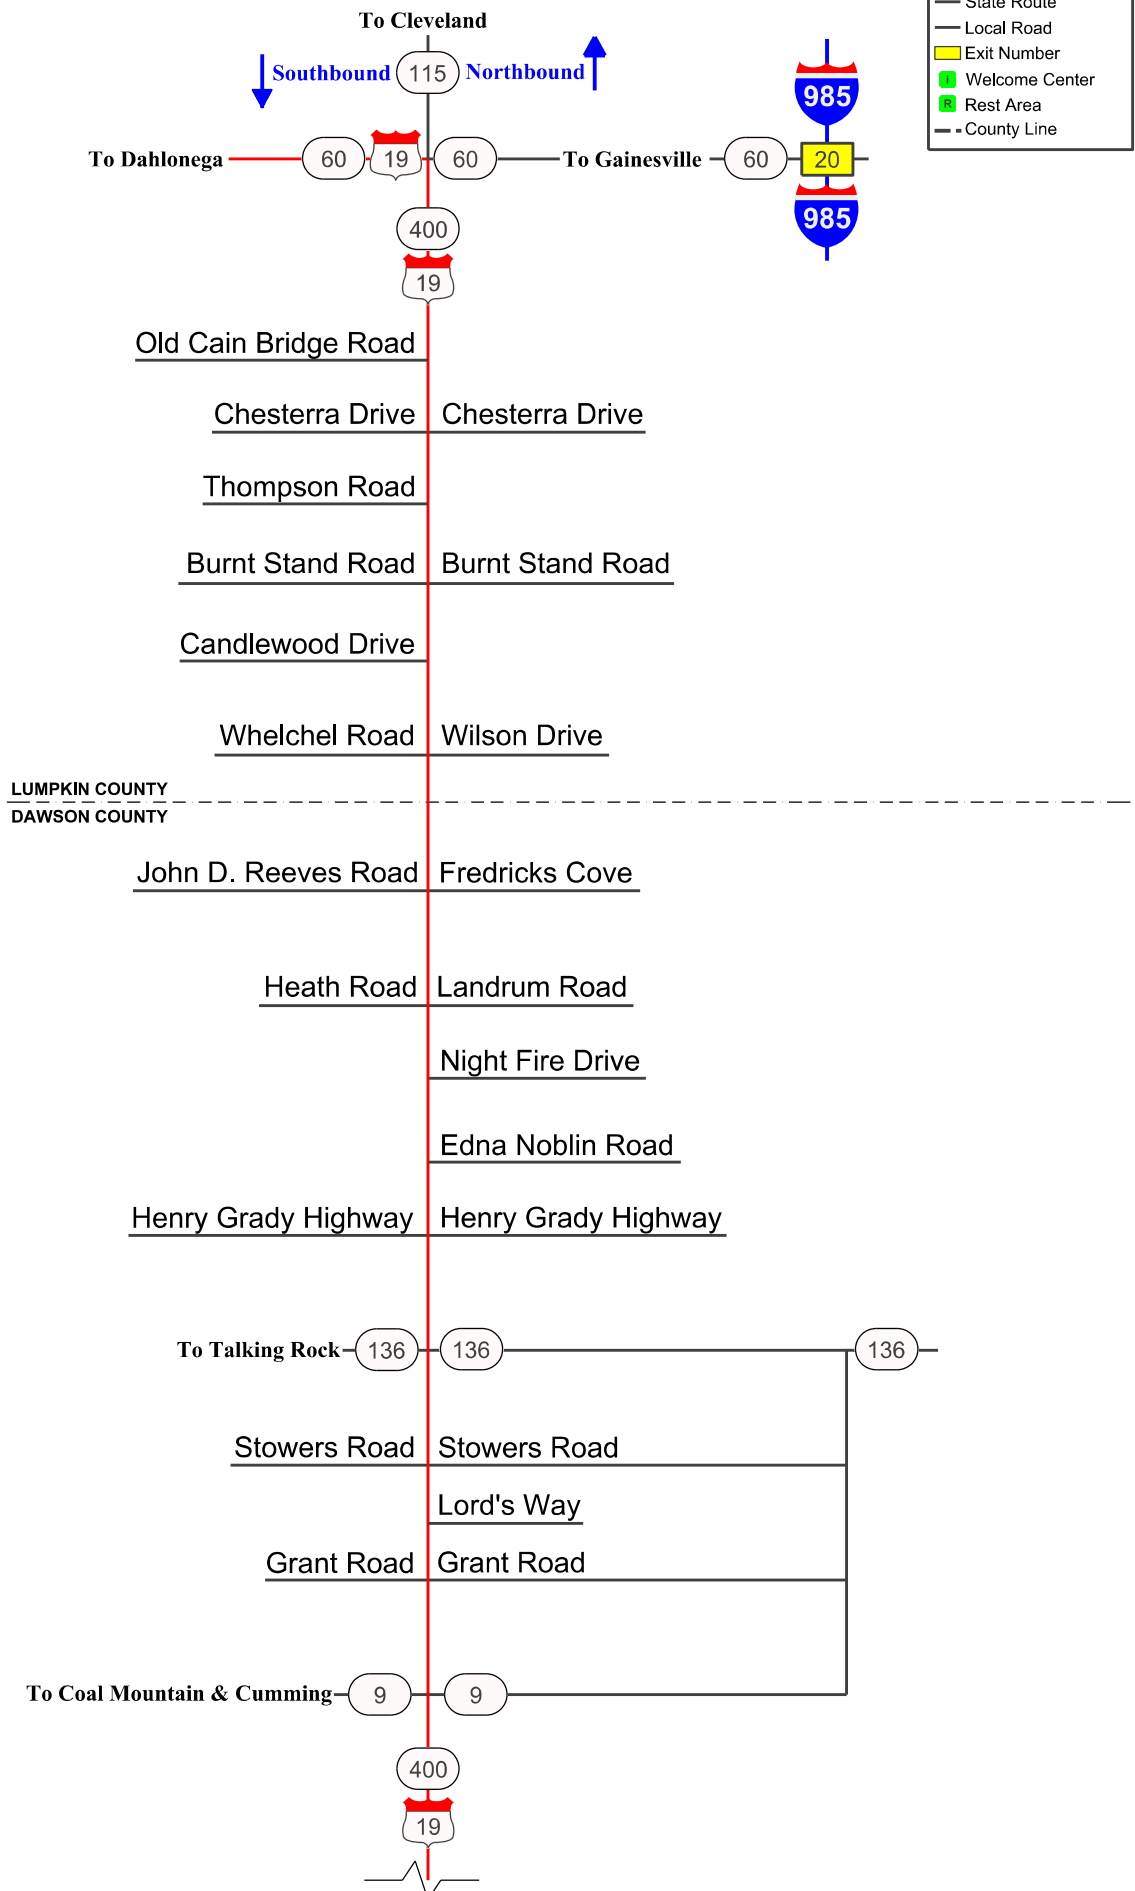

Georgia 400

Legend

- Interstate
- Freeway/Expressway
- US Highway
- State Route
- Local Road
- Exit Number
- Welcome Center
- Rest Area
- - - County Line

NOTE: This strip map is not drawn to scale or orientation.

Georgia 400

Legend	
	Interstate
	Freeway/Expressway
	US Highway
	State Route
	Local Road
	Exit Number
	Welcome Center
	Rest Area
	County Line

NOTE: This strip map is not drawn to scale or orientation.

Georgia 400

Legend	
	Interstate
	Freeway/Expressway
	US Highway
	State Route
	Local Road
	Exit Number
	Welcome Center
	Rest Area
	County Line

NOTE: This strip map is not drawn to scale or orientation.

Georgia 400

FULTON COUNTY

Legend	
	Interstate
	Freeway/Expressway
	US Highway
	State Route
	Local Road
	Exit Number
	Welcome Center
	Rest Area
	County Line
	Bridge

NOTE: This strip map is not drawn to scale or orientation.