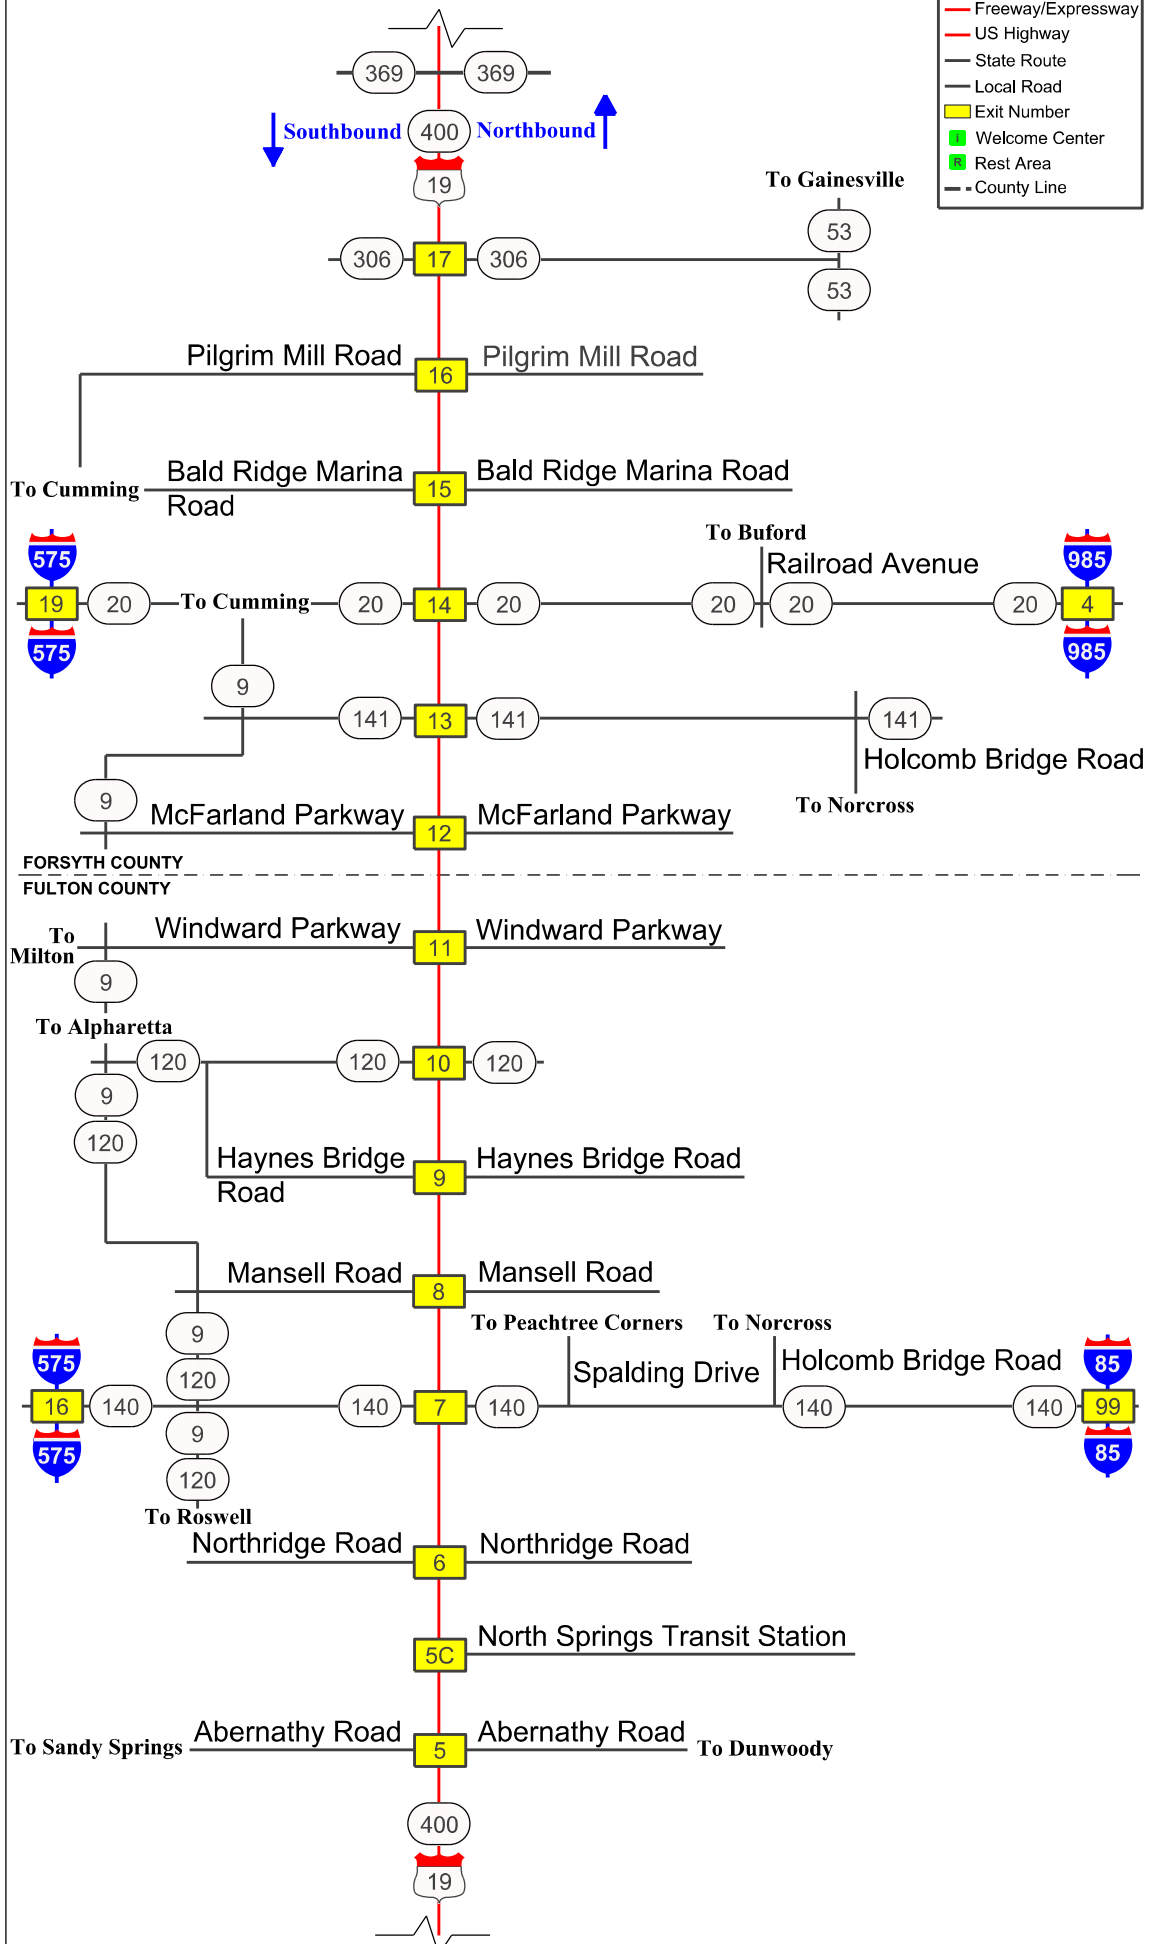

Georgia 400

Legend

- Interstate
- Freeway/Expressway
- US Highway
- State Route
- Local Road
- Exit Number
- Welcome Center
- Rest Area
- - - County Line

NOTE: This strip map is not drawn to scale or orientation.

Georgia 400

Legend	
	Interstate
	Freeway/Expressway
	US Highway
	State Route
	Local Road
	Exit Number
	Welcome Center
	Rest Area
	County Line

NOTE: This strip map is not drawn to scale or orientation.

Georgia 400

Legend	
	Interstate
	Freeway/Expressway
	US Highway
	State Route
	Local Road
	Exit Number
	Welcome Center
	Rest Area
	County Line

NOTE: This strip map is not drawn to scale or orientation.

Georgia 400

FULTON COUNTY

Legend	
	Interstate
	Freeway/Expressway
	US Highway
	State Route
	Local Road
	Exit Number
	Welcome Center
	Rest Area
	County Line
	Bridge

NOTE: This strip map is not drawn to scale or orientation.