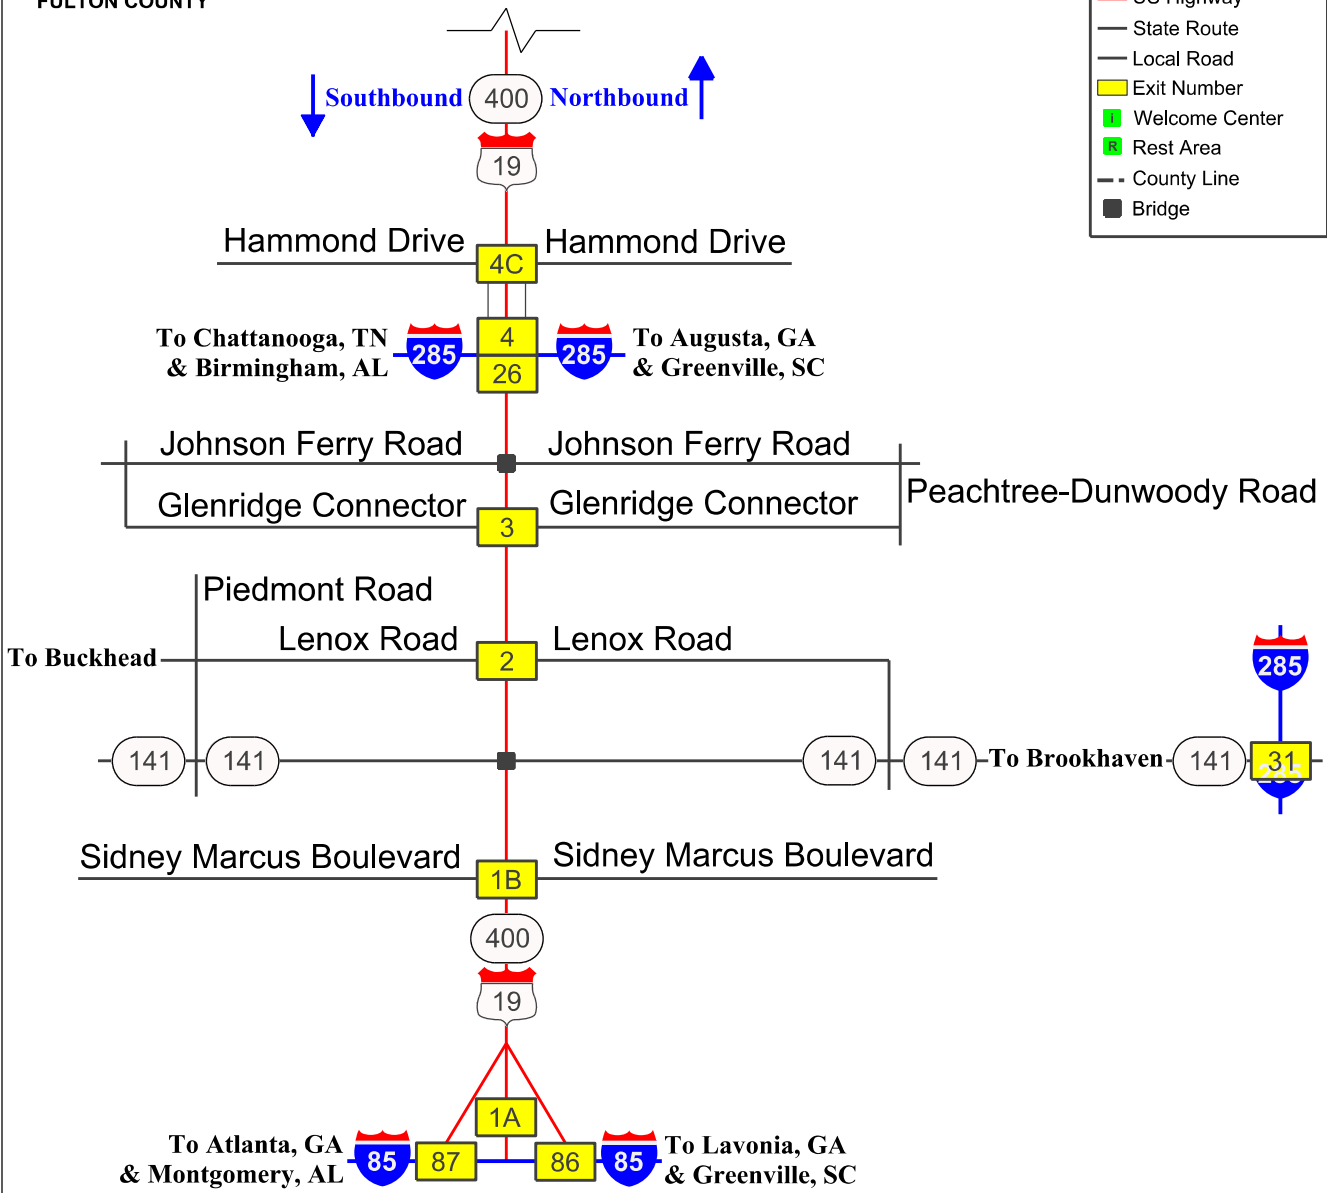

Georgia 400

Legend

- Interstate
- Freeway/Expressway
- US Highway
- State Route
- Local Road
- Exit Number
- Welcome Center
- Rest Area
- - - County Line

NOTE: This strip map is not drawn to scale or orientation.

Georgia 400

Legend	
	Interstate
	Freeway/Expressway
	US Highway
	State Route
	Local Road
	Exit Number
	Welcome Center
	Rest Area
	County Line

NOTE: This strip map is not drawn to scale or orientation.

Georgia 400

Legend	
	Interstate
	Freeway/Expressway
	US Highway
	State Route
	Local Road
	Exit Number
	Welcome Center
	Rest Area
	County Line

NOTE: This strip map is not drawn to scale or orientation.

Georgia 400

FULTON COUNTY

Legend	
	Interstate
	Freeway/Expressway
	US Highway
	State Route
	Local Road
	Exit Number
	Welcome Center
	Rest Area
	County Line
	Bridge

NOTE: This strip map is not drawn to scale or orientation.