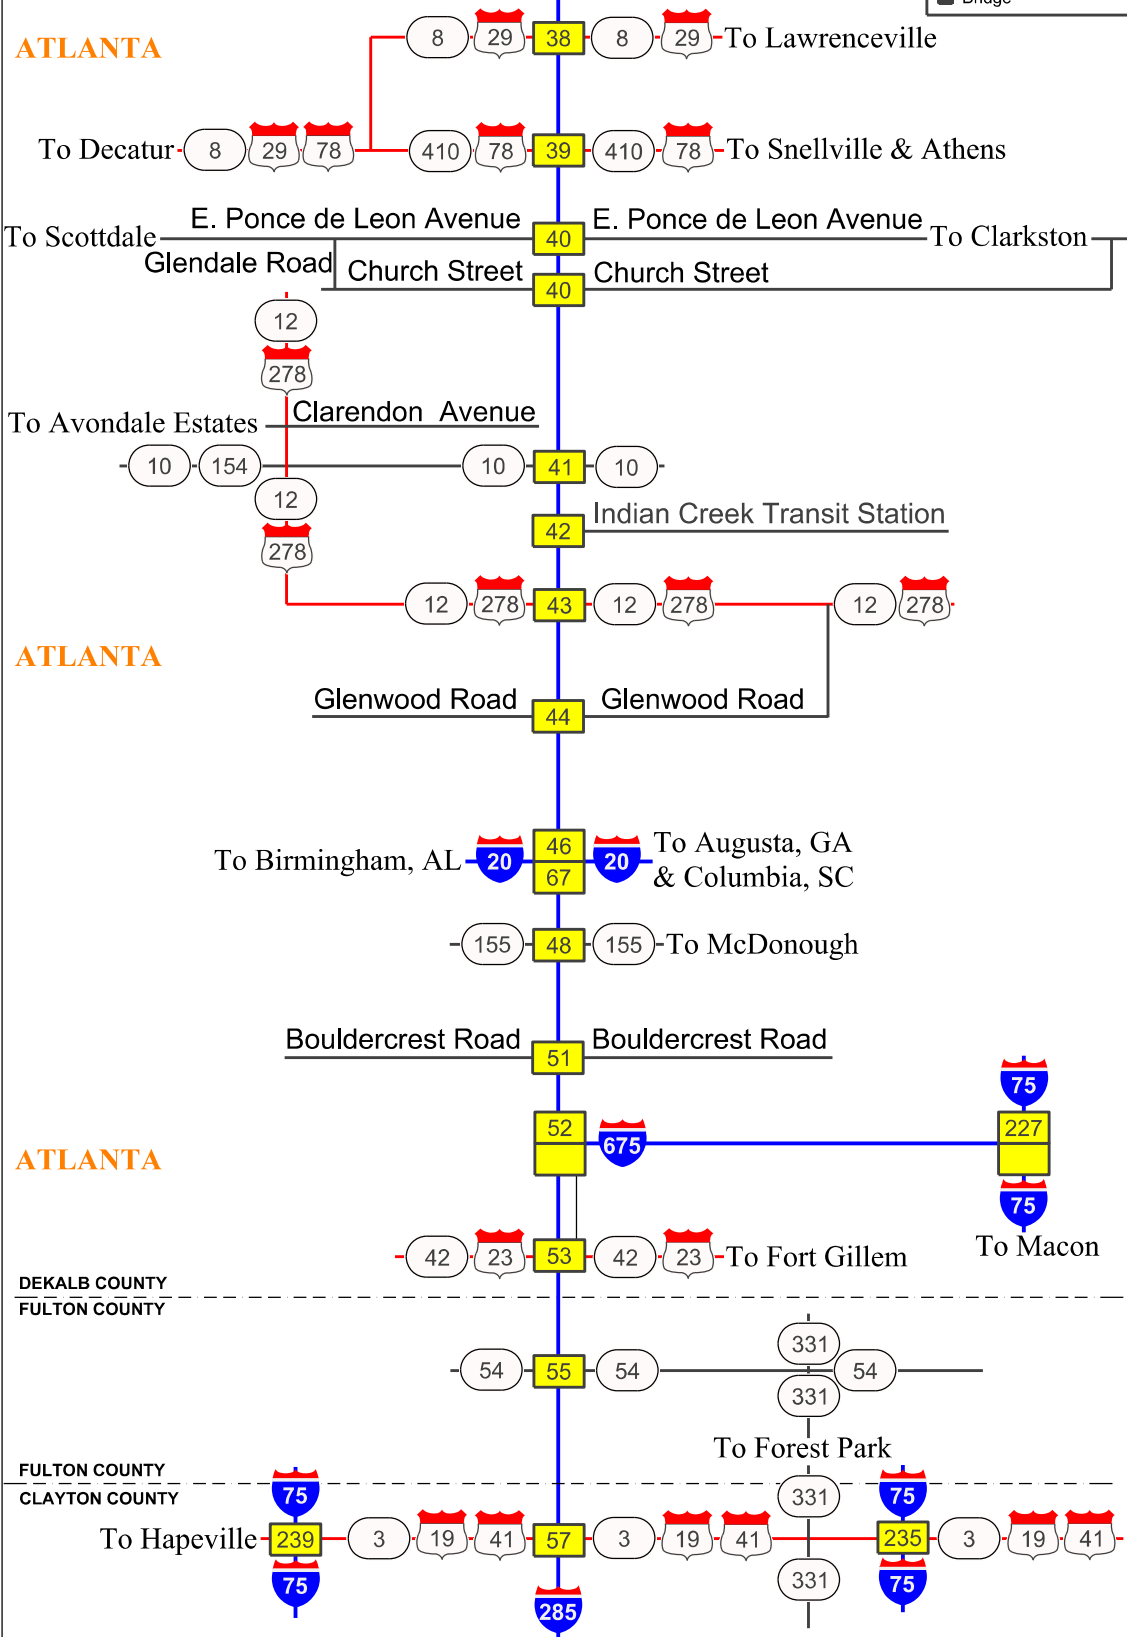

To Exit 24
Traveling clockwise around the city of Atlanta

NOTE: This strip map is not drawn to scale or orientation.

| Legend | |
|--------|--------------------|
| | Interstate |
| | Freeway/Expressway |
| | US Highway |
| | State Route |
| | Local Road |
| | Exit Number |
| | Welcome Center |
| | Rest Area |
| | County Line |
| | Bridge |

To Exit 22
Traveling counter-clockwise around the city of Atlanta

NOTE: This strip map is not drawn to scale or orientation.

To Exit 37
Traveling counter-clockwise around the city of Atlanta

| Legend | |
|--------|--------------------|
| | Interstate |
| | Freeway/Expressway |
| | US Highway |
| | State Route |
| | Local Road |
| | Exit Number |
| | Welcome Center |
| | Rest Area |
| | County Line |
| | Bridge |

ATLANTA

To Exit 58
Traveling clockwise around the city of Atlanta

NOTE: This strip map is not drawn to scale or orientation.

To Exit 57 Traveling counter-clockwise around the city of Atlanta

| Legend | |
|--------|--------------------|
| | Interstate |
| | Freeway/Expressway |
| | US Highway |
| | State Route |
| | Local Road |
| | Exit Number |
| | Welcome Center |
| | Rest Area |
| | County Line |
| | Bridge |

To Montgomery, AL

To Exit 1 Traveling clockwise around the city of Atlanta

NOTE: This strip map is not drawn to scale or orientation.