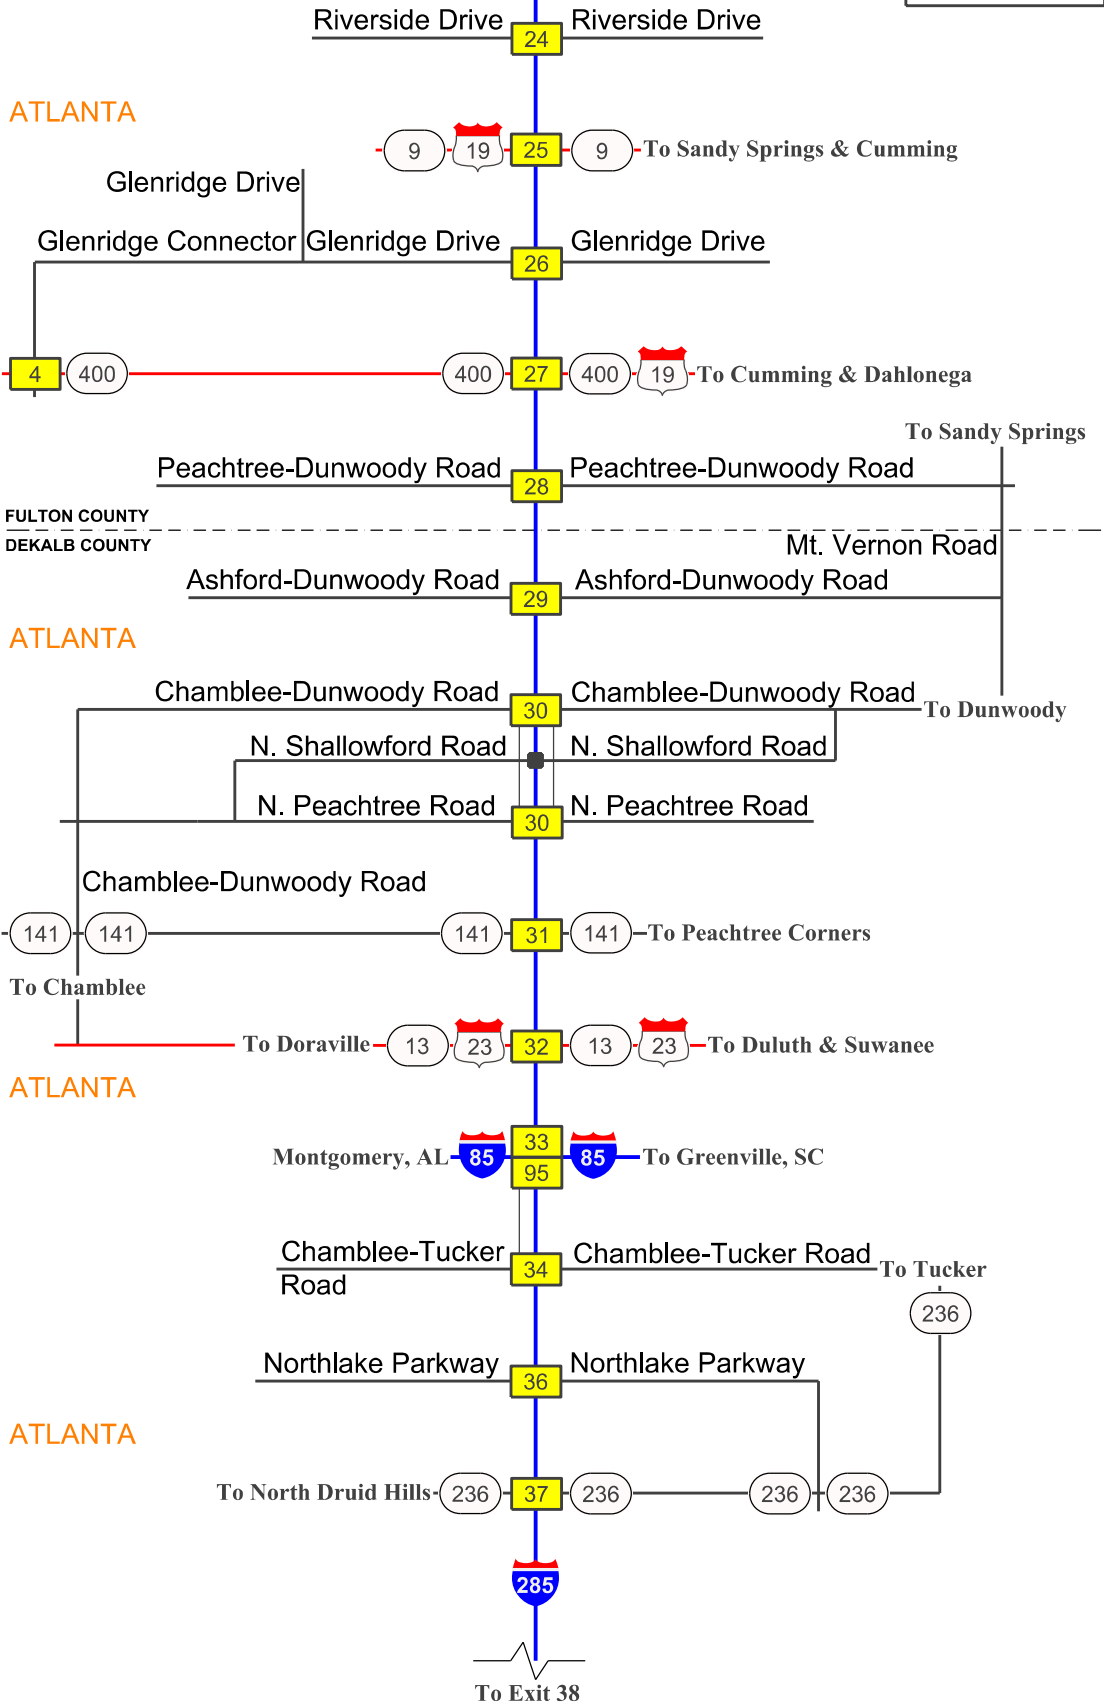

To Exit 24
Traveling clockwise around the city of Atlanta

NOTE: This strip map is not drawn to scale or orientation.

| Legend | |
|--------|--------------------|
| | Interstate |
| | Freeway/Expressway |
| | US Highway |
| | State Route |
| | Local Road |
| | Exit Number |
| | Welcome Center |
| | Rest Area |
| | County Line |
| | Bridge |

To Exit 22
Traveling counter-clockwise around the city of Atlanta

NOTE: This strip map is not drawn to scale or orientation.

To Exit 37
Traveling counter-clockwise around the city of Atlanta

| Legend | |
|--------|--------------------|
| | Interstate |
| | Freeway/Expressway |
| | US Highway |
| | State Route |
| | Local Road |
| | Exit Number |
| | Welcome Center |
| | Rest Area |
| | County Line |
| | Bridge |

ATLANTA

To Exit 58
Traveling clockwise around the city of Atlanta

NOTE: This strip map is not drawn to scale or orientation.

To Exit 57 Traveling counter-clockwise around the city of Atlanta

| Legend | |
|--------|--------------------|
| | Interstate |
| | Freeway/Expressway |
| | US Highway |
| | State Route |
| | Local Road |
| | Exit Number |
| | Welcome Center |
| | Rest Area |
| | County Line |
| | Bridge |

To Montgomery, AL

To Exit 1 Traveling clockwise around the city of Atlanta

NOTE: This strip map is not drawn to scale or orientation.