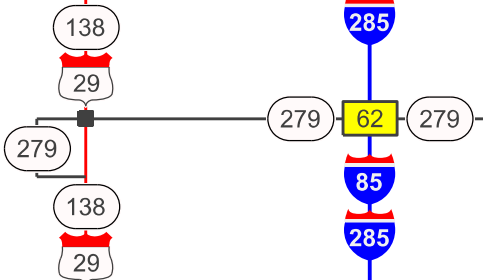

To Exit 22
Traveling counter-clockwise around the city of Atlanta

NOTE: This strip map is not drawn to scale or orientation.

To Exit 37
Traveling counter-clockwise around the city of Atlanta

| Legend | |
|--------|--------------------|
| | Interstate |
| | Freeway/Expressway |
| | US Highway |
| | State Route |
| | Local Road |
| | Exit Number |
| | Welcome Center |
| | Rest Area |
| | County Line |
| | Bridge |

ATLANTA

To Exit 58
Traveling clockwise around the city of Atlanta

NOTE: This strip map is not drawn to scale or orientation.

To Exit 57 Traveling counter-clockwise around the city of Atlanta

| Legend | |
|--------|--------------------|
| | Interstate |
| | Freeway/Expressway |
| | US Highway |
| | State Route |
| | Local Road |
| | Exit Number |
| | Welcome Center |
| | Rest Area |
| | County Line |
| | Bridge |

To Atlanta, GA & Chattanooga, TN To Macon, GA & Lake City, FL

Airport Loop Road Airport Loop Road

ATLANTA

CLAYTON COUNTY
FULTON COUNTY

To Atlanta, GA & Chattanooga, TN

ATLANTA

To College Park

To Palmetto S. Fulton Parkway

To Montgomery, AL

To Exit 1 Traveling clockwise around the city of Atlanta

NOTE: This strip map is not drawn to scale or orientation.