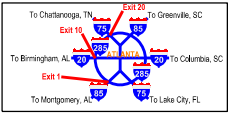

To Exit 62
Traveling counter-clockwise around the city of Atlanta