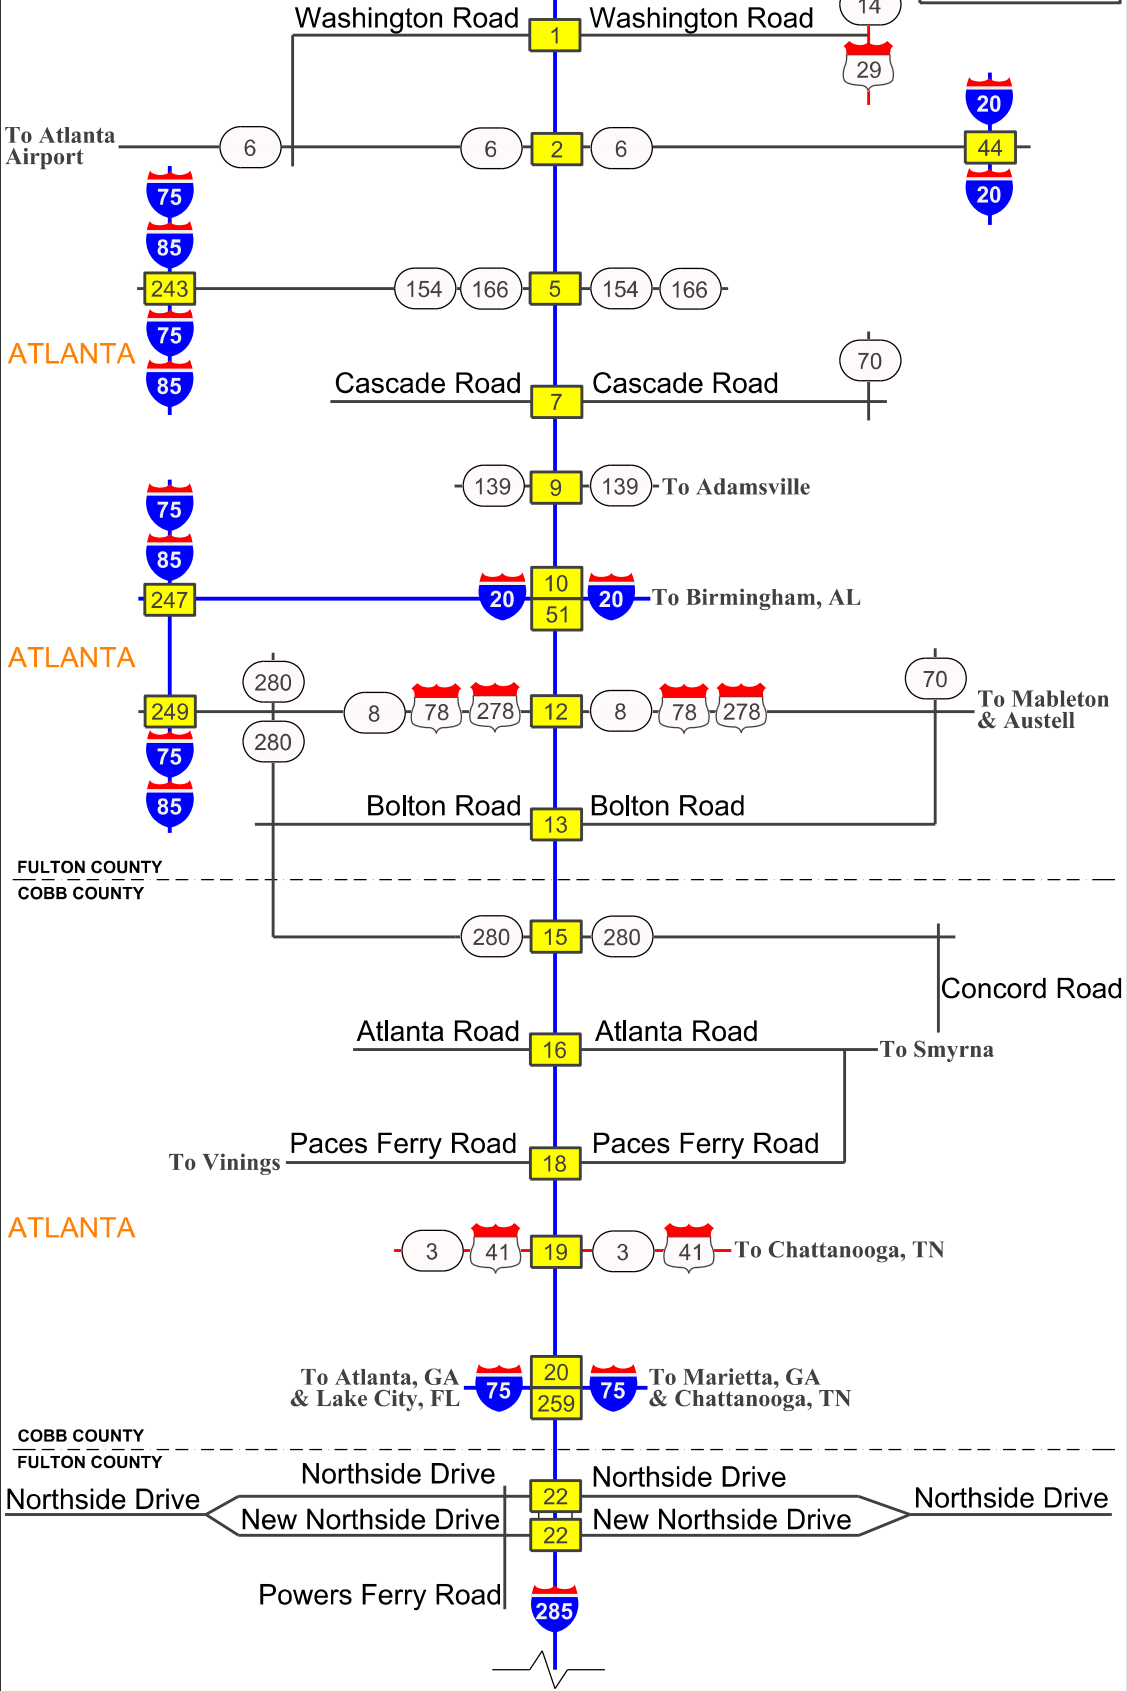

To Exit 24
Traveling clockwise around the city of Atlanta

NOTE: This strip map is not drawn to scale or orientation.

| Legend | |
|--------|--------------------|
| | Interstate |
| | Freeway/Expressway |
| | US Highway |
| | State Route |
| | Local Road |
| | Exit Number |
| | Welcome Center |
| | Rest Area |
| | County Line |
| | Bridge |

To Exit 22
Traveling counter-clockwise around the city of Atlanta

NOTE: This strip map is not drawn to scale or orientation.

To Exit 37
Traveling counter-clockwise around the city of Atlanta

| Legend | |
|--------|--------------------|
| | Interstate |
| | Freeway/Expressway |
| | US Highway |
| | State Route |
| | Local Road |
| | Exit Number |
| | Welcome Center |
| | Rest Area |
| | County Line |
| | Bridge |

ATLANTA

To Exit 58
Traveling clockwise around the city of Atlanta

NOTE: This strip map is not drawn to scale or orientation.

To Exit 57 Traveling counter-clockwise around the city of Atlanta

| Legend | |
|--------|--------------------|
| | Interstate |
| | Freeway/Expressway |
| | US Highway |
| | State Route |
| | Local Road |
| | Exit Number |
| | Welcome Center |
| | Rest Area |
| | County Line |
| | Bridge |

To Montgomery, AL

To Exit 1 Traveling clockwise around the city of Atlanta

NOTE: This strip map is not drawn to scale or orientation.