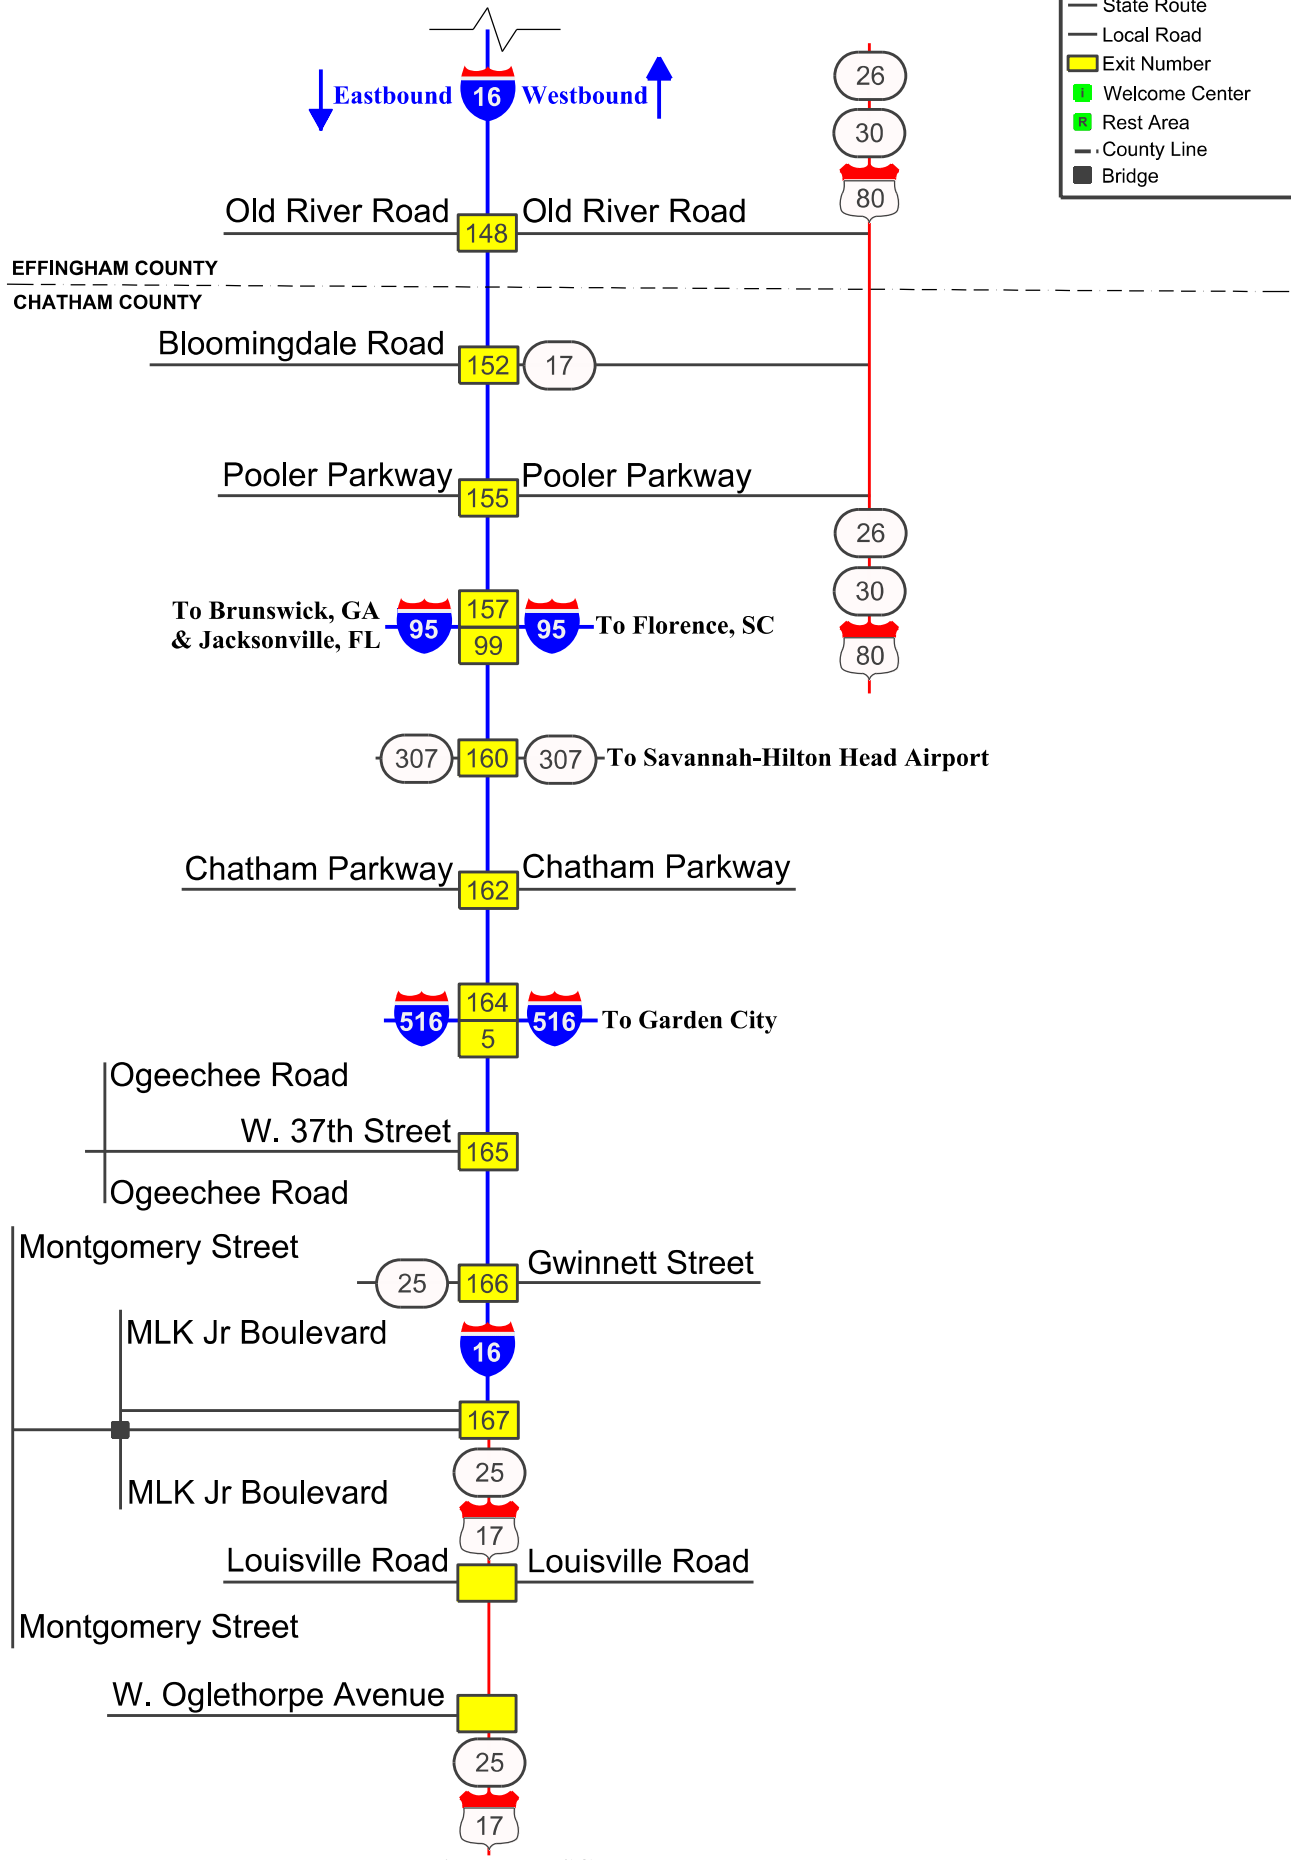

Legend	
	Interstate
	Freeway/Expressway
	US Highway
	State Route
	Local Road
	Exit Number
	Welcome Center
	Rest Area
	County Line
	Bridge

NOTE: This strip map is not drawn to scale or orientation.

Legend	
	Interstate
	Freeway/Expressway
	US Highway
	State Route
	Local Road
	Exit Number
	Welcome Center
	Rest Area
	County Line
	Bridge

NOTE: This strip map is not drawn to scale or orientation.

Legend	
	Interstate
	Freeway/Expressway
	US Highway
	State Route
	Local Road
	Exit Number
	Welcome Center
	Rest Area
	County Line
	Bridge

NOTE: This strip map is not drawn to scale or orientation.