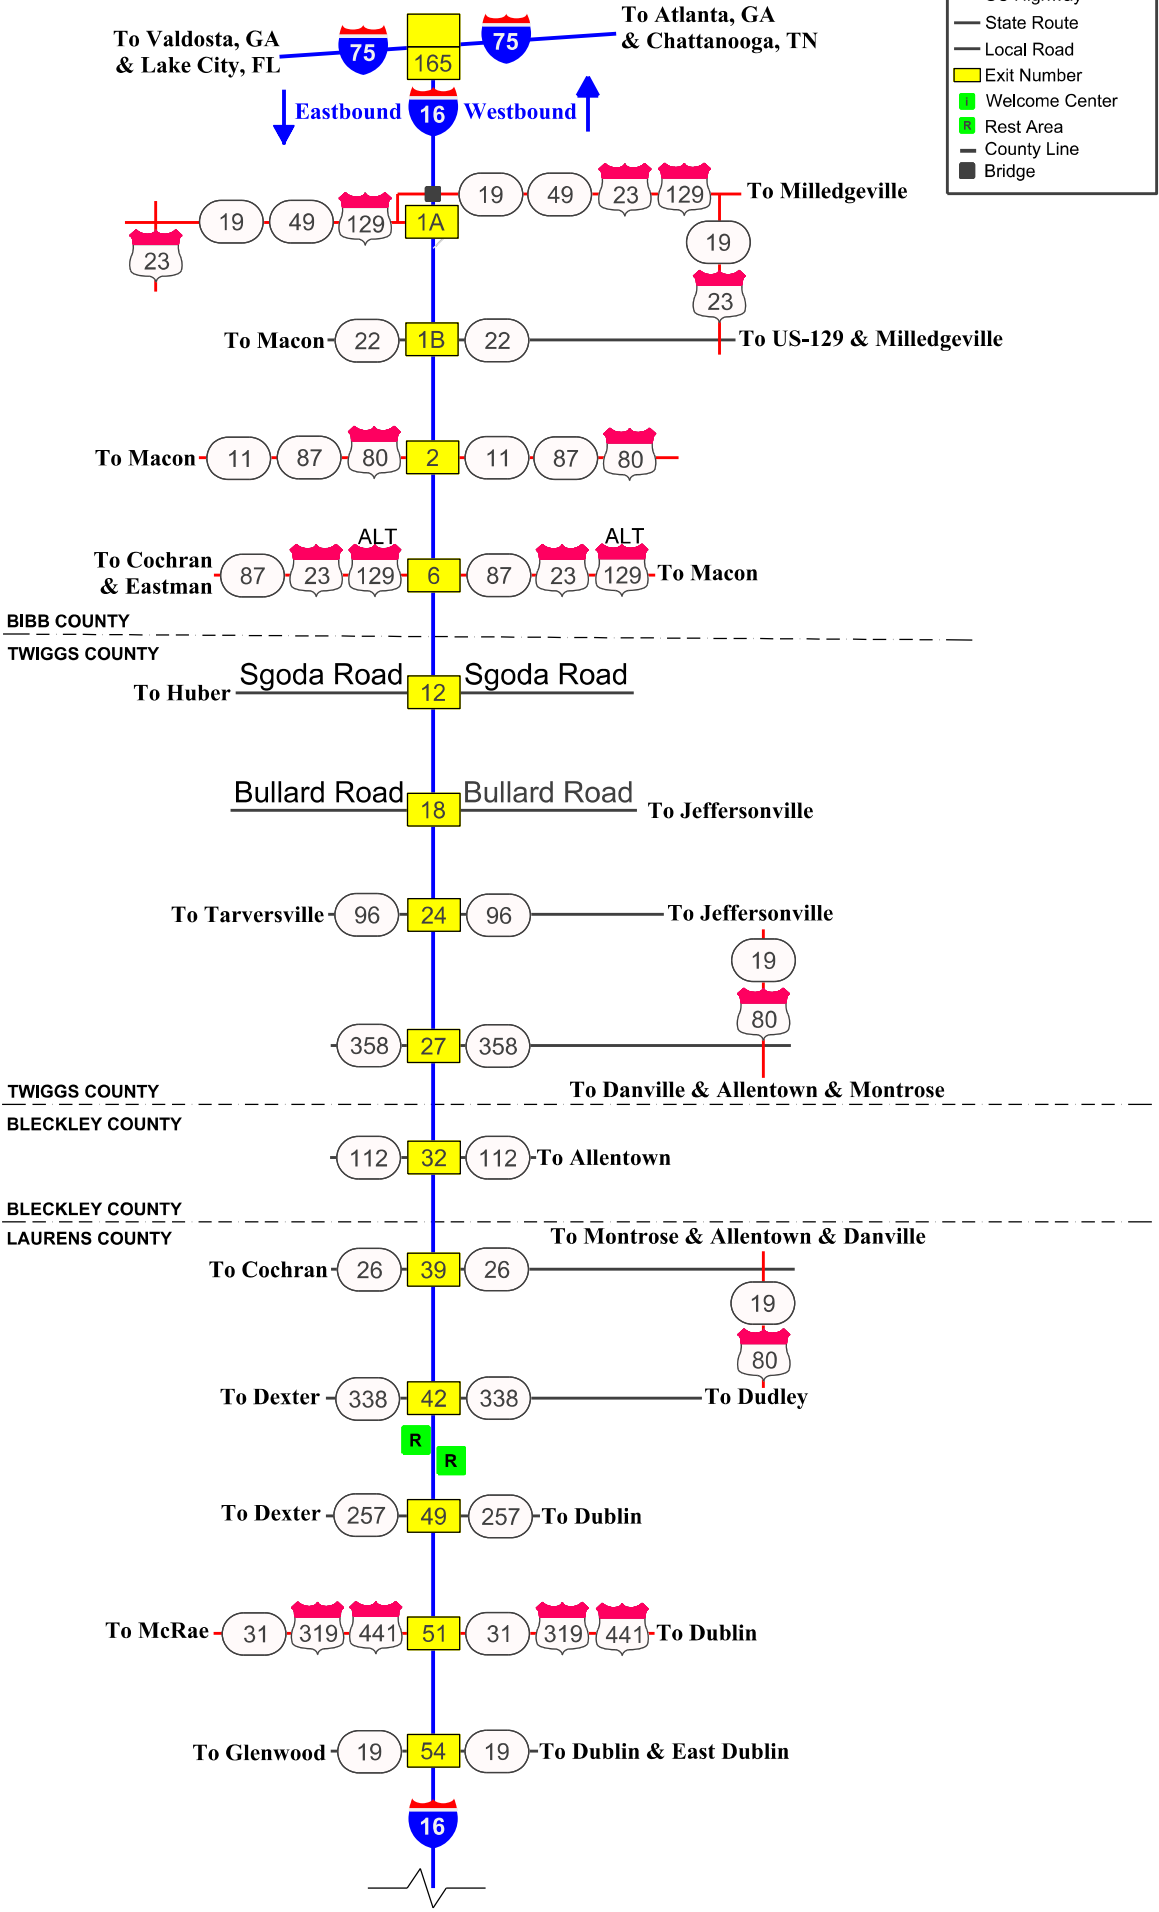

Legend	
	Interstate
	Freeway/Expressway
	US Highway
	State Route
	Local Road
	Exit Number
	Welcome Center
	Rest Area
	County Line
	Bridge

NOTE: This strip map is not drawn to scale or orientation.

Legend	
	Interstate
	Freeway/Expressway
	US Highway
	State Route
	Local Road
	Exit Number
	Welcome Center
	Rest Area
	County Line
	Bridge

NOTE: This strip map is not drawn to scale or orientation.

Legend	
	Interstate
	Freeway/Expressway
	US Highway
	State Route
	Local Road
	Exit Number
	Welcome Center
	Rest Area
	County Line
	Bridge

NOTE: This strip map is not drawn to scale or orientation.