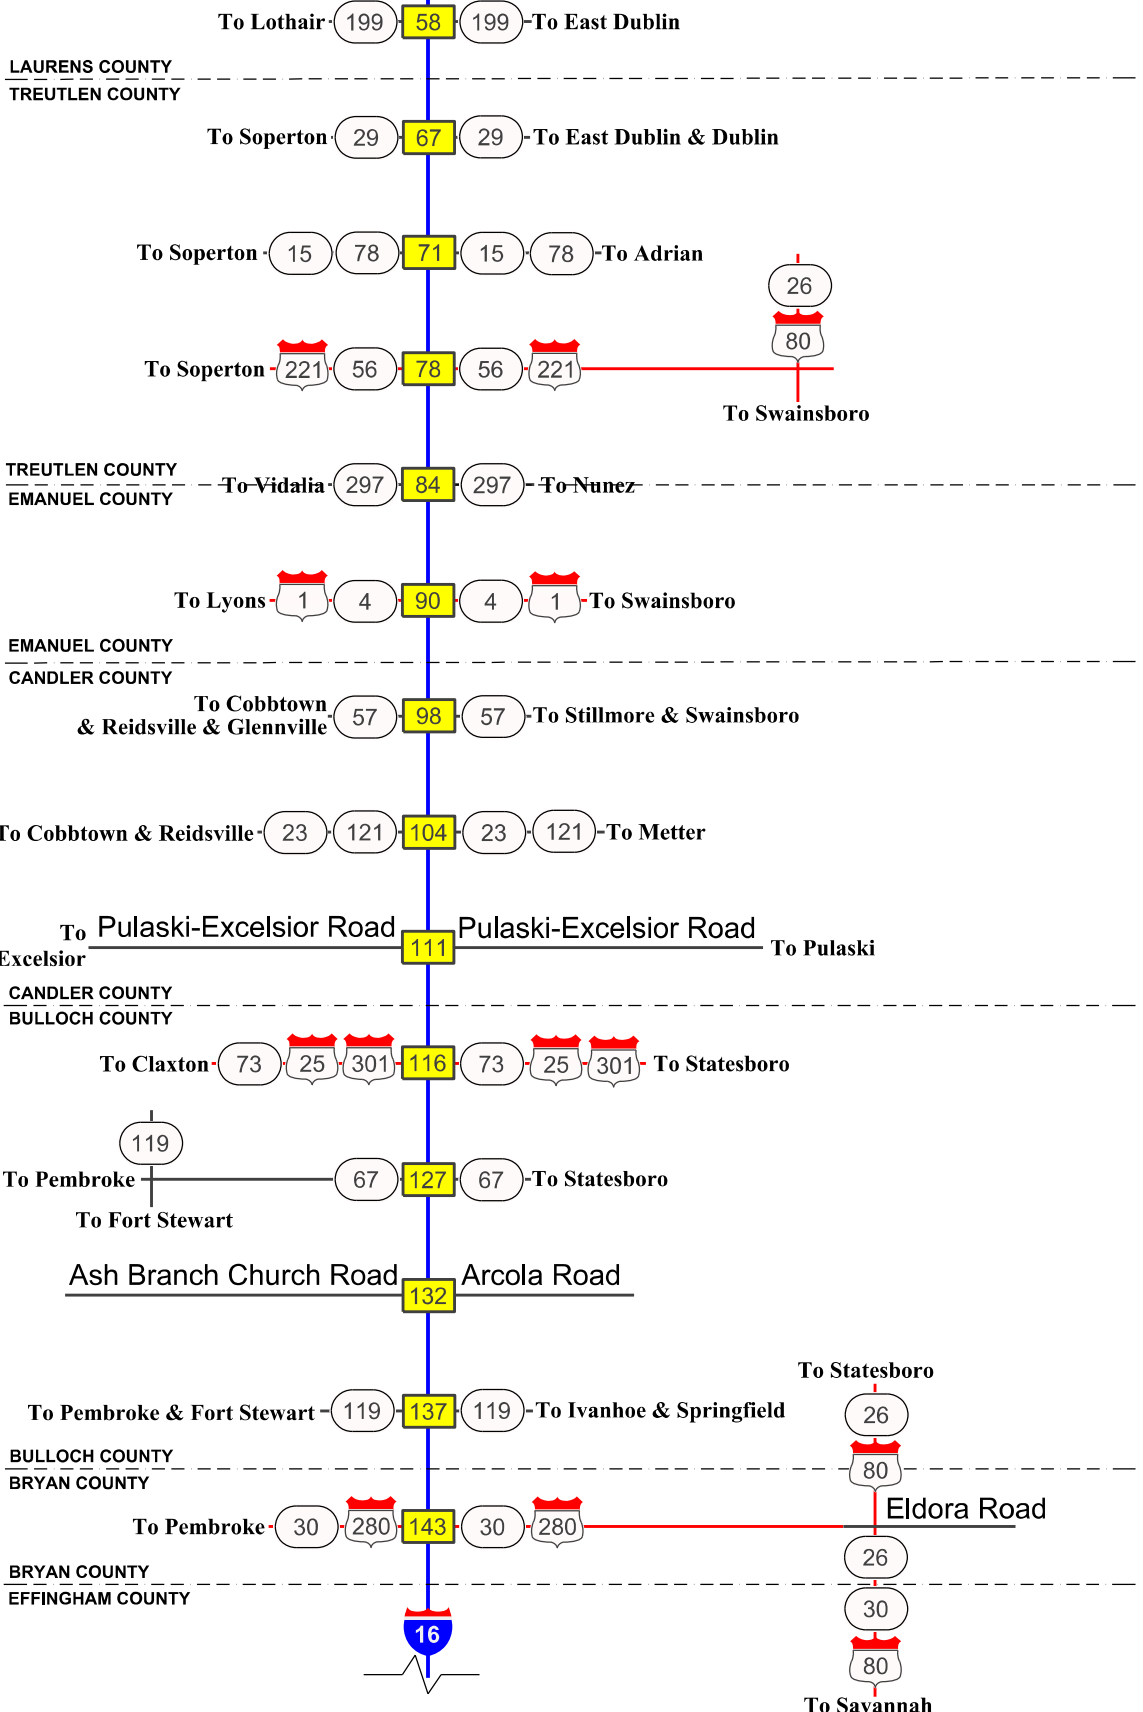

Legend	
	Interstate
	Freeway/Expressway
	US Highway
	State Route
	Local Road
	Exit Number
	Welcome Center
	Rest Area
	County Line
	Bridge

NOTE: This strip map is not drawn to scale or orientation.

Legend	
	Interstate
	Freeway/Expressway
	US Highway
	State Route
	Local Road
	Exit Number
	Welcome Center
	Rest Area
	County Line
	Bridge

NOTE: This strip map is not drawn to scale or orientation.

Legend	
	Interstate
	Freeway/Expressway
	US Highway
	State Route
	Local Road
	Exit Number
	Welcome Center
	Rest Area
	County Line
	Bridge

NOTE: This strip map is not drawn to scale or orientation.