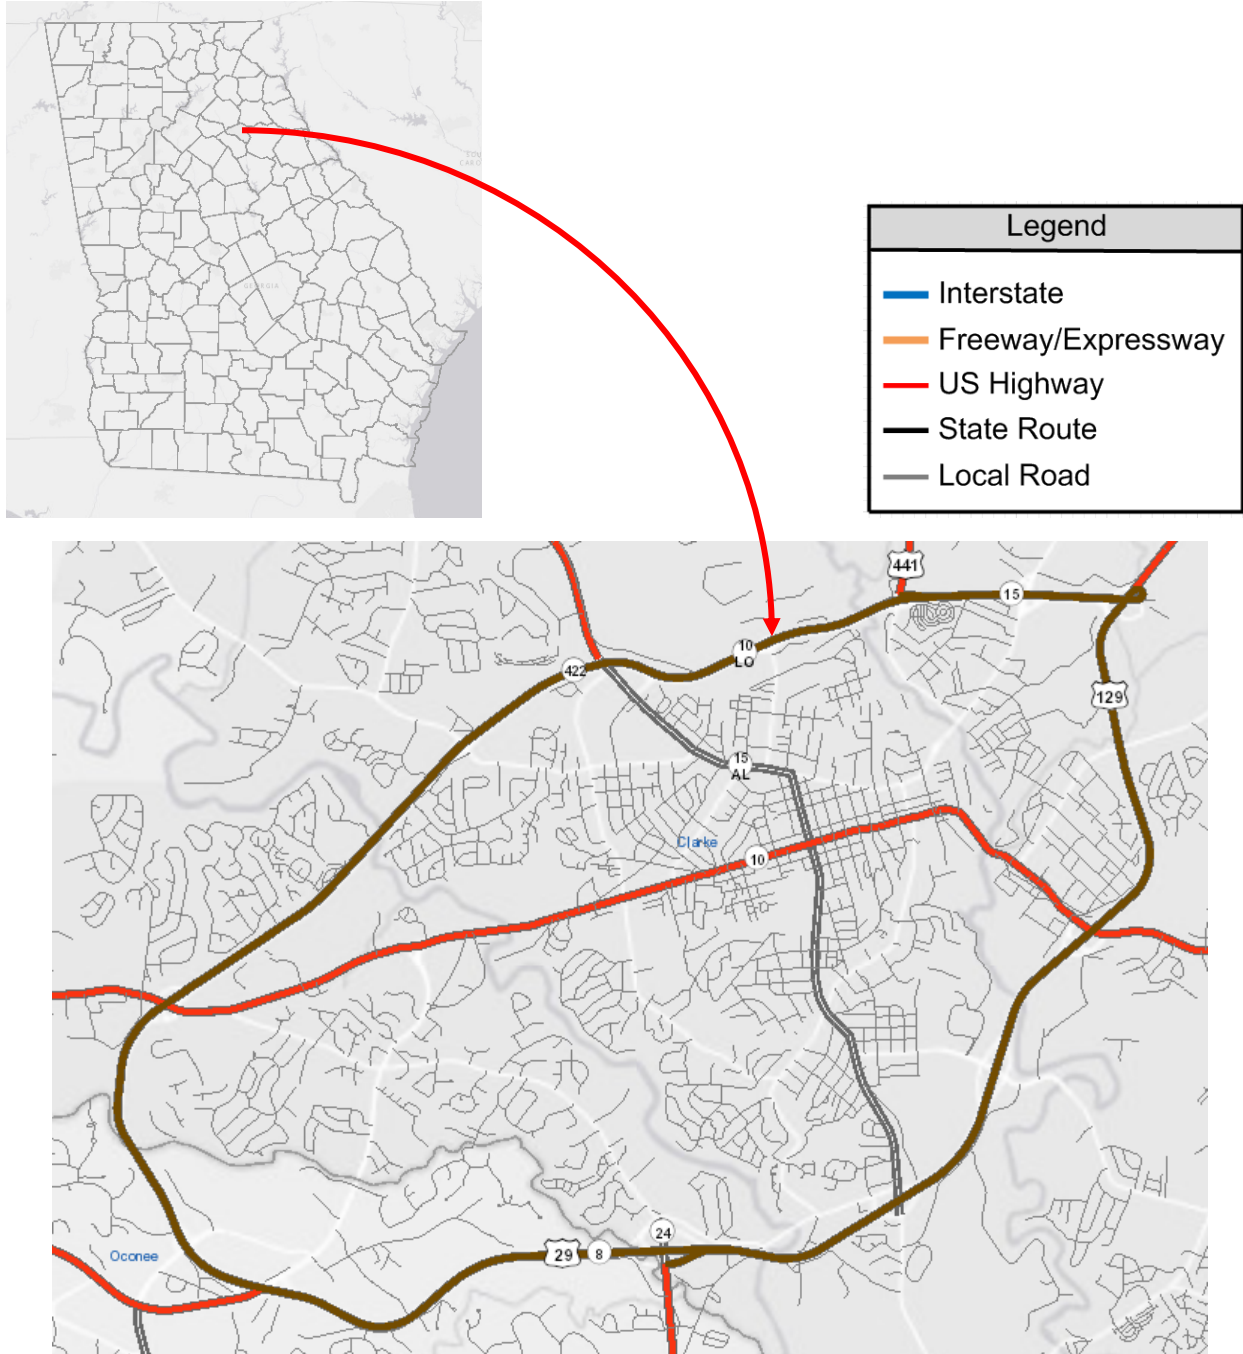

1. Strip Maps - Interstates

1.1 Interstate 16

I-16 (SR-404) runs from Macon to Savannah.

Legend	
	Interstate
	Freeway/Expressway
	US Highway
	State Route
	Local Road

Click the below hyperlink to view a strip map that provides the road names and route numbers at the exits on Interstate 16.

- [Strip map for Interstate 16](#)

1.2 Interstate 20

I-20 (SR-402) runs from the Georgia – Alabama state line, through Atlanta, to the Georgia – South Carolina state line.

Click the below hyperlink to view a strip map that provides the road names and route numbers at the exits on Interstate 20.

- [Strip Map for Interstate 675](#)

1.16 Interstate 985

I-985 (SR-419) runs from SR-369/US-129 (Jesse Jewel Parkway) to I-85.

Click the below hyperlink to view a strip map that provides the road names and route numbers at the exits on Interstate 985.

- [Strip Map for Interstate 985](#)

2. Strip Maps – Freeways & Expressways

2.1 State Route 10 Loop – Athens Loop

SR-10LO is the bypass around Athens.

Click the below hyperlink to view a strip map that provides the road names and route numbers at the exits on the Athens Loop (State Route 10 Loop).