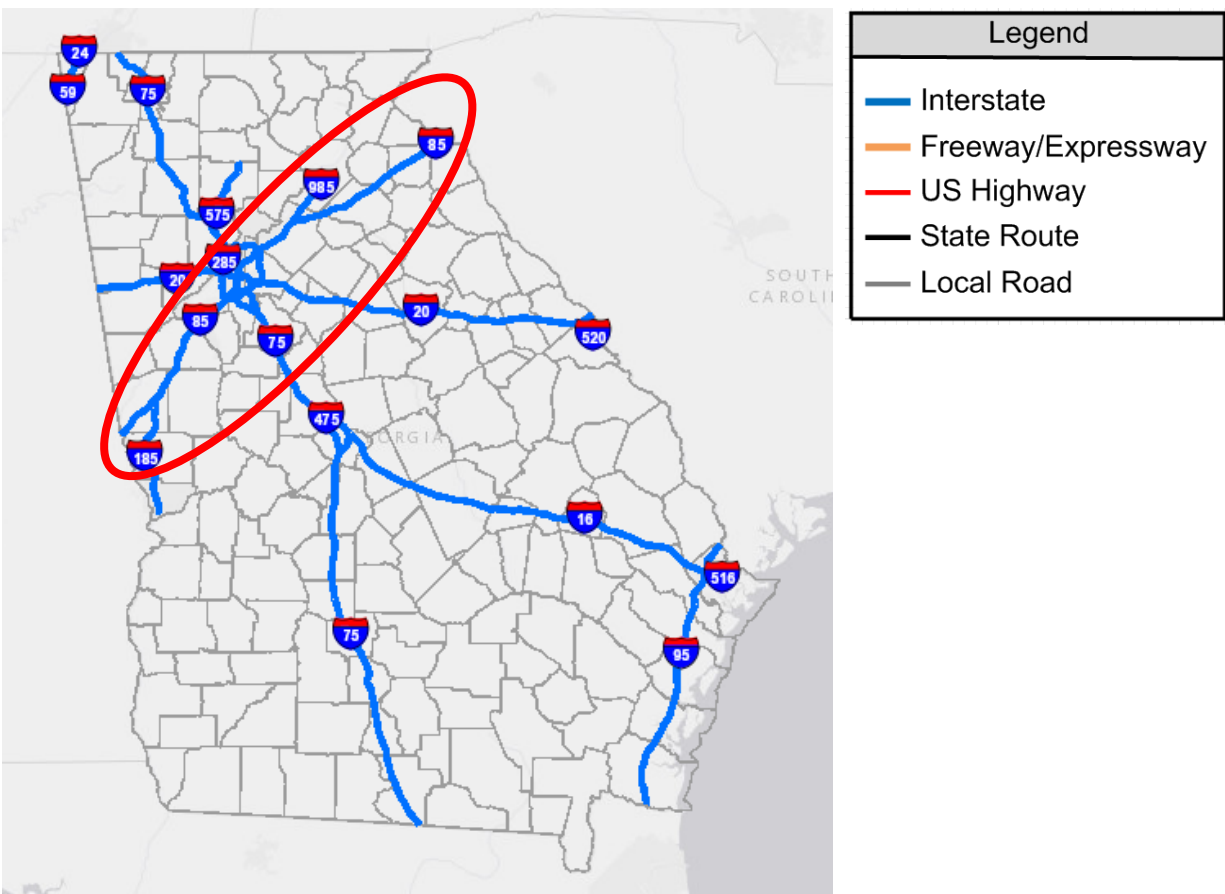

- [Strip map for Interstate 16](#)

1.2 Interstate 20

I-20 (SR-402) runs from the Georgia – Alabama state line, through Atlanta, to the Georgia – South Carolina state line.

Click the below hyperlink to view a strip map that provides the road names and route numbers at the exits on Interstate 20.

- [Strip Map for Interstate 24](#)

1.4 Interstate 59

I-59 (SR-406) runs from I-24 to the Georgia – Alabama state line.

Click the below hyperlink to view a strip map that provides the road names and route numbers at the exits on Interstate 59.

- [Strip Map for Interstate 59](#)

1.5 Interstate 75

I-75 (SR-401) runs from the Georgia – Tennessee state line, through Atlanta, to the Georgia – Florida state line.

Click the below hyperlink to view a strip map that provides the road names and route numbers at the exits on Interstate 75.

- [Strip Map for Interstate 75](#)

1.6 Interstate 85

I-85 (SR-403) runs from the Georgia – South Carolina state line, through Atlanta, to the Georgia – Alabama state line.

Click the below hyperlink to view a strip map that provides the road names and route numbers at the exits on Interstate 85.