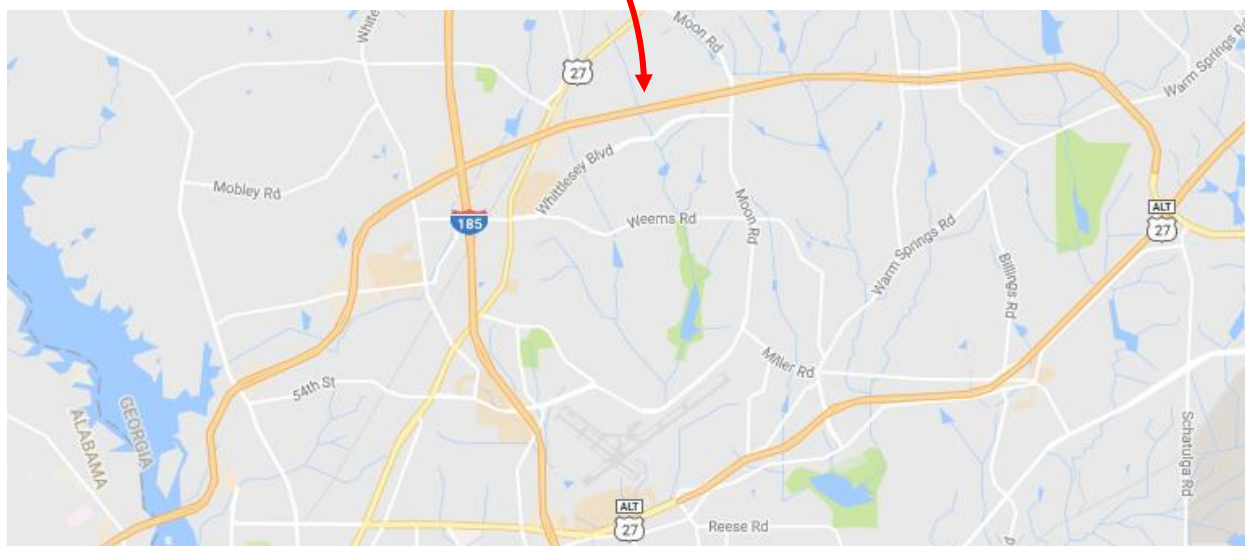

1. Strip Maps - Interstates

1.1 Interstate 16

I-16 (SR-404) runs from Macon to Savannah.

Legend	
	Interstate
	Freeway/Expressway
	US Highway
	State Route
	Local Road

Click the below hyperlink to view a strip map that provides the road names and route numbers at the exits on Interstate 16.

- [Strip Map for the Atlanta Connector \(Interstate 75/Interstate 85\)](#)

1.8 Interstate 95

I-95 (SR-405) runs from the Georgia – South Carolina state line, through Savannah, to the Georgia – Florida state line.

- [Strip Map for Interstate 985](#)

2. Strip Maps – Freeways & Expressways

2.1 State Route 10 Loop – Athens Loop

SR-10LO is the bypass around Athens.

Click the below hyperlink to view a strip map that provides the road names and route numbers at the exits on the Athens Loop (State Route 10 Loop).

- [State Route 10 Loop – Athens Loop](#)

2.2 State Route 22 – J. R. Allen Parkway

SR-22 is the bypass around Columbus.

Legend	
	Interstate
	Freeway/Expressway
	US Highway
	State Route
	Local Road

Click the below hyperlink to view a strip map that provides the road names and route numbers at the exits on the J. R. Allen Parkway (State Route 22).