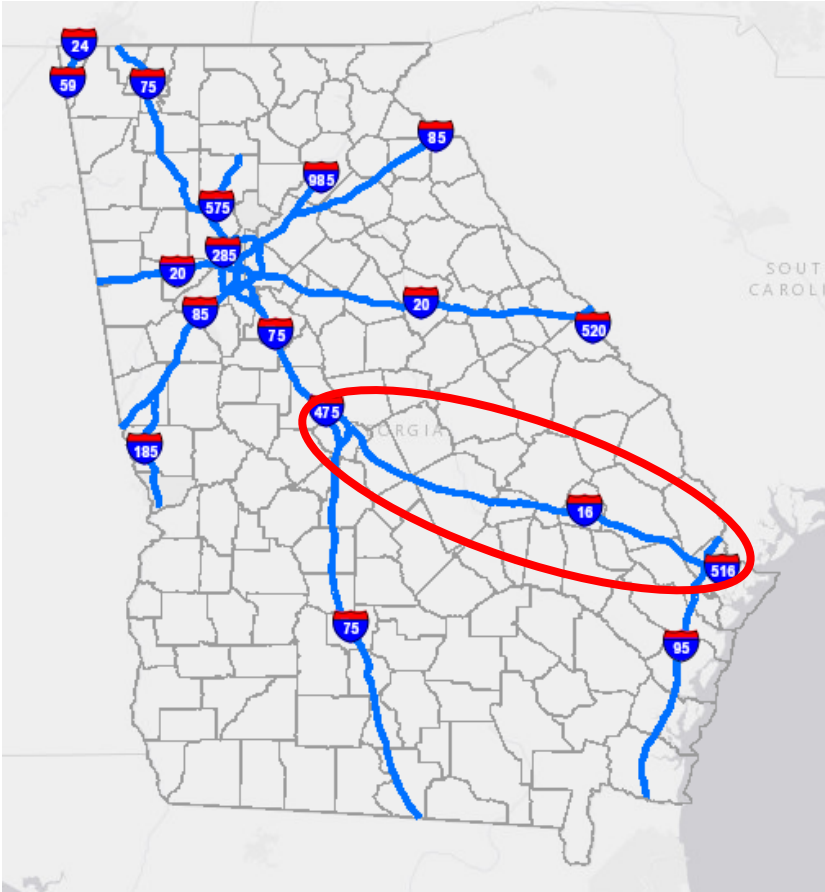

APRIL 2017

- 1. STRIP MAPS - INTERSTATES 3**
 - 1.1 INTERSTATE 16..... 3
 - 1.2 INTERSTATE 20..... 4
 - 1.3 INTERSTATE 24..... 5
 - 1.4 INTERSTATE 59..... 6
 - 1.5 INTERSTATE 75..... 7
 - 1.6 INTERSTATE 85..... 8
 - 1.7 INTERSTATE 75/INTERSTATE 85 – ATLANTA CONNECTOR..... 9
 - 1.8 INTERSTATE 95..... 10
 - 1.9 INTERSTATE 185..... 11
 - 1.10 INTERSTATE 285 – ATLANTA BYPASS 12
 - 1.11 INTERSTATE 475 – MACON BYPASS..... 13
 - 1.12 INTERSTATE 516 – SAVANNAH BYPASS..... 14
 - 1.13 INTERSTATE 520 – AUGUSTA BYPASS 15
 - 1.14 INTERSTATE 575..... 16
 - 1.15 INTERSTATE 675..... 17
 - 1.16 INTERSTATE 985..... 18

1. Strip Maps - Interstates

1.1 Interstate 16

I-16 (SR-404) runs from Macon to Savannah.

Legend	
	Interstate
	Freeway/Expressway
	US Highway
	State Route
	Local Road

Click the below hyperlink to view a strip map that provides the road names and route numbers at the exits on Interstate 16.

- [Strip map for Interstate 16](#)

1.2 Interstate 20

I-20 (SR-402) runs from the Georgia – Alabama state line, through Atlanta, to the Georgia – South Carolina state line.

Click the below hyperlink to view a strip map that provides the road names and route numbers at the exits on Interstate 20.

- [Strip Map for Interstate 20](#)

1.3 Interstate 24

I-24 (SR-409) runs from the Georgia – Tennessee state line, to I-59, to the Georgia – Tennessee state line.

Click the below hyperlink to view a strip map that provides the road names and route numbers at the exits on Interstate 24.