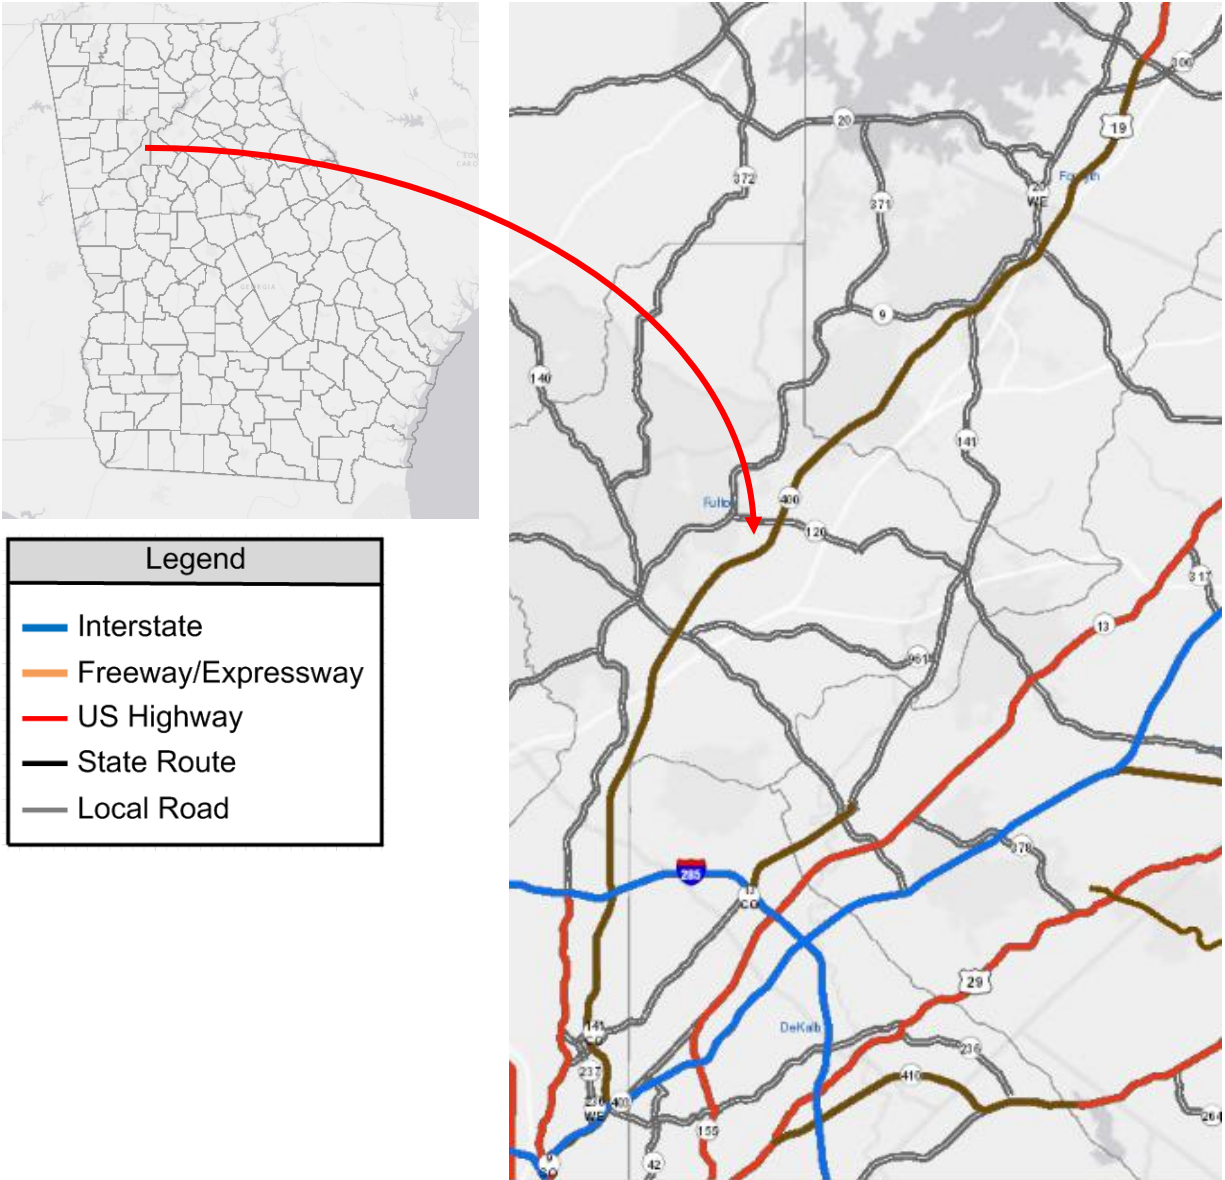

2.5 State Route 400 – Georgia 400

SR-400/US-19 runs from SR-369 to I-85.

Click the below hyperlink to view a strip map that provides the road names and route numbers at the exits on Georgia 400 (State Route 400).

- [Strip Map for State Route 400 – Georgia 400](#)