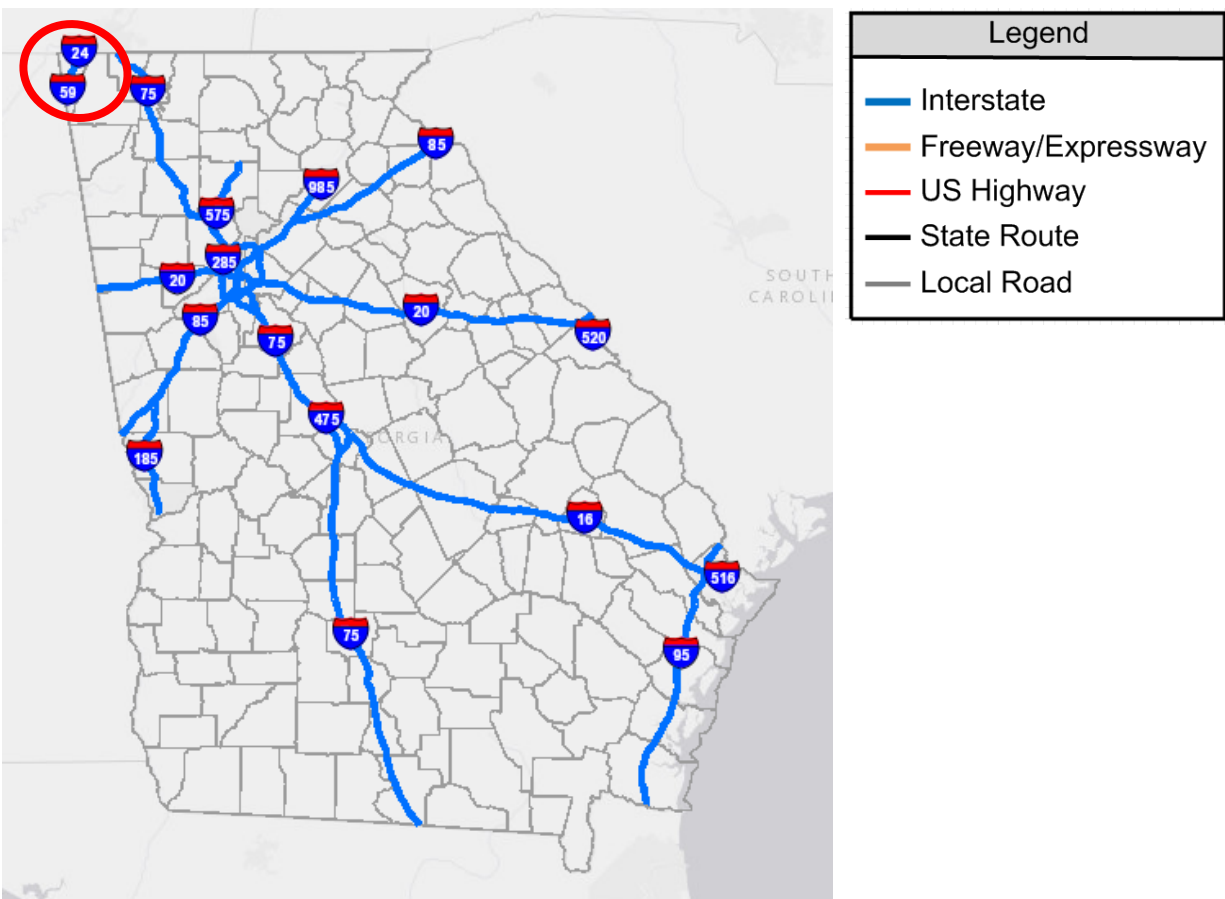

1. Strip Maps - Interstates

1.1 Interstate 16

I-16 (SR-404) runs from Macon to Savannah.

Legend	
	Interstate
	Freeway/Expressway
	US Highway
	State Route
	Local Road

Click the below hyperlink to view a strip map that provides the road names and route numbers at the exits on Interstate 16.

- [Strip map for Interstate 16](#)

1.2 Interstate 20

I-20 (SR-402) runs from the Georgia – Alabama state line, through Atlanta, to the Georgia – South Carolina state line.

Click the below hyperlink to view a strip map that provides the road names and route numbers at the exits on Interstate 20.

- [Strip Map for Interstate 20](#)

1.3 Interstate 24

I-24 (SR-409) runs from the Georgia – Tennessee state line, to I-59, to the Georgia – Tennessee state line.

Click the below hyperlink to view a strip map that provides the road names and route numbers at the exits on Interstate 24.

- [Strip Map for Interstate 24](#)

1.4 Interstate 59

I-59 (SR-406) runs from I-24 to the Georgia – Alabama state line.

Click the below hyperlink to view a strip map that provides the road names and route numbers at the exits on Interstate 59.