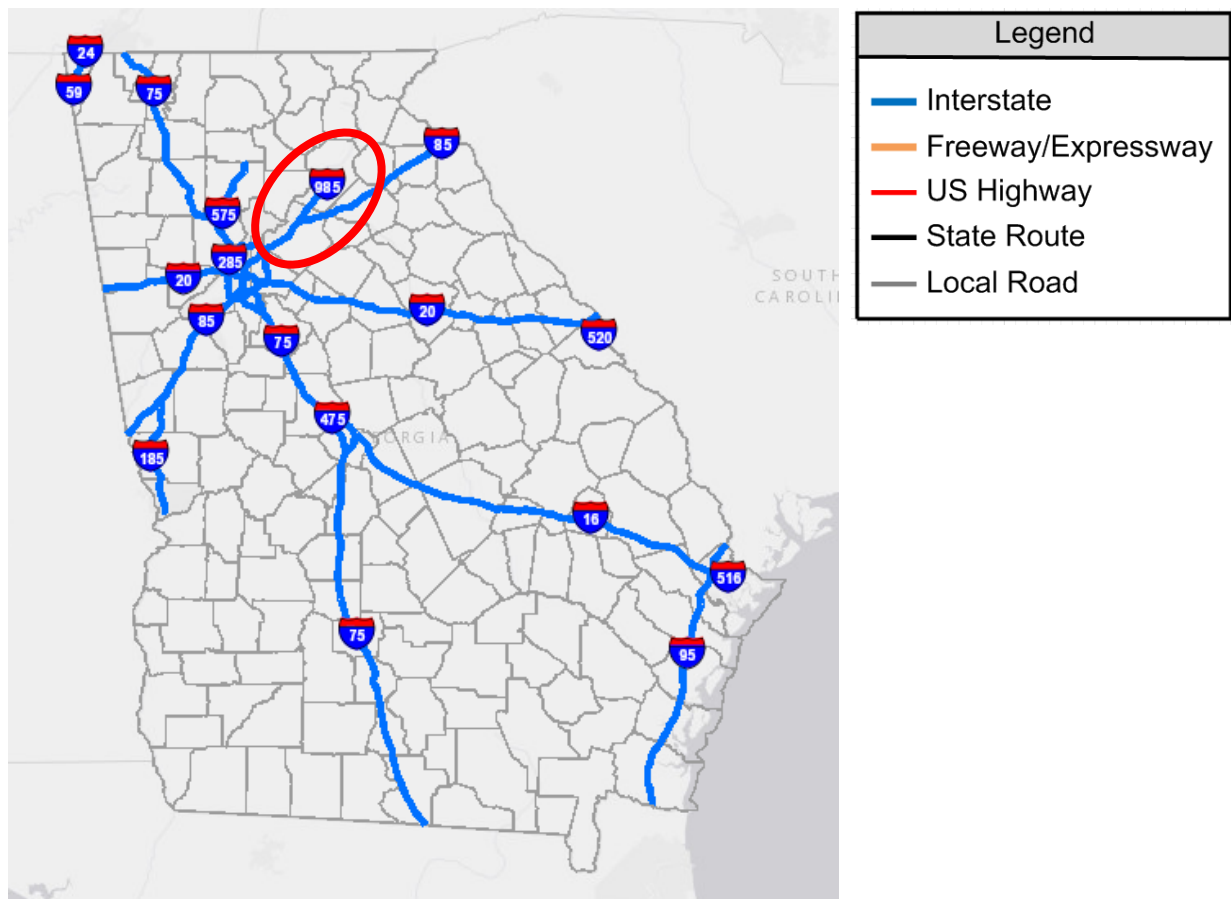

- [Strip Map for Interstate 520 – Augusta Bypass](#)

1.14 Interstate 575

I-575 (SR-417) runs from SR-5/SR-515/SR-372 (Appalachian Highway) to I-75.

Click the below hyperlink to view a strip map that provides the road names and route numbers at the exits on Interstate 575.

- [Strip Map for Interstate 575](#)

1.15 Interstate 675

I-675 (SR-413) runs from I-285 to I-75.

Click the below hyperlink to view a strip map that provides the road names and route numbers at the exits on Interstate 675.

- [Strip Map for Interstate 675](#)

1.16 Interstate 985

I-985 (SR-419) runs from SR-369/US-129 (Jesse Jewel Parkway) to I-85.

Click the below hyperlink to view a strip map that provides the road names and route numbers at the exits on Interstate 985.

- [Strip Map for Interstate 985](#)

2. Strip Maps – Freeways & Expressways

2.1 State Route 10 Loop – Athens Loop

SR-10LO is the bypass around Athens.

Click the below hyperlink to view a strip map that provides the road names and route numbers at the exits on the Athens Loop (State Route 10 Loop).