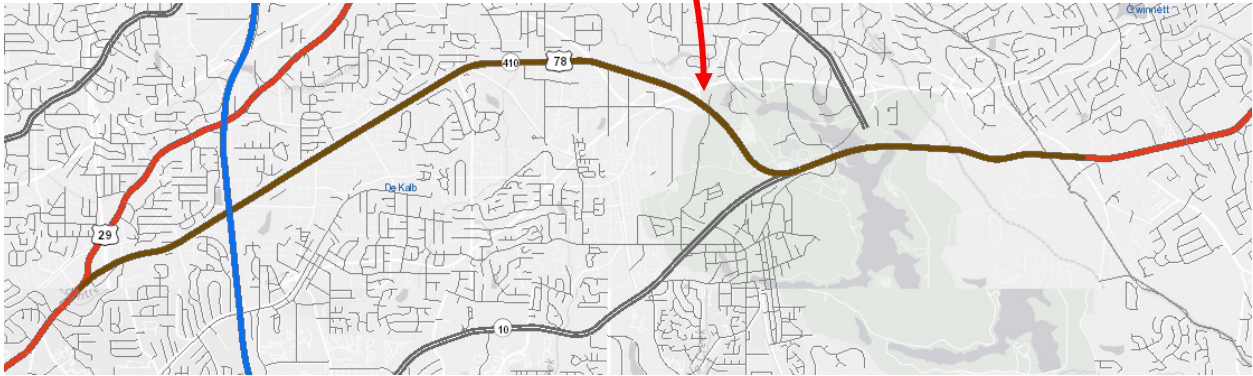

Click the below hyperlink to view a strip map that provides the road names and route numbers at the exits on University Parkway (State Route 316).

- [Strip Map for State Route 316 – University Parkway](#)

2.5 State Route 400 – Georgia 400

SR-400/US-19 runs from SR-369 to I-85.

Click the below hyperlink to view a strip map that provides the road names and route numbers at the exits on Georgia 400 (State Route 400).

- [Strip Map for State Route 400 – Georgia 400](#)

2.6 State Route 410 – Stone Mountain Freeway

SR-410/US-78 (Stone Mountain Freeway) runs from SR-8 (Lawrenceville Highway) to Rockbridge Road.

Legend	
	Interstate
	Freeway/Expressway
	US Highway
	State Route
	Local Road

Click the below hyperlink to view a strip map that provides the road names and route numbers at the exits on Stone Mountain Freeway (State Route 410).

- [Strip Map for State Route 410 – Stone Mountain Freeway](#)