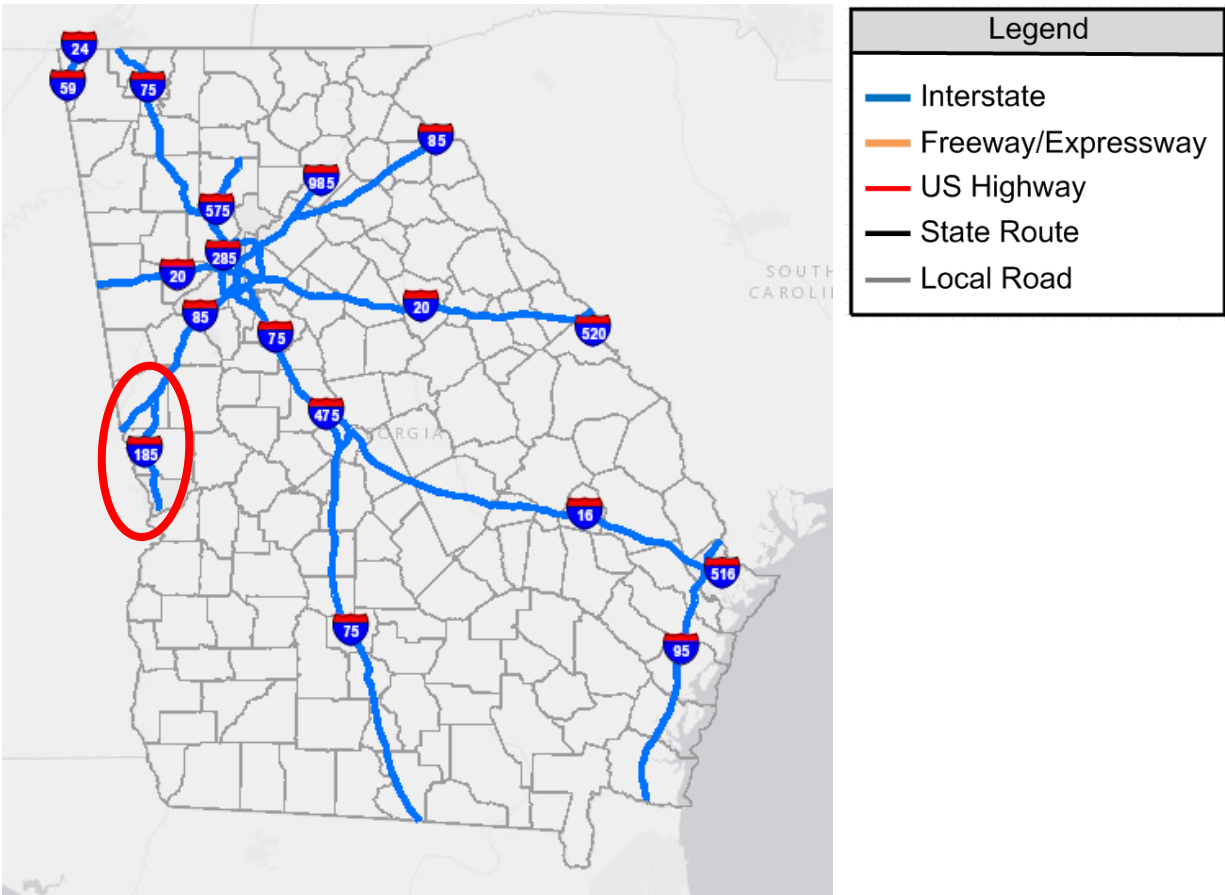

- [Strip Map for Interstate 75](#)

1.6 Interstate 85

I-85 (SR-403) runs from the Georgia – South Carolina state line, through Atlanta, to the Georgia – Alabama state line.

Click the below hyperlink to view a strip map that provides the road names and route numbers at the exits on Interstate 85.

- [Strip Map for Interstate 85](#)

1.7 Interstate 75/Interstate 85 – Atlanta Connector

I-75/I-85 (SR-401/SR-403) Atlanta Connector runs through downtown Atlanta.

Click the below hyperlink to view a strip map that provides the road names and route numbers at the exits on the Atlanta Connector (Interstate 75/Interstate 85).

- [Strip Map for the Atlanta Connector \(Interstate 75/Interstate 85\)](#)

1.8 Interstate 95

I-95 (SR-405) runs from the Georgia – South Carolina state line, through Savannah, to the Georgia – Florida state line.

Click the below hyperlink to view a strip map that provides the road names and route numbers at the exits on Interstate 95.

- [Strip Map for Interstate 95](#)

1.9 Interstate 185

I-185 (SR-411) runs from I-85 to Columbus.