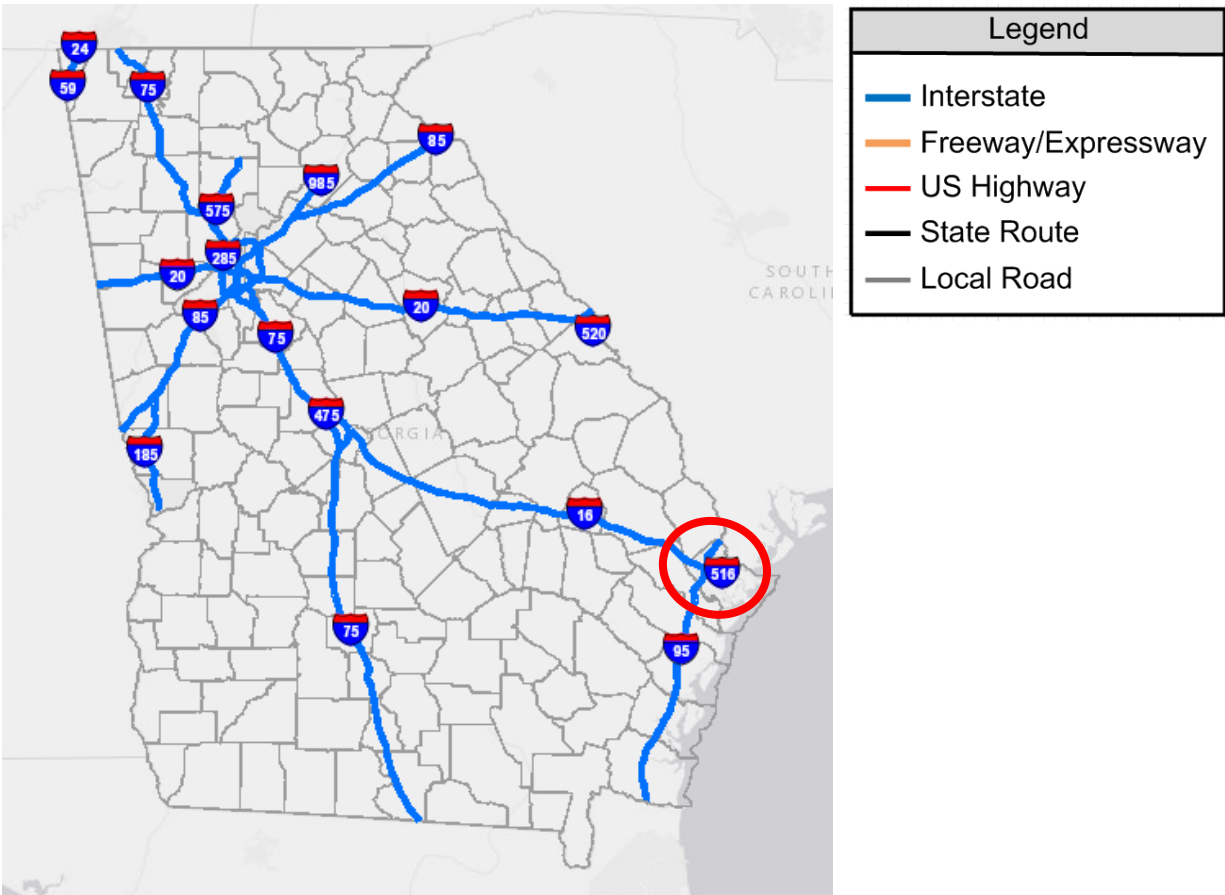

1.12 Interstate 516 – Savannah Bypass

I-516 (SR-421) is the bypass in Savannah.

Click the below hyperlink to view a strip map that provides the road names and route numbers at the exits on the Savannah Bypass (Interstate 516).

- [Strip Map for Interstate 516 – Savannah Bypass](#)