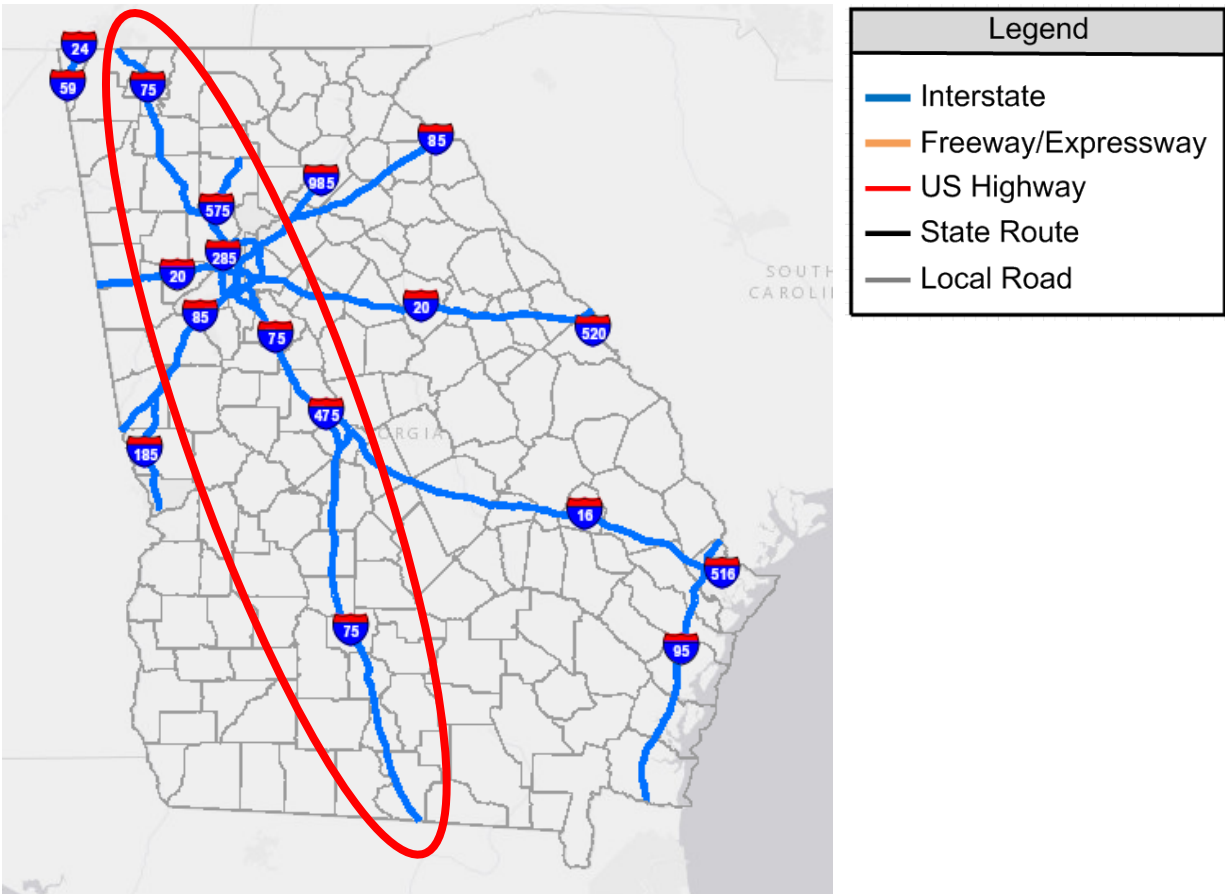

- [Strip map for Interstate 16](#)

1.2 Interstate 20

I-20 (SR-402) runs from the Georgia – Alabama state line, through Atlanta, to the Georgia – South Carolina state line.

Click the below hyperlink to view a strip map that provides the road names and route numbers at the exits on Interstate 20.

- [Strip Map for Interstate 20](#)

1.3 Interstate 24

I-24 (SR-409) runs from the Georgia – Tennessee state line, to I-59, to the Georgia – Tennessee state line.

Click the below hyperlink to view a strip map that provides the road names and route numbers at the exits on Interstate 24.

- [Strip Map for Interstate 24](#)

1.4 Interstate 59

I-59 (SR-406) runs from I-24 to the Georgia – Alabama state line.

Click the below hyperlink to view a strip map that provides the road names and route numbers at the exits on Interstate 59.

- [Strip Map for Interstate 59](#)

1.5 Interstate 75

I-75 (SR-401) runs from the Georgia – Tennessee state line, through Atlanta, to the Georgia – Florida state line.

Click the below hyperlink to view a strip map that provides the road names and route numbers at the exits on Interstate 75.