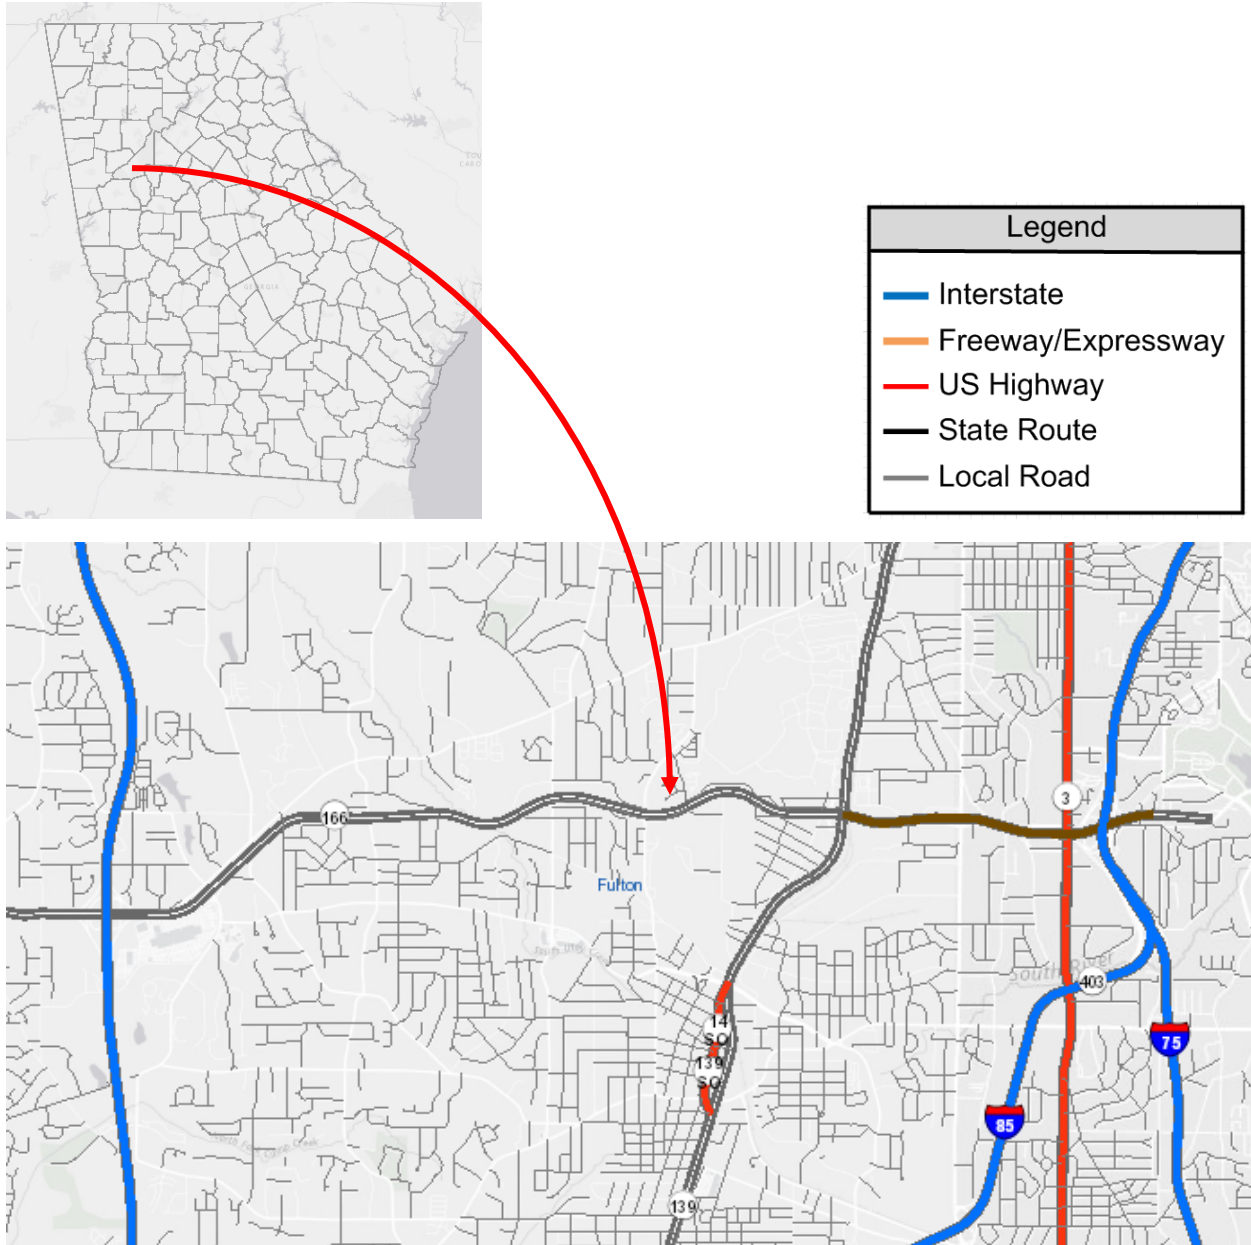

- [Strip map for Interstate 16](#)

1.2 Interstate 20

I-20 (SR-402) runs from the Georgia – Alabama state line, through Atlanta, to the Georgia – South Carolina state line.

Click the below hyperlink to view a strip map that provides the road names and route numbers at the exits on Interstate 20.

- [Strip Map for Interstate 985](#)

2. Strip Maps – Freeways & Expressways

2.1 State Route 10 Loop – Athens Loop

SR-10LO is the bypass around Athens.

Click the below hyperlink to view a strip map that provides the road names and route numbers at the exits on the Athens Loop (State Route 10 Loop).

- [State Route 10 Loop – Athens Loop](#)

2.2 State Route 22 – J. R. Allen Parkway

SR-22 is the bypass around Columbus.

Legend	
	Interstate
	Freeway/Expressway
	US Highway
	State Route
	Local Road

Click the below hyperlink to view a strip map that provides the road names and route numbers at the exits on the J. R. Allen Parkway (State Route 22).

- [Strip Map for State Route 22 – J. R. Allen Parkway](#)

2.3 State Route 166 – Langford Parkway

SR-166 (Langford Parkway) runs from I-285 to I-75/I-85 Connector.

Click the below hyperlink to view a strip map that provides the road names and route numbers at the exits on Langford Parkway (State Route 166).