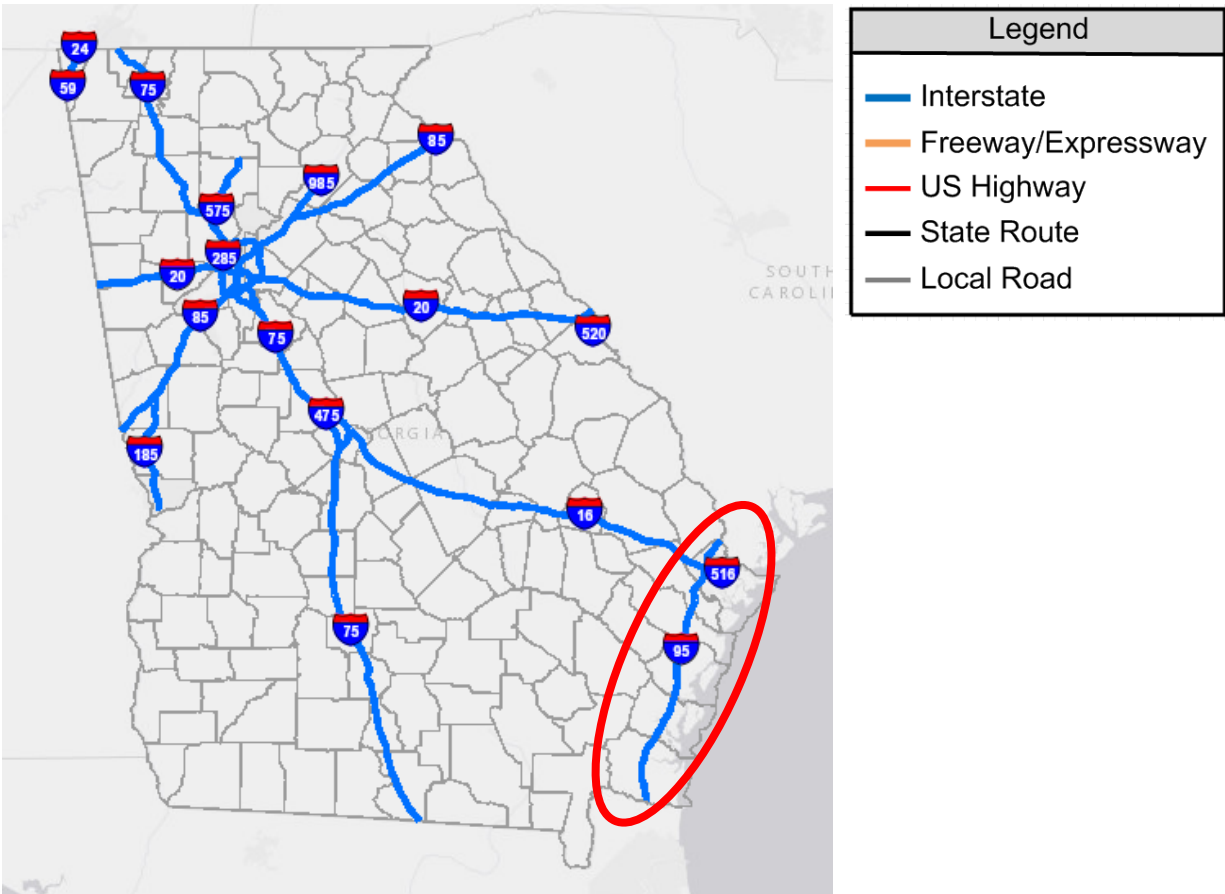

- [Strip map for Interstate 16](#)

1.2 Interstate 20

I-20 (SR-402) runs from the Georgia – Alabama state line, through Atlanta, to the Georgia – South Carolina state line.

Click the below hyperlink to view a strip map that provides the road names and route numbers at the exits on Interstate 20.

- [Strip Map for Interstate 75](#)

1.6 Interstate 85

I-85 (SR-403) runs from the Georgia – South Carolina state line, through Atlanta, to the Georgia – Alabama state line.

Click the below hyperlink to view a strip map that provides the road names and route numbers at the exits on Interstate 85.

- [Strip Map for Interstate 85](#)

1.7 Interstate 75/Interstate 85 – Atlanta Connector

I-75/I-85 (SR-401/SR-403) Atlanta Connector runs through downtown Atlanta.

Click the below hyperlink to view a strip map that provides the road names and route numbers at the exits on the Atlanta Connector (Interstate 75/Interstate 85).

- [Strip Map for the Atlanta Connector \(Interstate 75/Interstate 85\)](#)

1.8 Interstate 95

I-95 (SR-405) runs from the Georgia – South Carolina state line, through Savannah, to the Georgia – Florida state line.