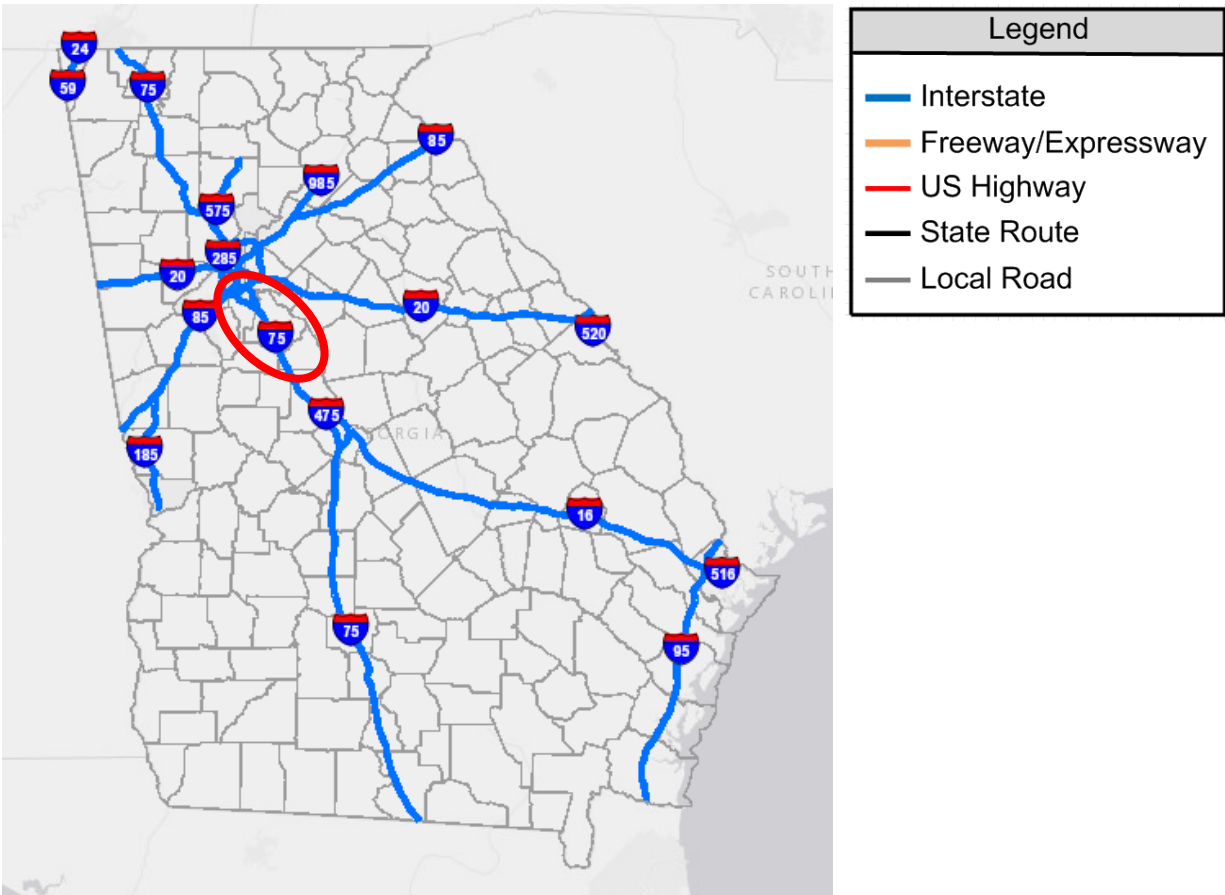

1. Strip Maps - Interstates

1.1 Interstate 16

I-16 (SR-404) runs from Macon to Savannah.

Legend	
	Interstate
	Freeway/Expressway
	US Highway
	State Route
	Local Road

Click the below hyperlink to view a strip map that provides the road names and route numbers at the exits on Interstate 16.

1.13 Interstate 520 – Augusta Bypass

I-520 (SR-415) is the bypass around Augusta.

Click the below hyperlink to view a strip map that provides the road names and route numbers at the exits on the Augusta Bypass (Interstate 520).

- [Strip Map for Interstate 520 – Augusta Bypass](#)

1.14 Interstate 575

I-575 (SR-417) runs from SR-5/SR-515/SR-372 (Appalachian Highway) to I-75.

Click the below hyperlink to view a strip map that provides the road names and route numbers at the exits on Interstate 575.

- [Strip Map for Interstate 575](#)

1.15 Interstate 675

I-675 (SR-413) runs from I-285 to I-75.

Click the below hyperlink to view a strip map that provides the road names and route numbers at the exits on Interstate 675.