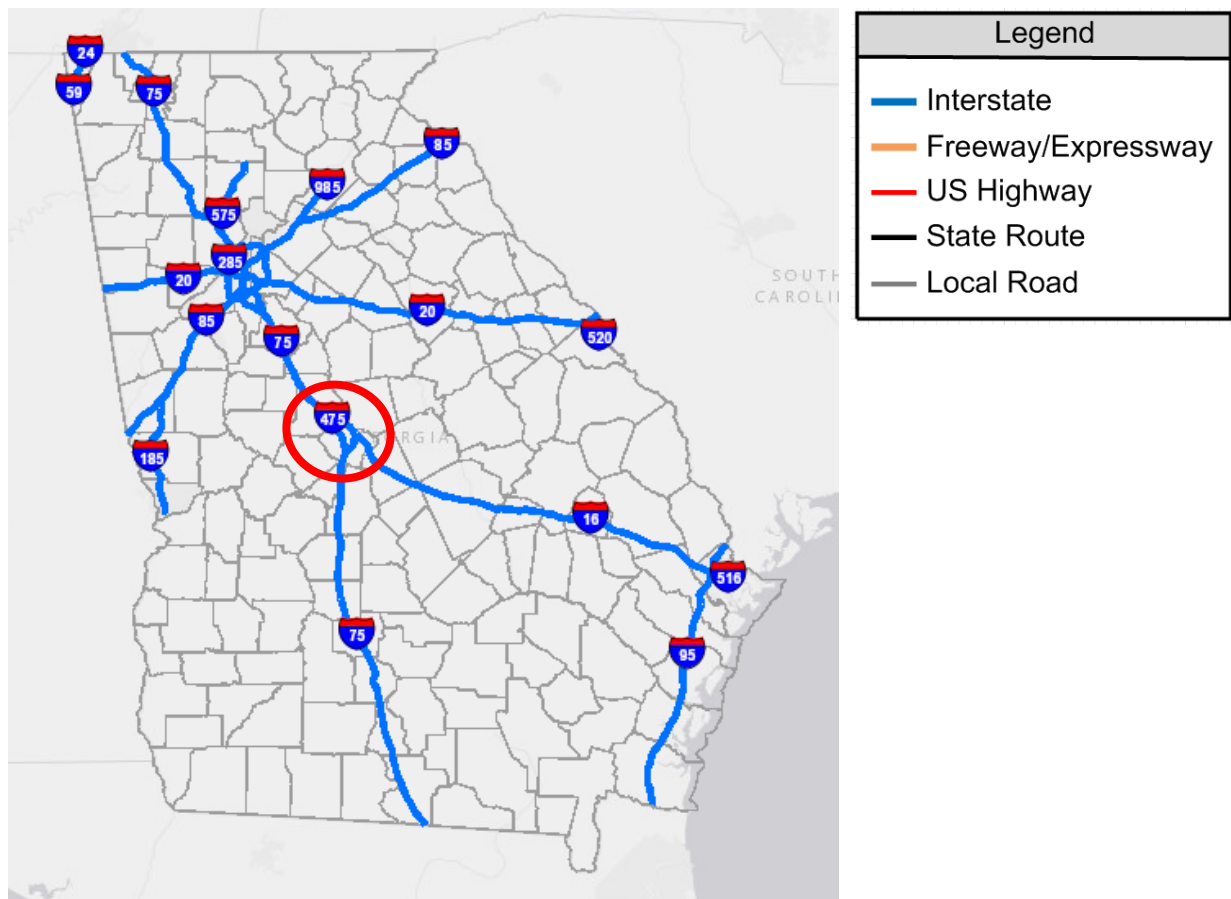

1.11 Interstate 475 – Macon Bypass

I-475 (SR-408) is the bypass around Macon.

Click the below hyperlink to view a strip map that provides the road names and route numbers at the exits on the Macon Bypass (Interstate 475).

- [Strip Map for Interstate 475 – Macon Bypass](#)