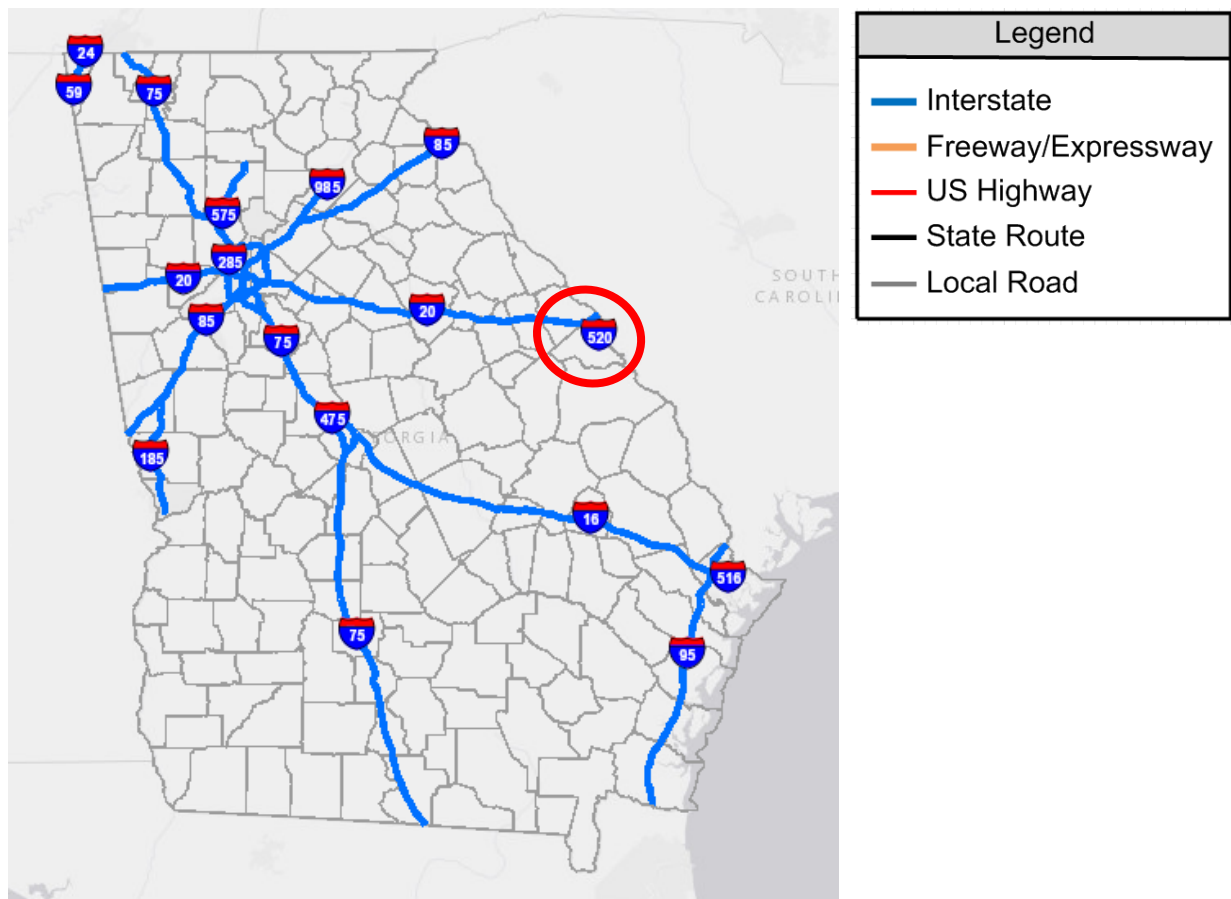

1. Strip Maps - Interstates

1.1 Interstate 16

I-16 (SR-404) runs from Macon to Savannah.

Legend	
	Interstate
	Freeway/Expressway
	US Highway
	State Route
	Local Road

Click the below hyperlink to view a strip map that provides the road names and route numbers at the exits on Interstate 16.

- [Strip map for Interstate 16](#)

1.2 Interstate 20

I-20 (SR-402) runs from the Georgia – Alabama state line, through Atlanta, to the Georgia – South Carolina state line.

Click the below hyperlink to view a strip map that provides the road names and route numbers at the exits on Interstate 20.

I-516 (SR-421) is the bypass in Savannah.

Click the below hyperlink to view a strip map that provides the road names and route numbers at the exits on the Savannah Bypass (Interstate 516).

- [Strip Map for Interstate 516 – Savannah Bypass](#)

1.13 Interstate 520 – Augusta Bypass

I-520 (SR-415) is the bypass around Augusta.

Click the below hyperlink to view a strip map that provides the road names and route numbers at the exits on the Augusta Bypass (Interstate 520).