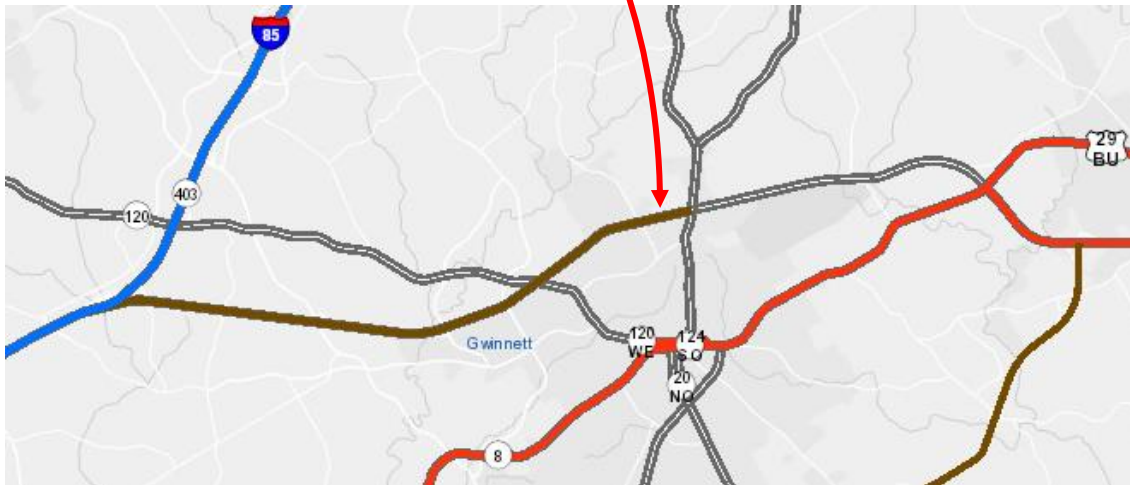

- [Strip Map for Interstate 985](#)

2. Strip Maps – Freeways & Expressways

2.1 State Route 10 Loop – Athens Loop

SR-10LO is the bypass around Athens.

Click the below hyperlink to view a strip map that provides the road names and route numbers at the exits on the Athens Loop (State Route 10 Loop).

- [State Route 10 Loop – Athens Loop](#)

2.2 State Route 22 – J. R. Allen Parkway

SR-22 is the bypass around Columbus.

Legend	
	Interstate
	Freeway/Expressway
	US Highway
	State Route
	Local Road

Click the below hyperlink to view a strip map that provides the road names and route numbers at the exits on the J. R. Allen Parkway (State Route 22).

- [Strip Map for State Route 22 – J. R. Allen Parkway](#)

2.3 State Route 166 – Langford Parkway

SR-166 (Langford Parkway) runs from I-285 to I-75/I-85 Connector.

Click the below hyperlink to view a strip map that provides the road names and route numbers at the exits on Langford Parkway (State Route 166).

- o [Strip Map for State Route 166 – Langford Parkway](#)

2.4 State Route 316 – University Parkway

SR-316 runs from I-85 to Lawrenceville.

Legend	
	Interstate
	Freeway/Expressway
	US Highway
	State Route
	Local Road