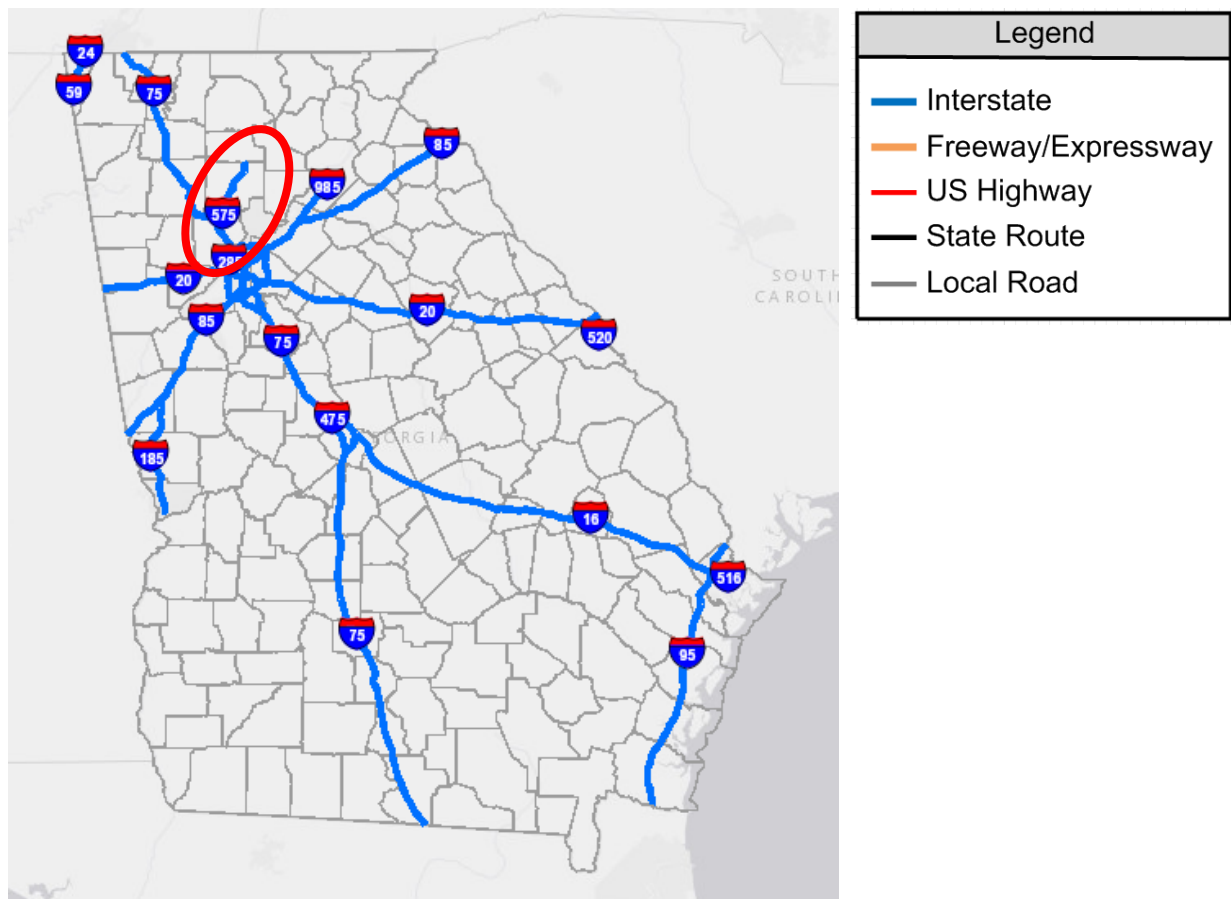

- [Strip map for Interstate 16](#)

1.2 Interstate 20

I-20 (SR-402) runs from the Georgia – Alabama state line, through Atlanta, to the Georgia – South Carolina state line.

Click the below hyperlink to view a strip map that provides the road names and route numbers at the exits on Interstate 20.

I-516 (SR-421) is the bypass in Savannah.

Click the below hyperlink to view a strip map that provides the road names and route numbers at the exits on the Savannah Bypass (Interstate 516).

- [Strip Map for Interstate 516 – Savannah Bypass](#)

1.13 Interstate 520 – Augusta Bypass

I-520 (SR-415) is the bypass around Augusta.

Click the below hyperlink to view a strip map that provides the road names and route numbers at the exits on the Augusta Bypass (Interstate 520).

- [Strip Map for Interstate 520 – Augusta Bypass](#)

1.14 Interstate 575

I-575 (SR-417) runs from SR-5/SR-515/SR-372 (Appalachian Highway) to I-75.

Click the below hyperlink to view a strip map that provides the road names and route numbers at the exits on Interstate 575.