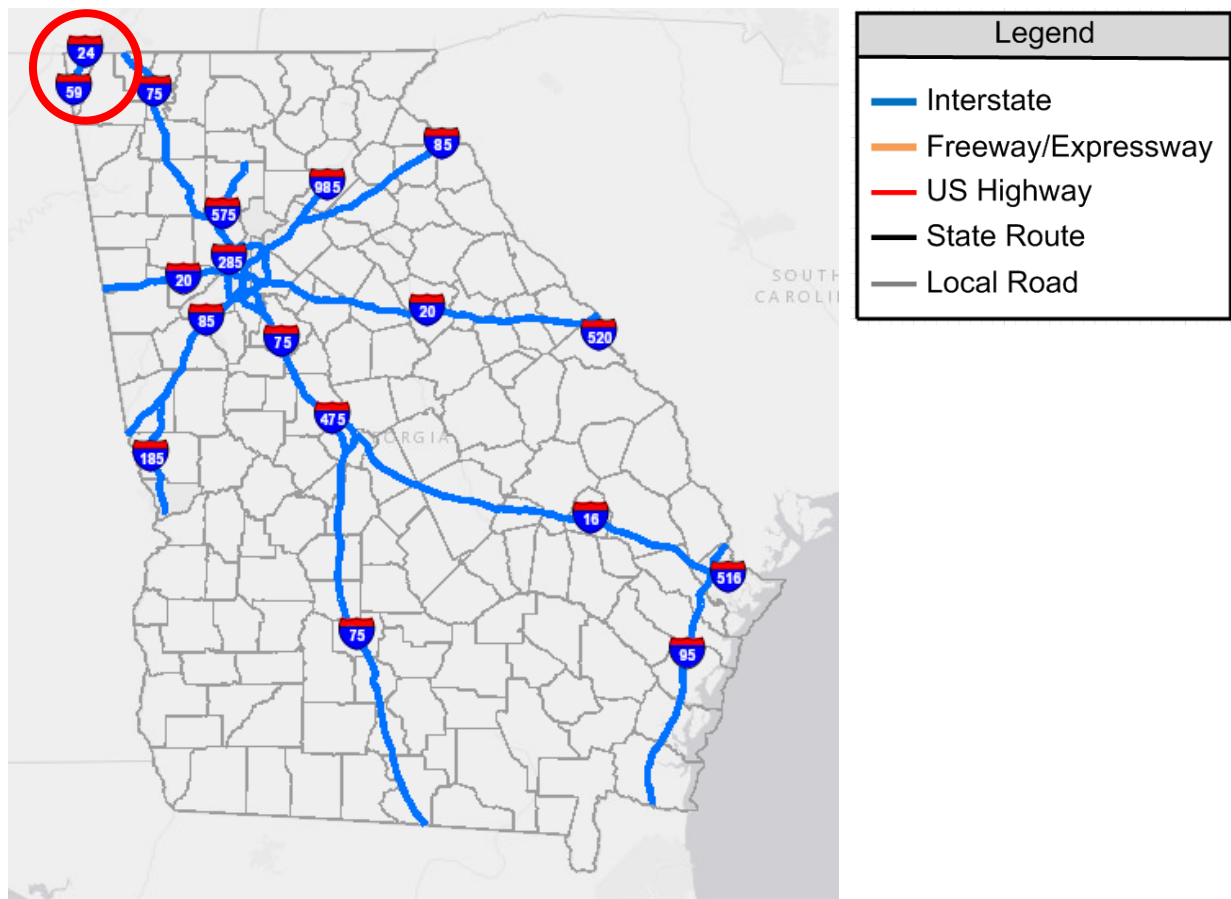

- [Strip map for Interstate 16](#)

1.2 Interstate 20

I-20 (SR-402) runs from the Georgia – Alabama state line, through Atlanta, to the Georgia – South Carolina state line.

Click the below hyperlink to view a strip map that provides the road names and route numbers at the exits on Interstate 20.

- [Strip Map for Interstate 20](#)

1.3 Interstate 24

I-24 (SR-409) runs from the Georgia – Tennessee state line, to I-59, to the Georgia – Tennessee state line.

Click the below hyperlink to view a strip map that provides the road names and route numbers at the exits on Interstate 24.

- [Strip Map for Interstate 24](#)

1.4 Interstate 59

I-59 (SR-406) runs from I-24 to the Georgia – Alabama state line.

Click the below hyperlink to view a strip map that provides the road names and route numbers at the exits on Interstate 59.

- [Strip Map for Interstate 59](#)

1.5 Interstate 75

I-75 (SR-401) runs from the Georgia – Tennessee state line, through Atlanta, to the Georgia – Florida state line.

Click the below hyperlink to view a strip map that provides the road names and route numbers at the exits on Interstate 75.