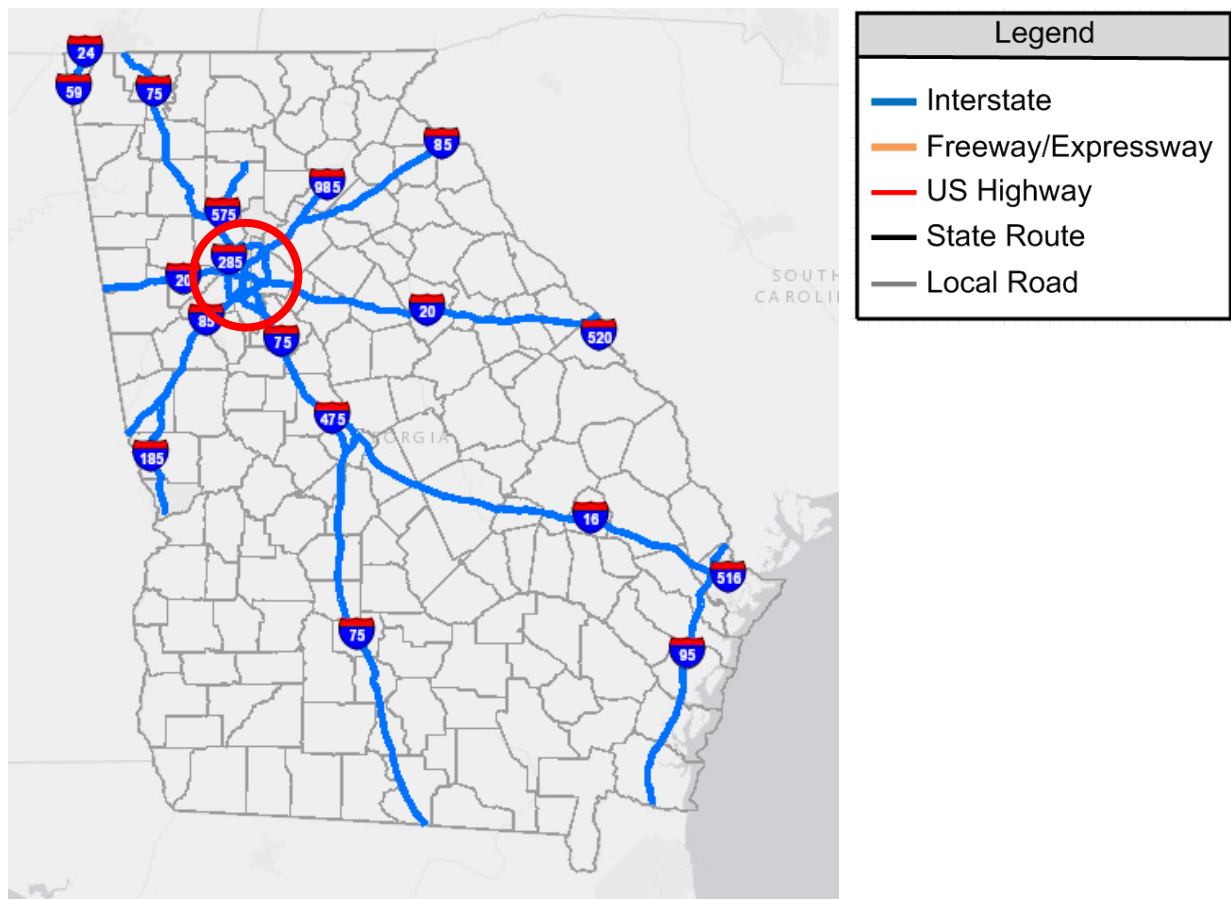

- [Strip map for Interstate 16](#)

1.2 Interstate 20

I-20 (SR-402) runs from the Georgia – Alabama state line, through Atlanta, to the Georgia – South Carolina state line.

Click the below hyperlink to view a strip map that provides the road names and route numbers at the exits on Interstate 20.

- [Strip Map for Interstate 59](#)

1.5 Interstate 75

I-75 (SR-401) runs from the Georgia – Tennessee state line, through Atlanta, to the Georgia – Florida state line.

Click the below hyperlink to view a strip map that provides the road names and route numbers at the exits on Interstate 75.

- [Strip Map for Interstate 75](#)

1.6 Interstate 85

I-85 (SR-403) runs from the Georgia – South Carolina state line, through Atlanta, to the Georgia – Alabama state line.

Click the below hyperlink to view a strip map that provides the road names and route numbers at the exits on Interstate 85.

- [Strip Map for Interstate 85](#)

1.7 Interstate 75/Interstate 85 – Atlanta Connector

I-75/I-85 (SR-401/SR-403) Atlanta Connector runs through downtown Atlanta.

Click the below hyperlink to view a strip map that provides the road names and route numbers at the exits on the Atlanta Connector (Interstate 75/Interstate 85).