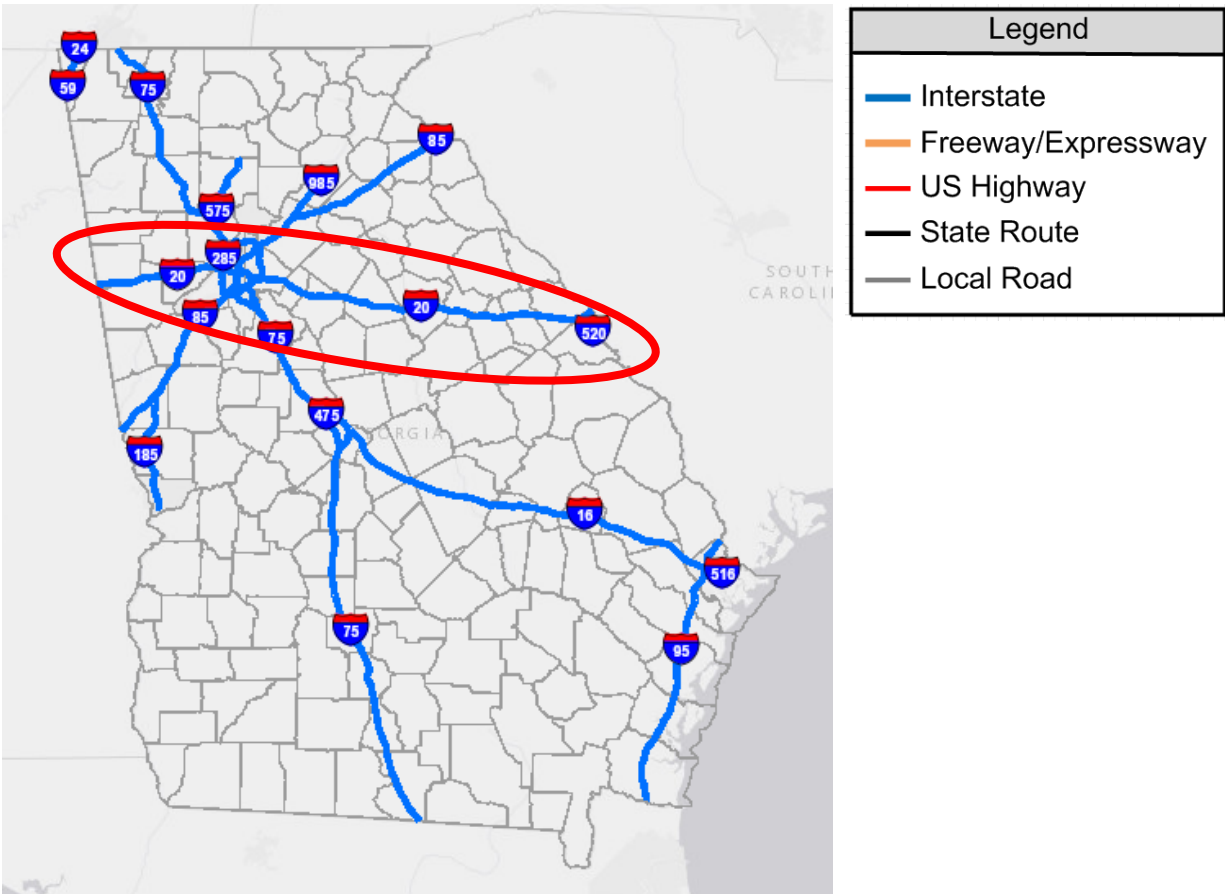

1. Strip Maps - Interstates

1.1 Interstate 16

I-16 (SR-404) runs from Macon to Savannah.

Legend	
	Interstate
	Freeway/Expressway
	US Highway
	State Route
	Local Road

Click the below hyperlink to view a strip map that provides the road names and route numbers at the exits on Interstate 16.

- [Strip map for Interstate 16](#)

1.2 Interstate 20

I-20 (SR-402) runs from the Georgia – Alabama state line, through Atlanta, to the Georgia – South Carolina state line.

Click the below hyperlink to view a strip map that provides the road names and route numbers at the exits on Interstate 20.

- [Strip Map for Interstate 20](#)

1.3 Interstate 24

I-24 (SR-409) runs from the Georgia – Tennessee state line, to I-59, to the Georgia – Tennessee state line.

Click the below hyperlink to view a strip map that provides the road names and route numbers at the exits on Interstate 24.

- [Strip Map for Interstate 75](#)

1.6 Interstate 85

I-85 (SR-403) runs from the Georgia – South Carolina state line, through Atlanta, to the Georgia – Alabama state line.

Click the below hyperlink to view a strip map that provides the road names and route numbers at the exits on Interstate 85.