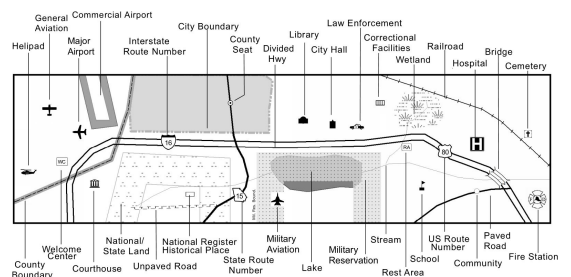

Created by the Office of Transportation Data on 1/5/2023.