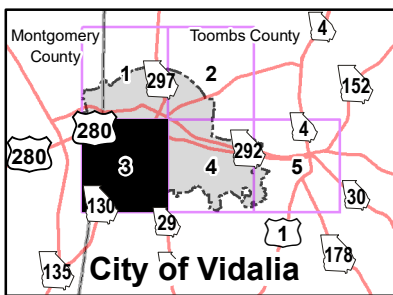

Created by the Office of Transportation Data on 1/5/2023.