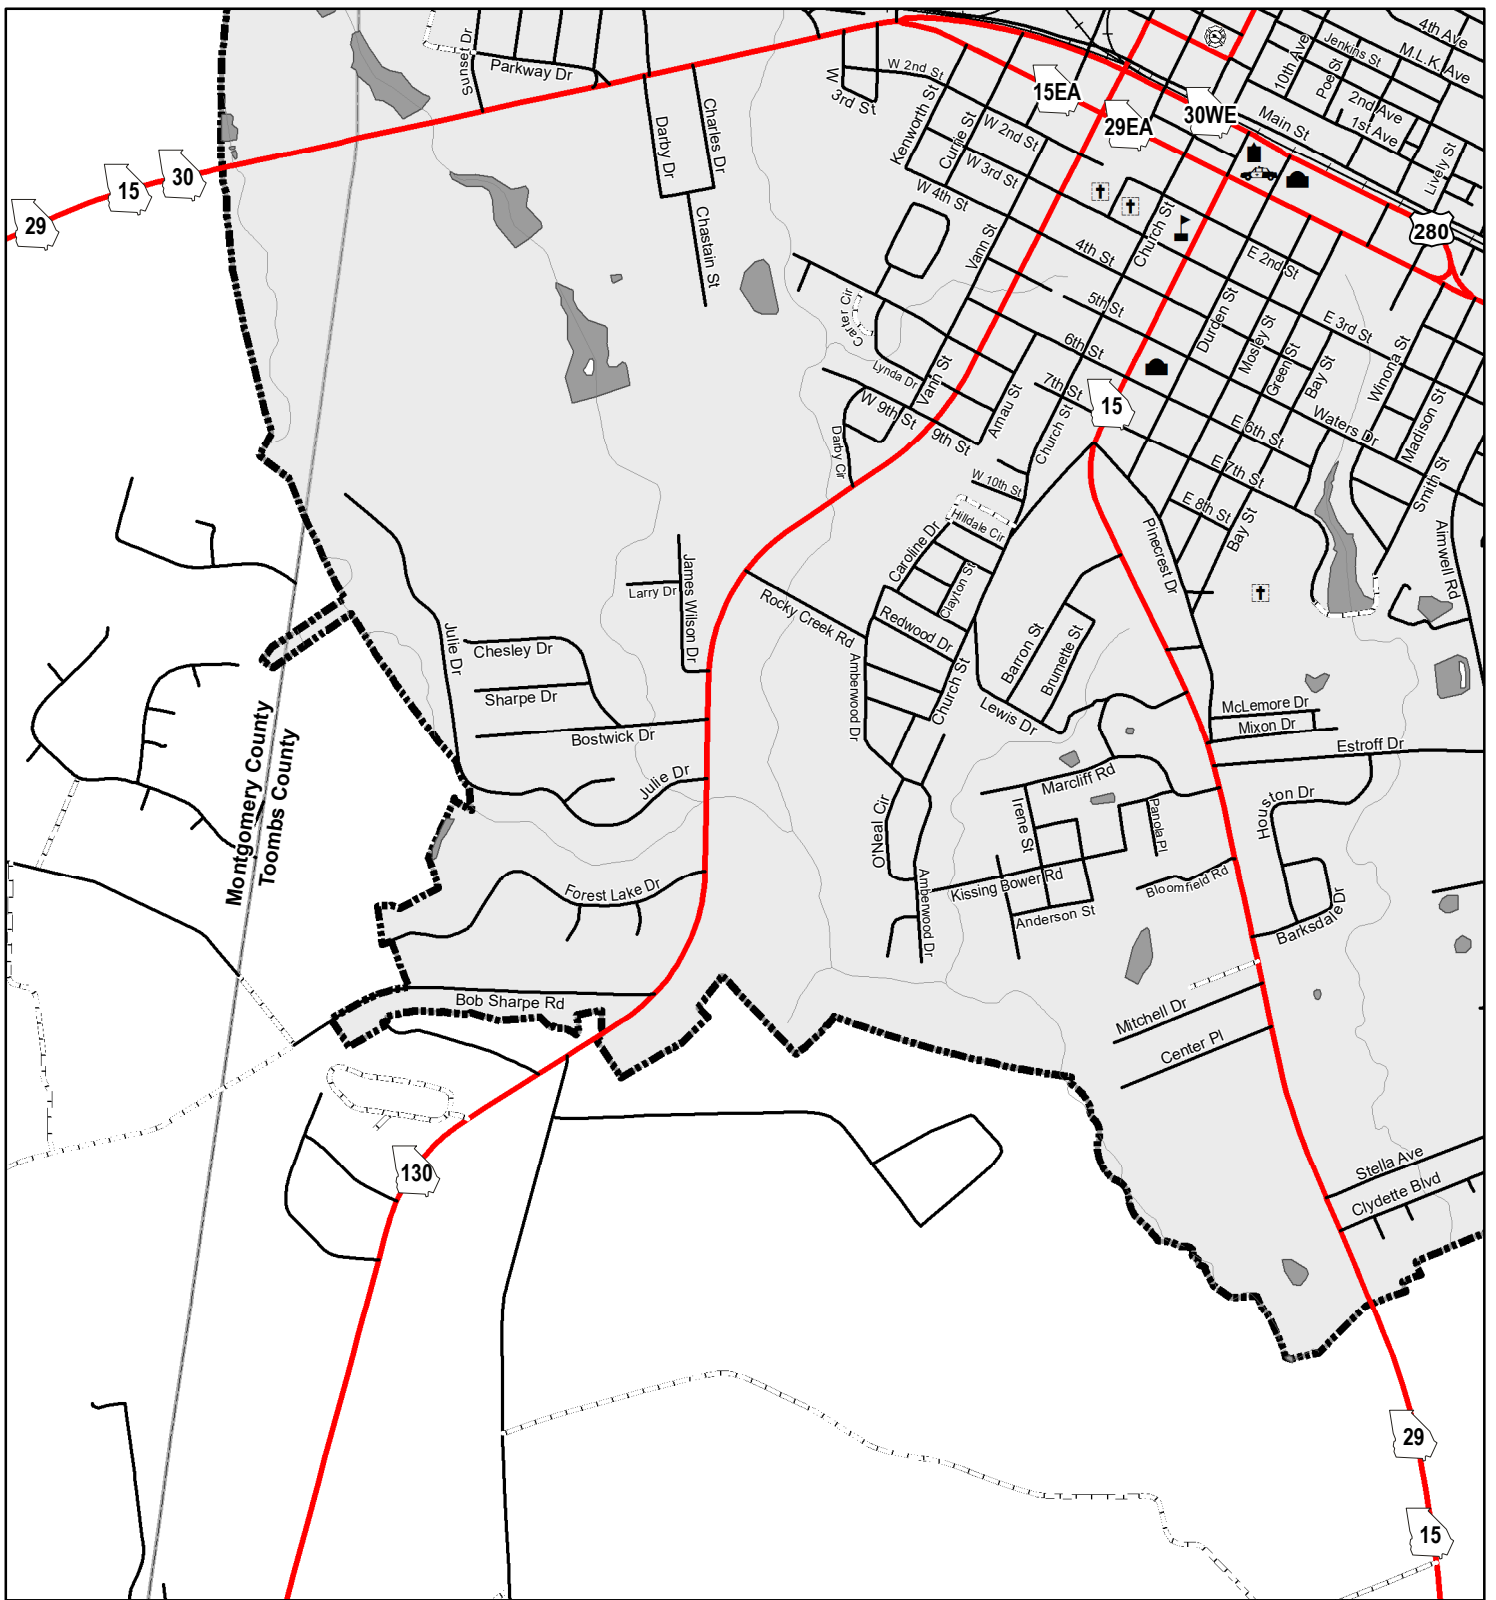

Created by the Office of Transportation Data on 1/5/2023.