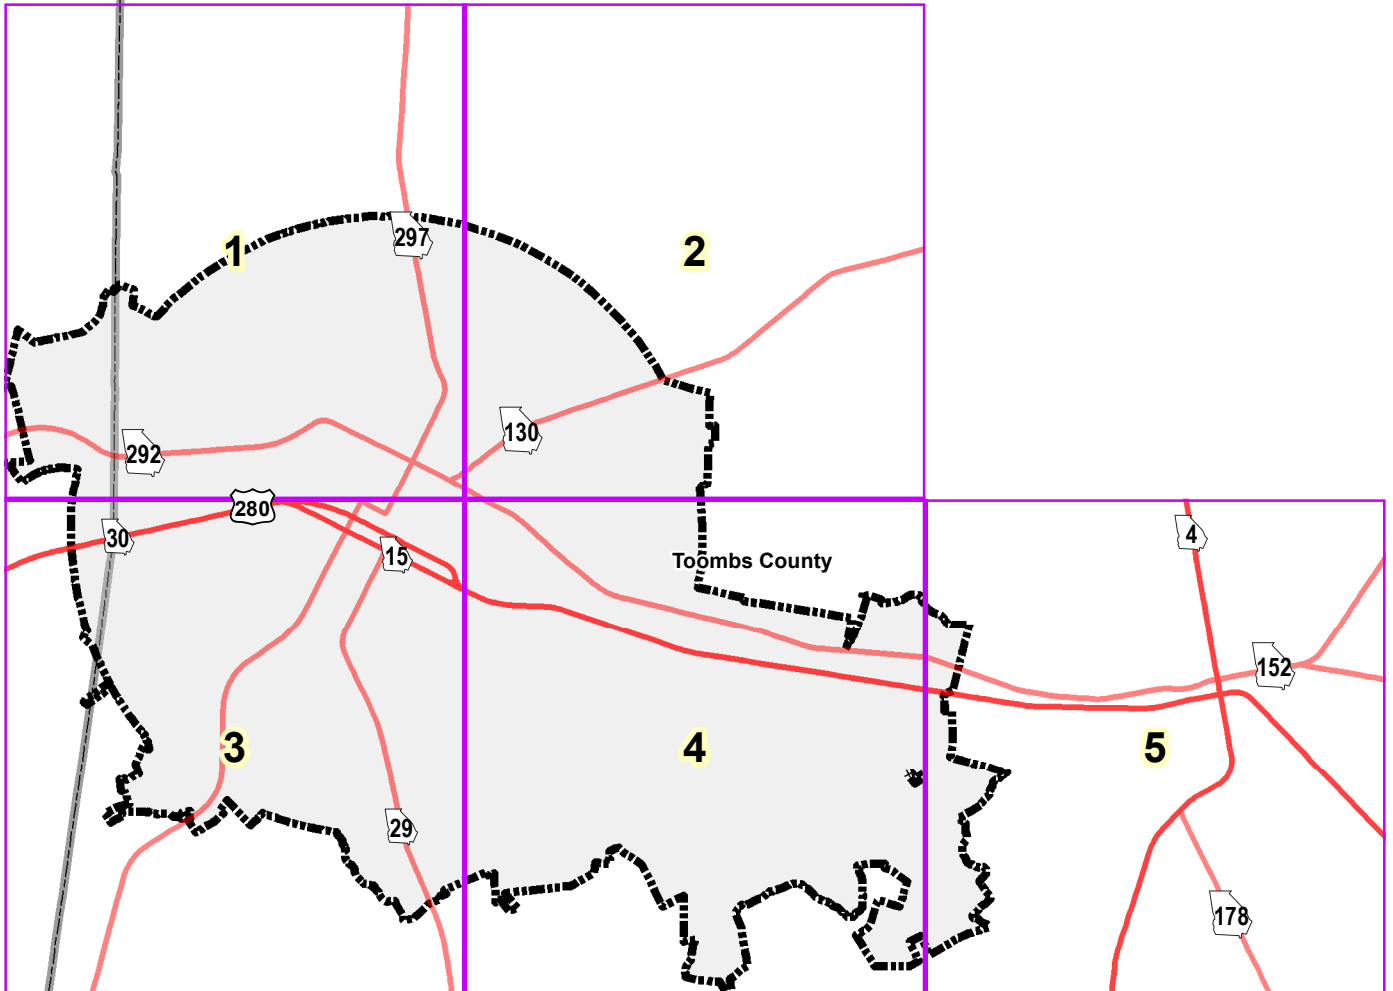

Montgomery County

City of Vidalia

Represented Mileage: 116 mi
June 2022

Emanuel County

The Georgia Department of Transportation makes no representation or warranties, implied or expressed, concerning the accuracy, completeness, reliability, or suitability for any particular purpose of the information and data contained in this map. A list of maps created and maintained by the Georgia Department of Transportation is available on our website's Maps page, <https://www.dot.ga.gov/GDOT/Pages/Maps.aspx>. For a list of our map's data sources, visit <https://www.dot.ga.gov/DriveSmart/MapsData/Documents/DataIndex.pdf>. For more information, contact the GDOT Office of Transportation Data at (404) 347-0701 or send an e-mail to OTDCustomerService@dot.ga.gov.