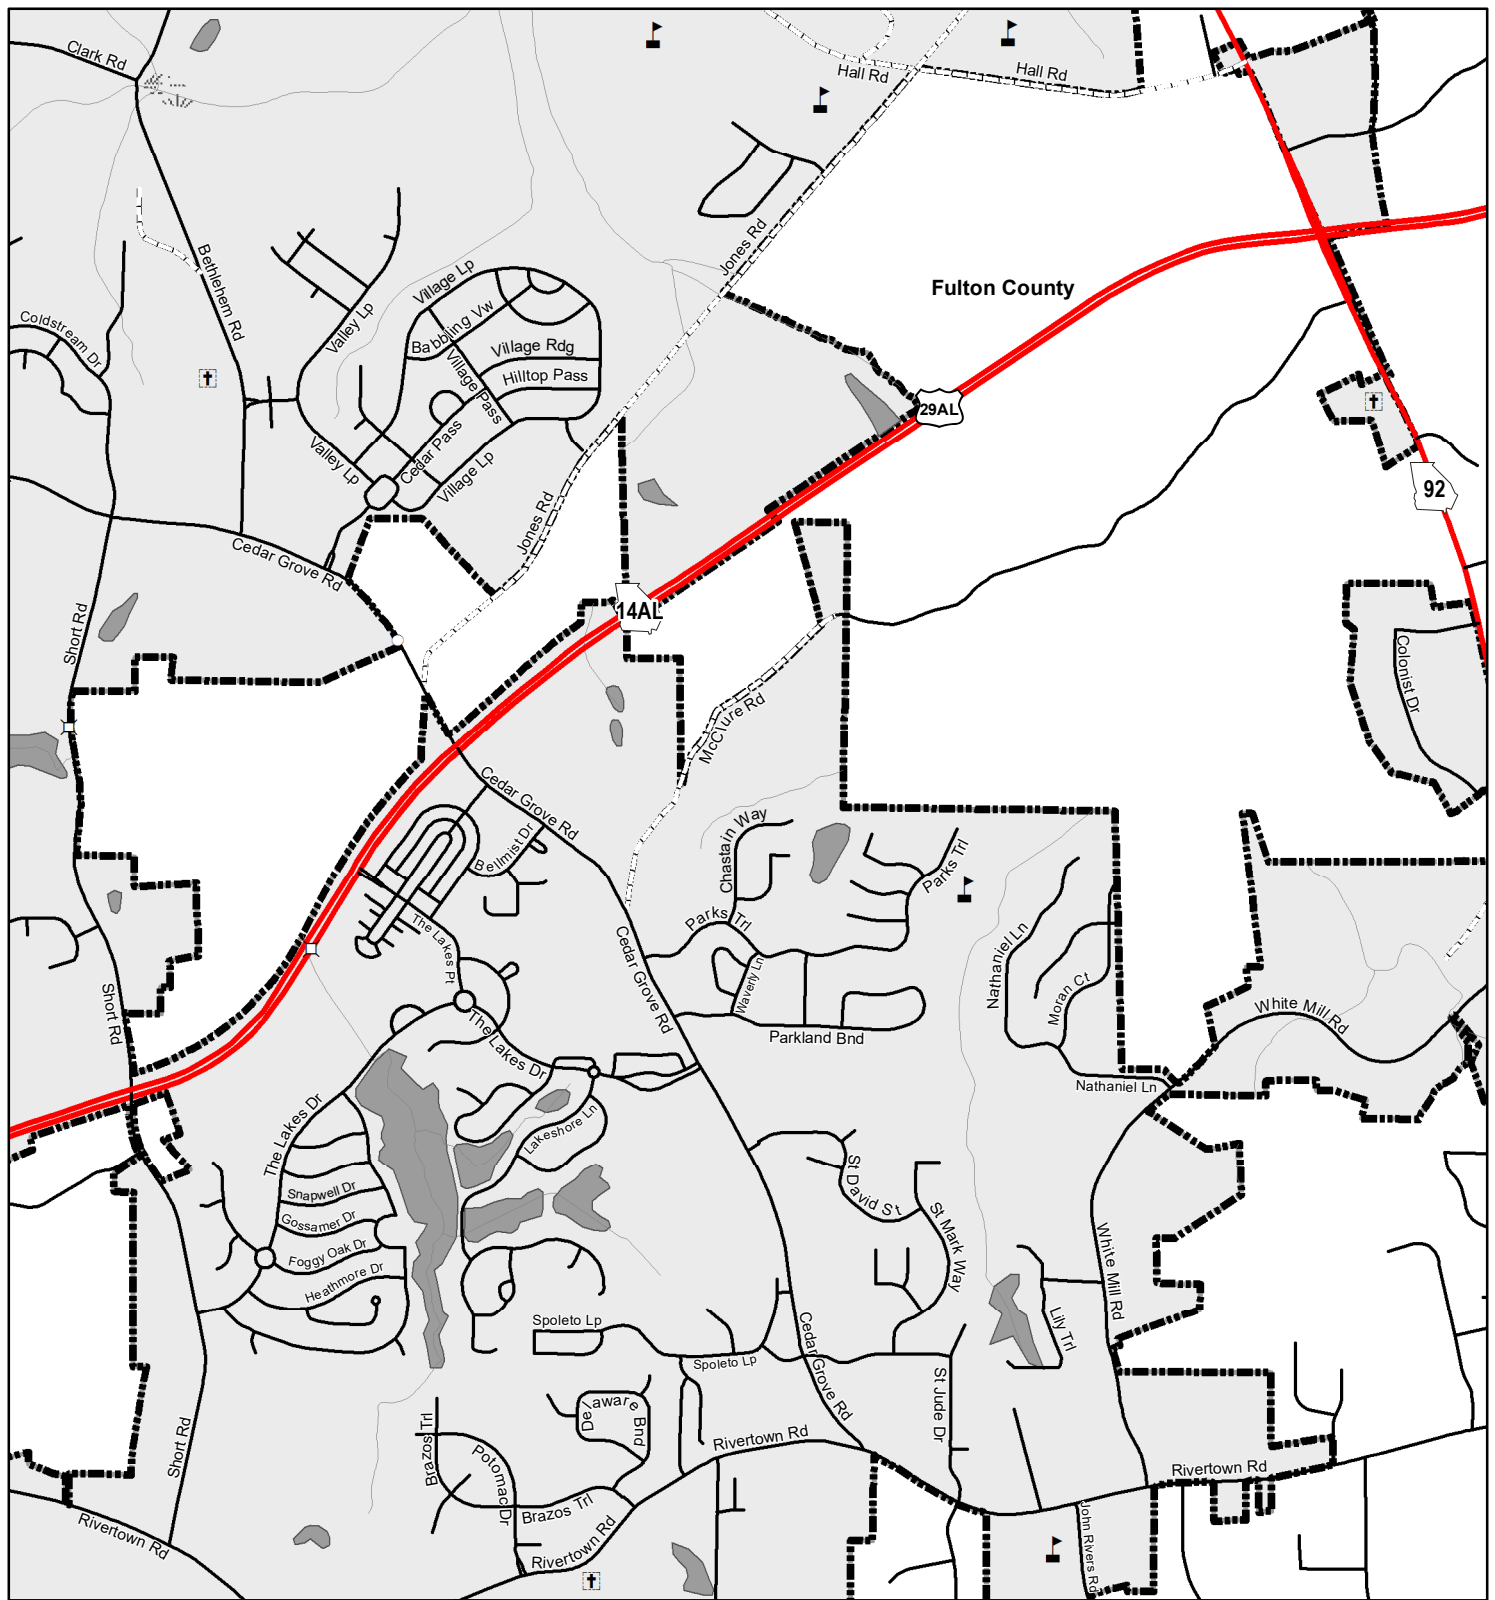

Created by the Office of Transportation Data on 12/6/2023.