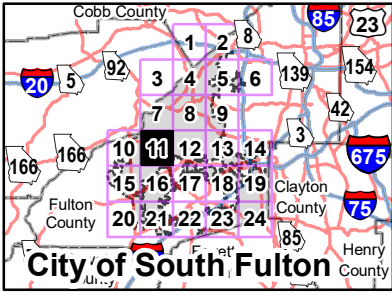

Created by the Office of Transportation Data on 12/6/2023.