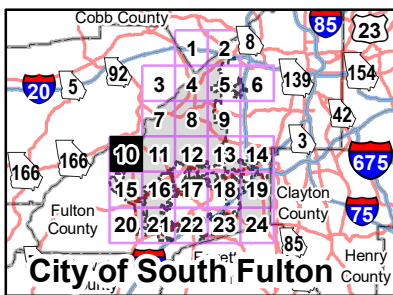

Created by the Office of Transportation Data on 12/6/2023.