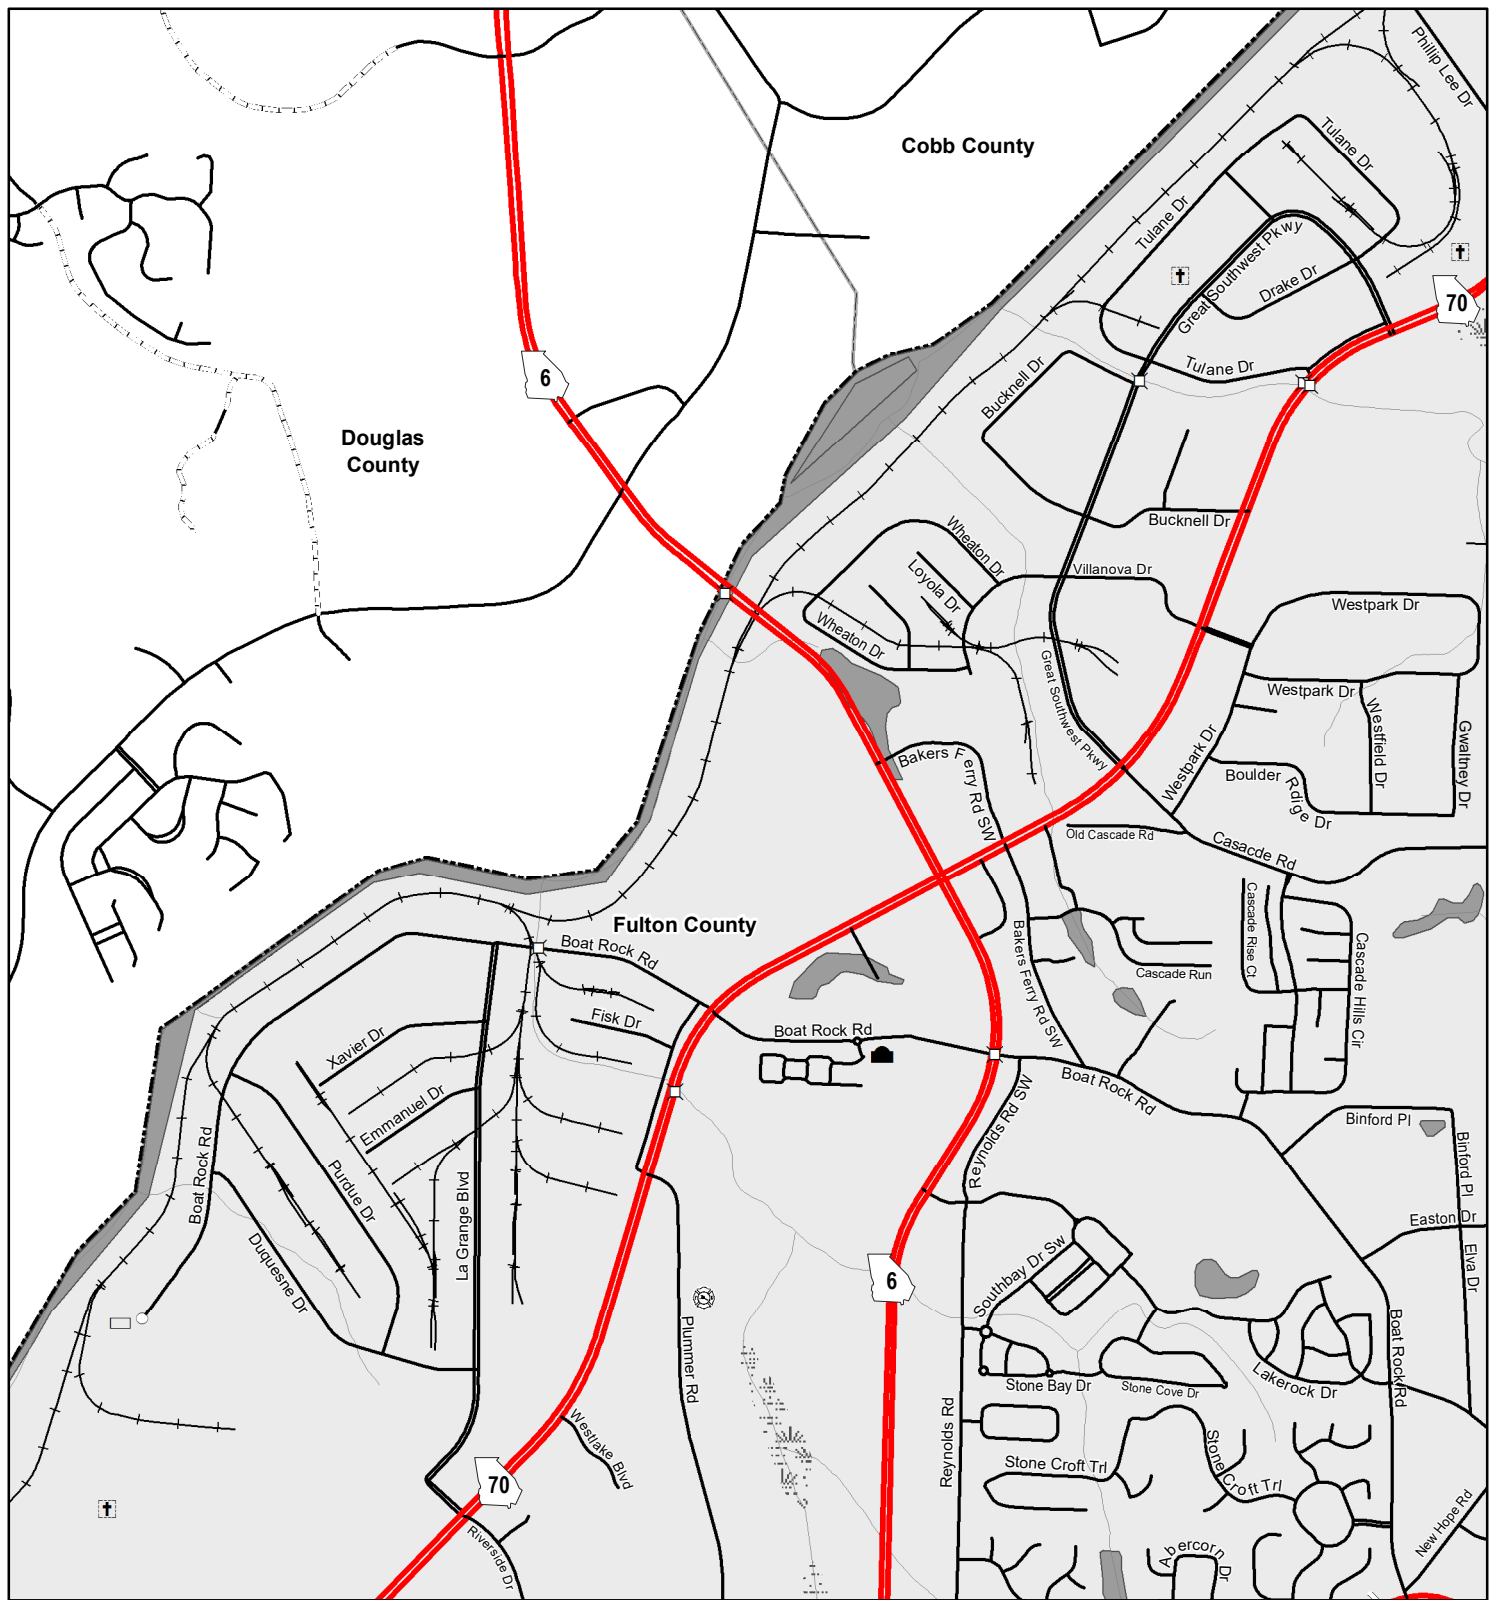

Created by the Office of Transportation Data on 12/6/2023.