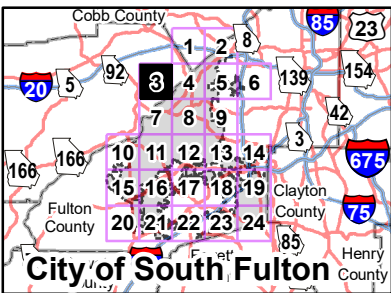

Created by the Office of Transportation Data on 12/6/2023.