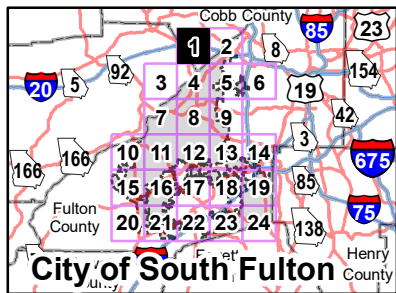

Created by the Office of Transportation Data on 12/6/2023.