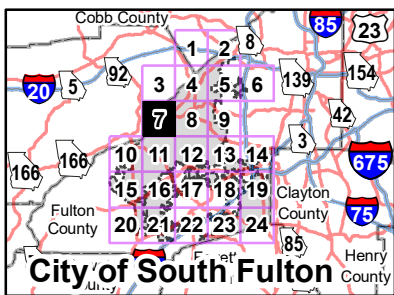

Created by the Office of Transportation Data on 12/6/2023.