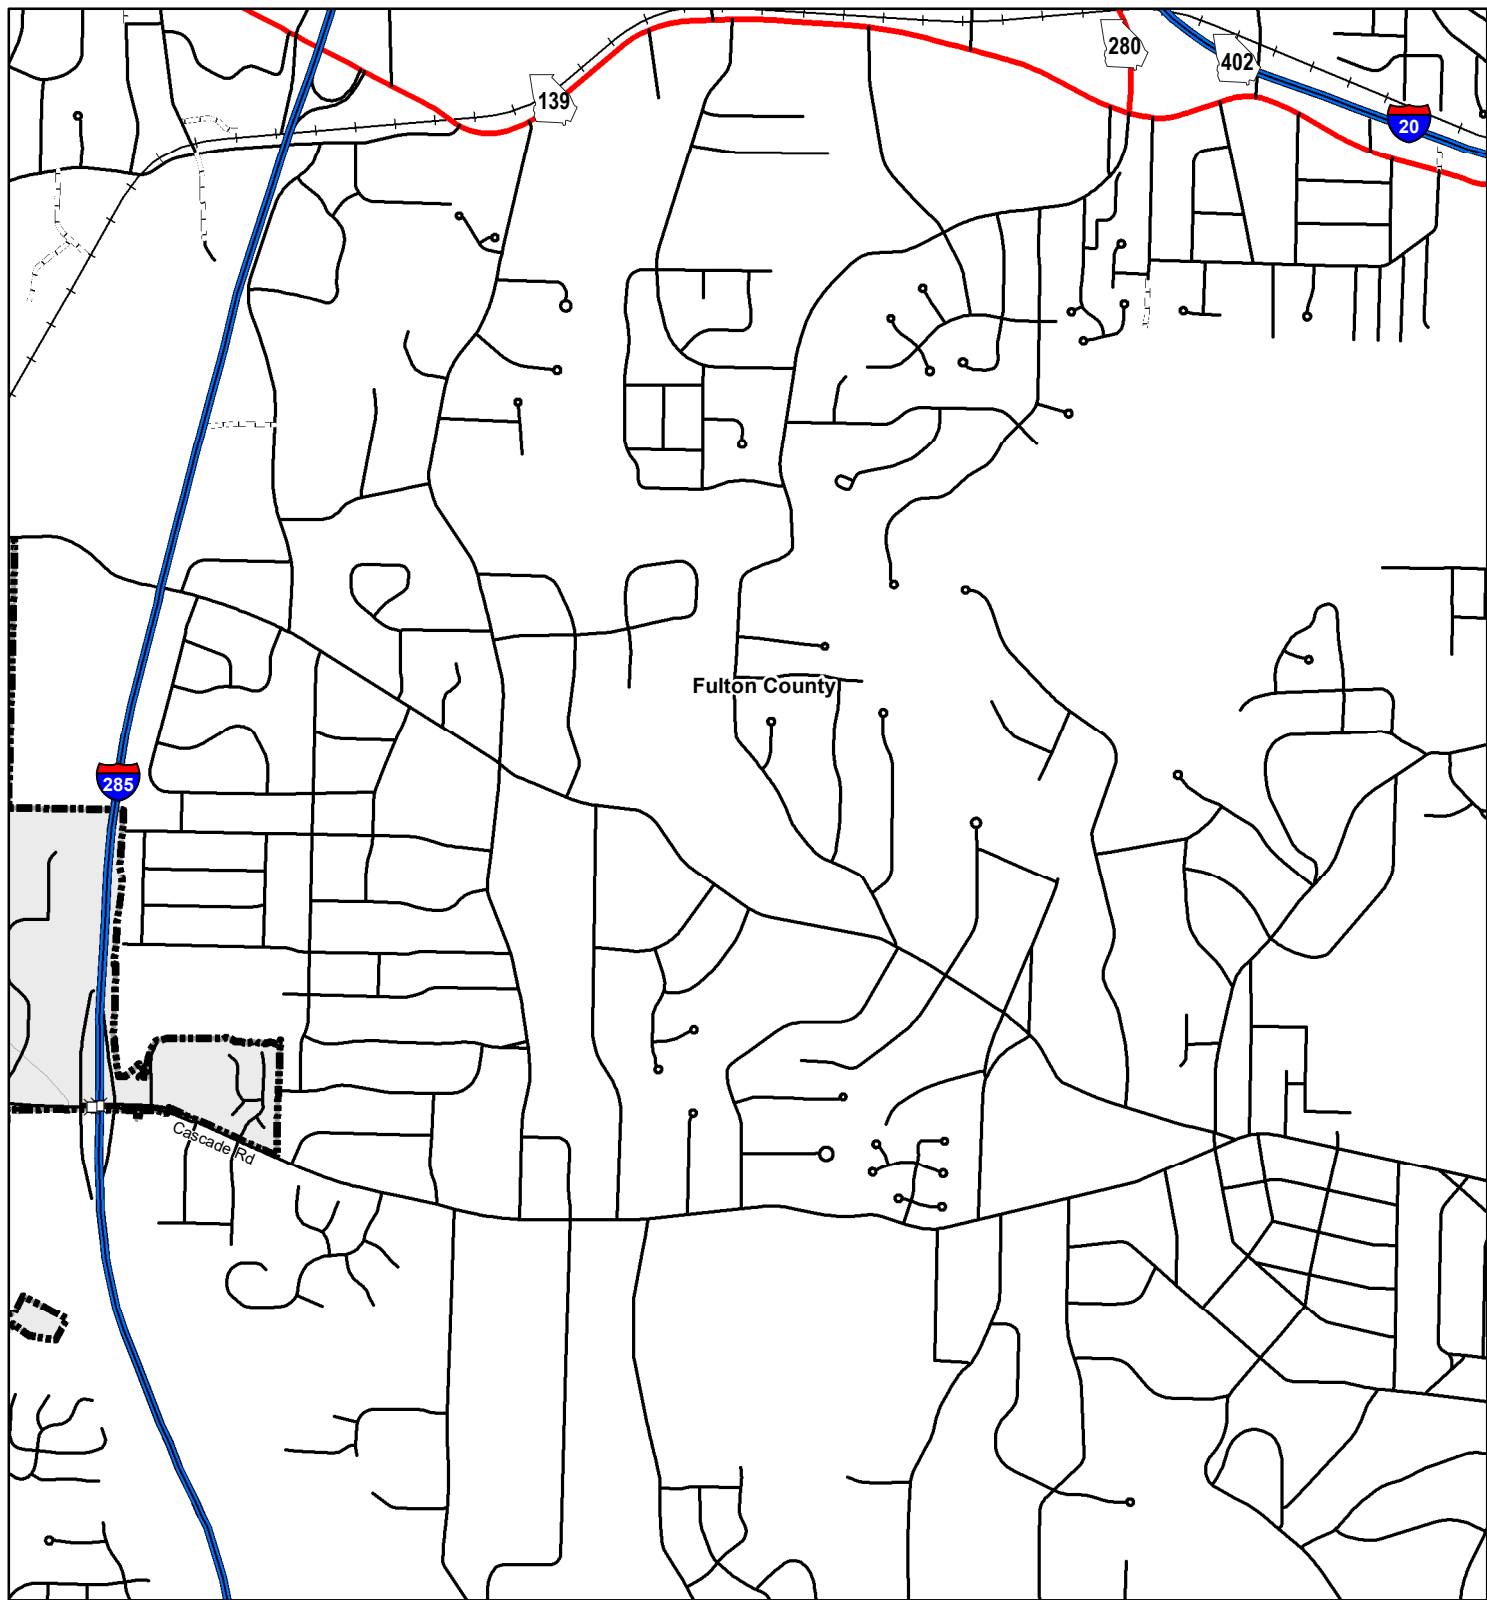

Created by the Office of Transportation Data on 12/6/2023.