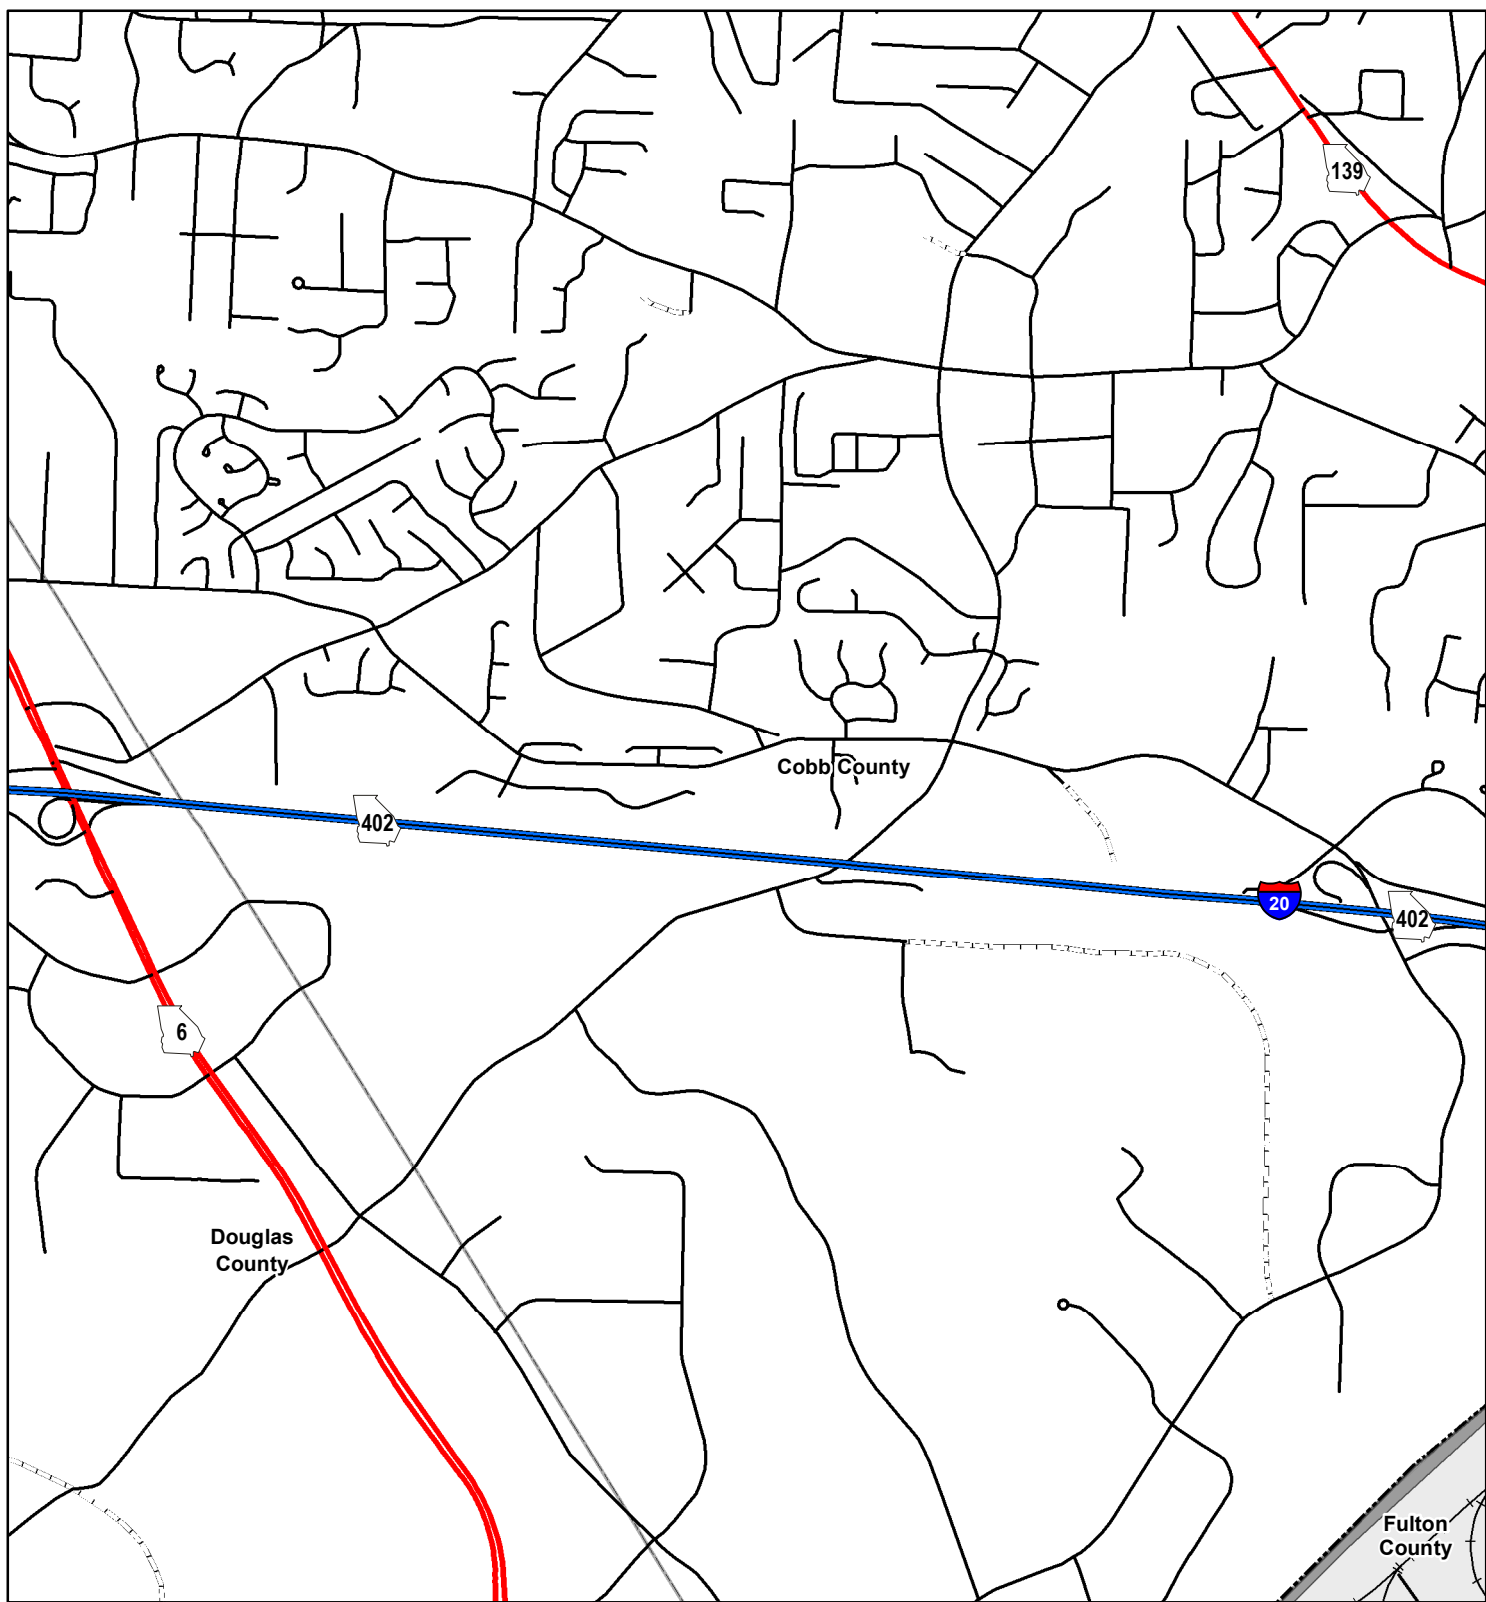

Created by the Office of Transportation Data on 12/6/2023.