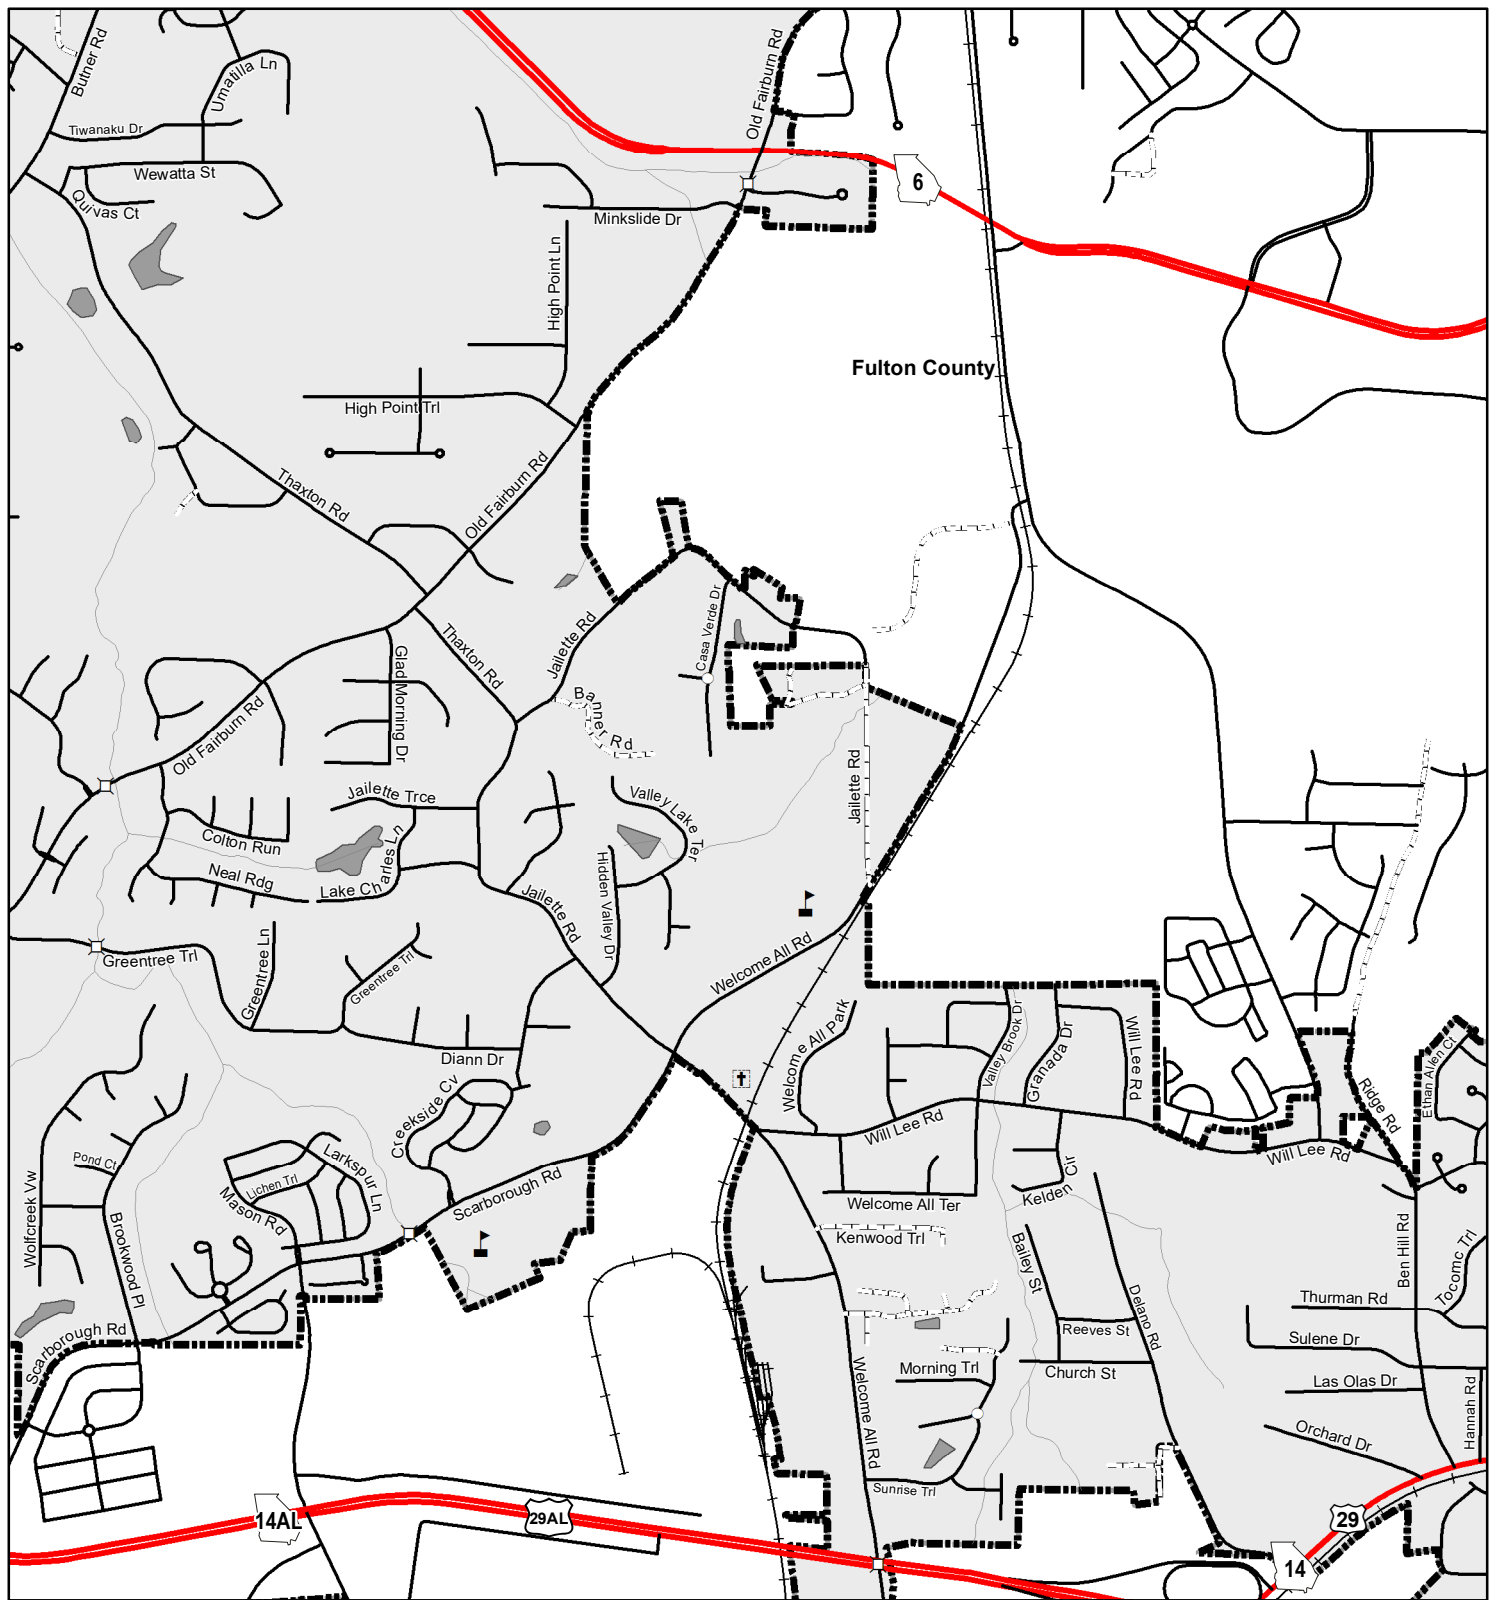

Created by the Office of Transportation Data on 12/6/2023.