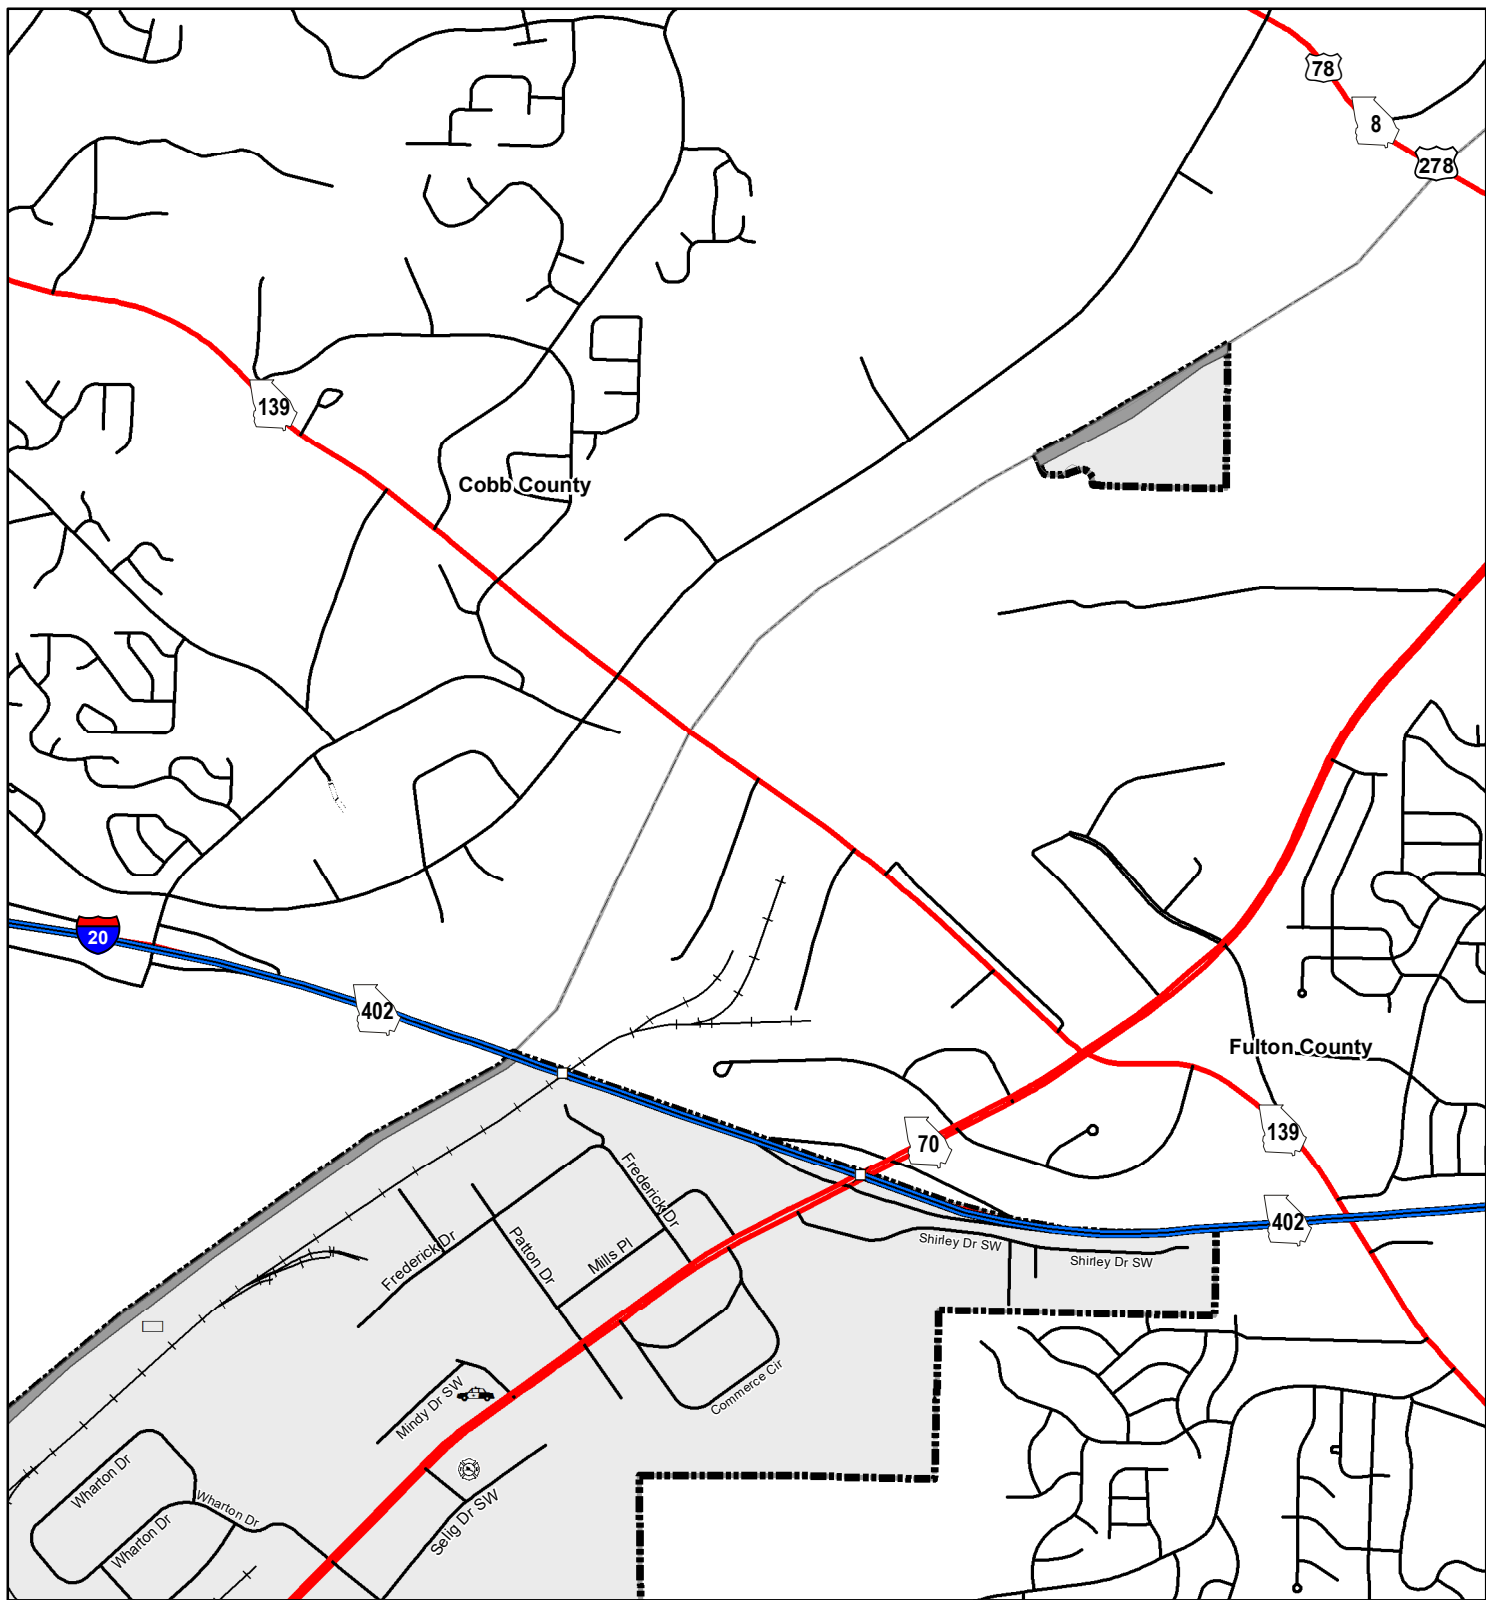

Created by the Office of Transportation Data on 12/6/2023.