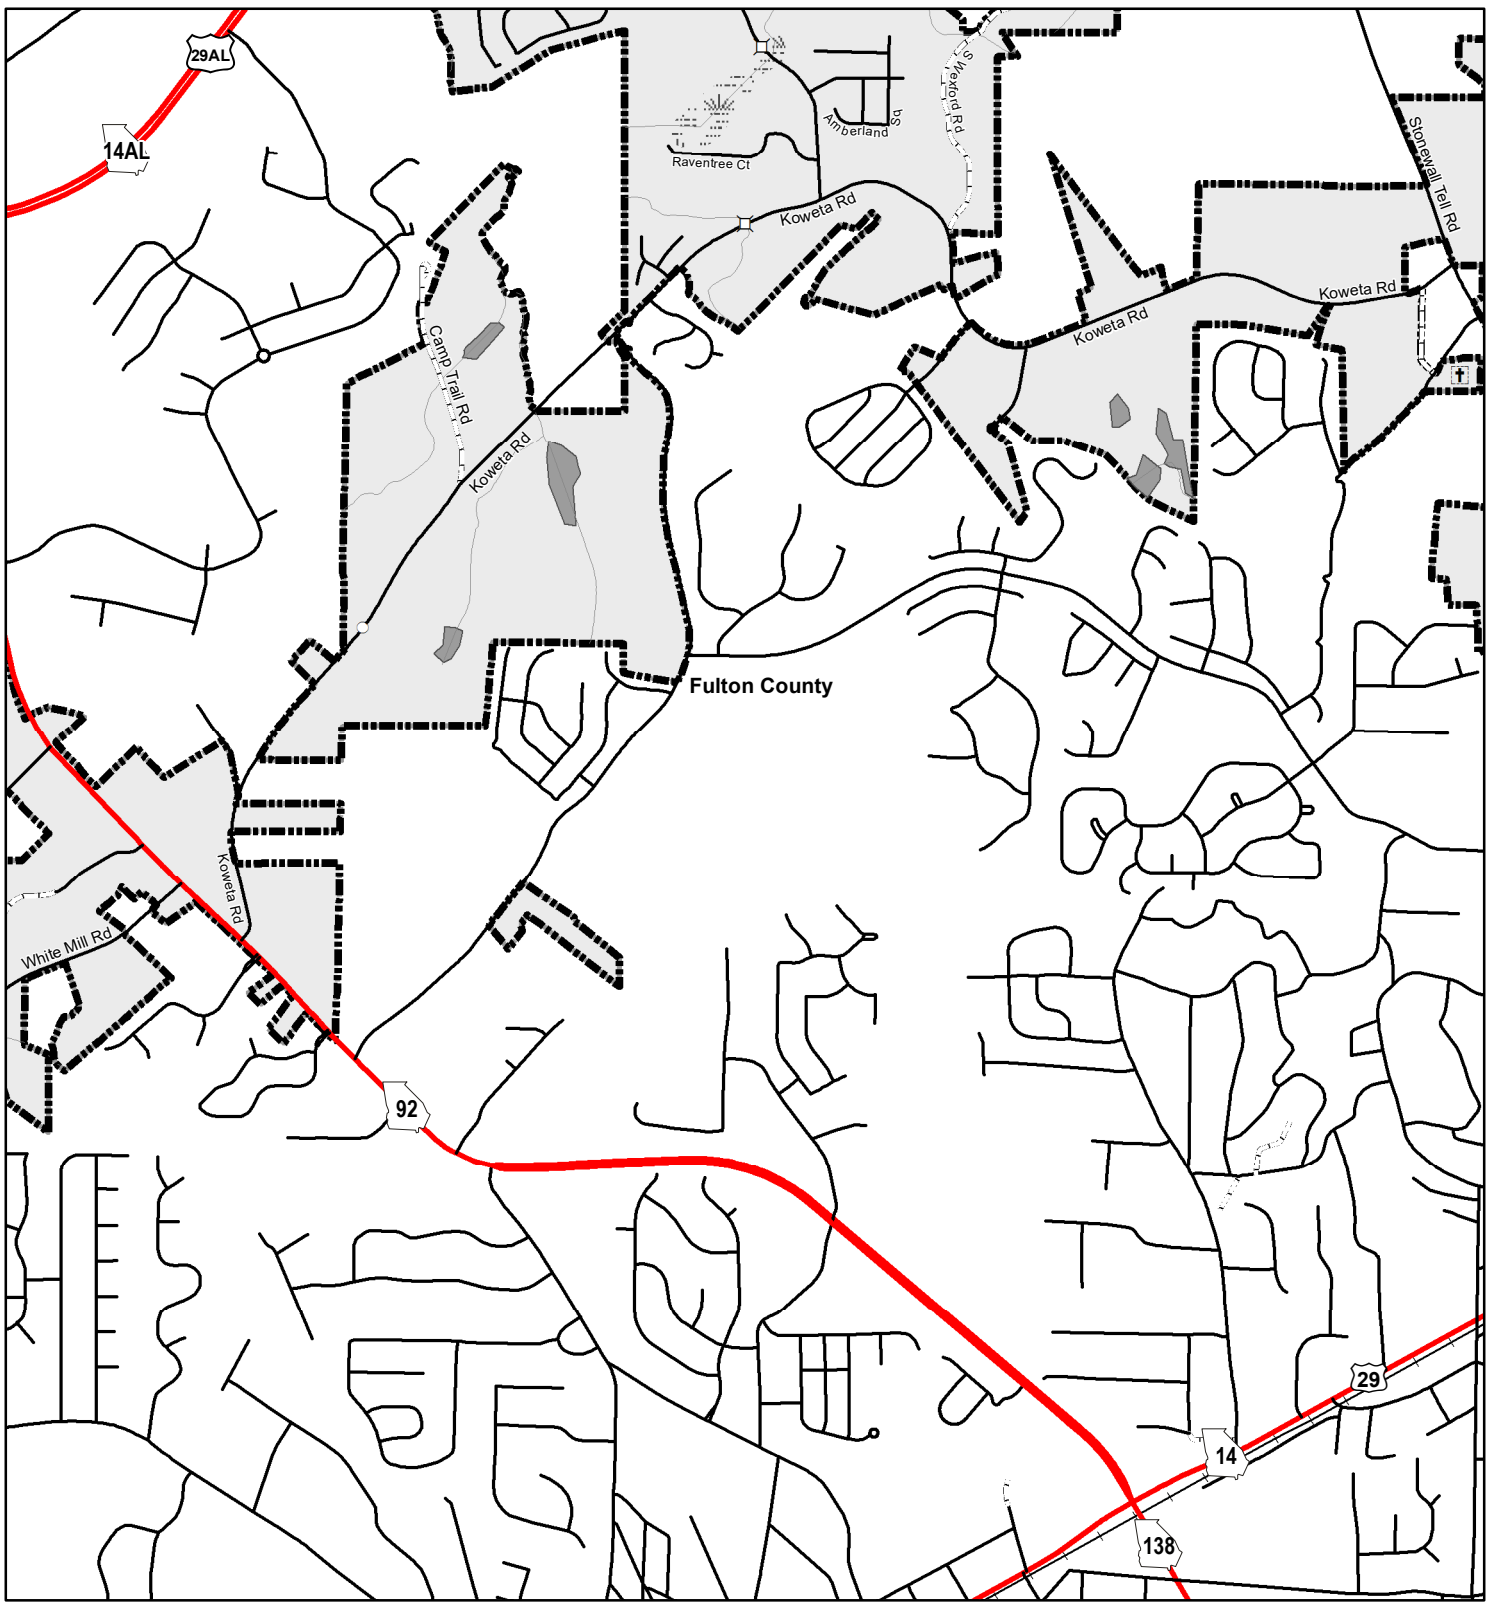

Created by the Office of Transportation Data on 12/6/2023.