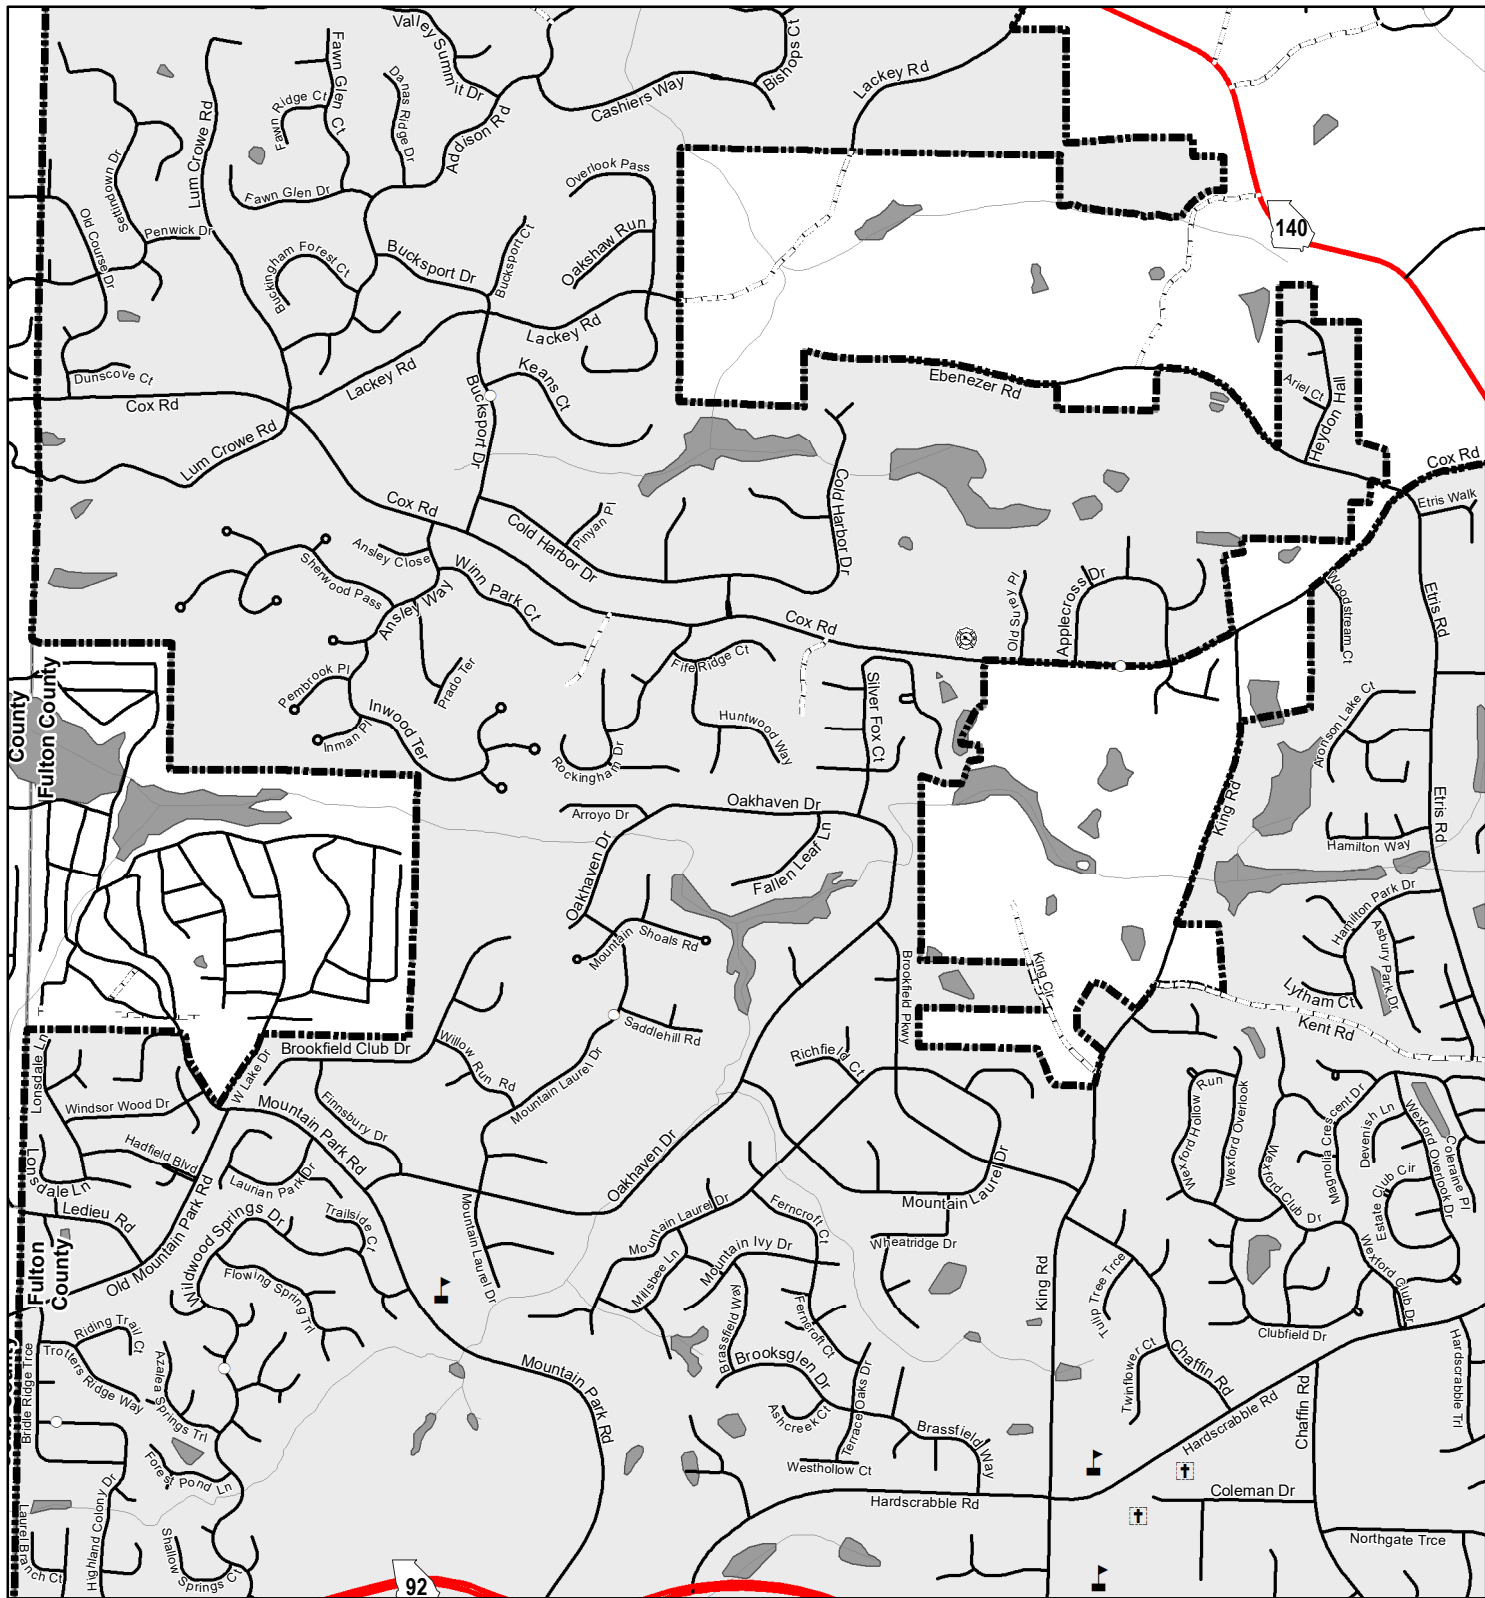

Created by the Office of Transportation Data on 3/25/2024.