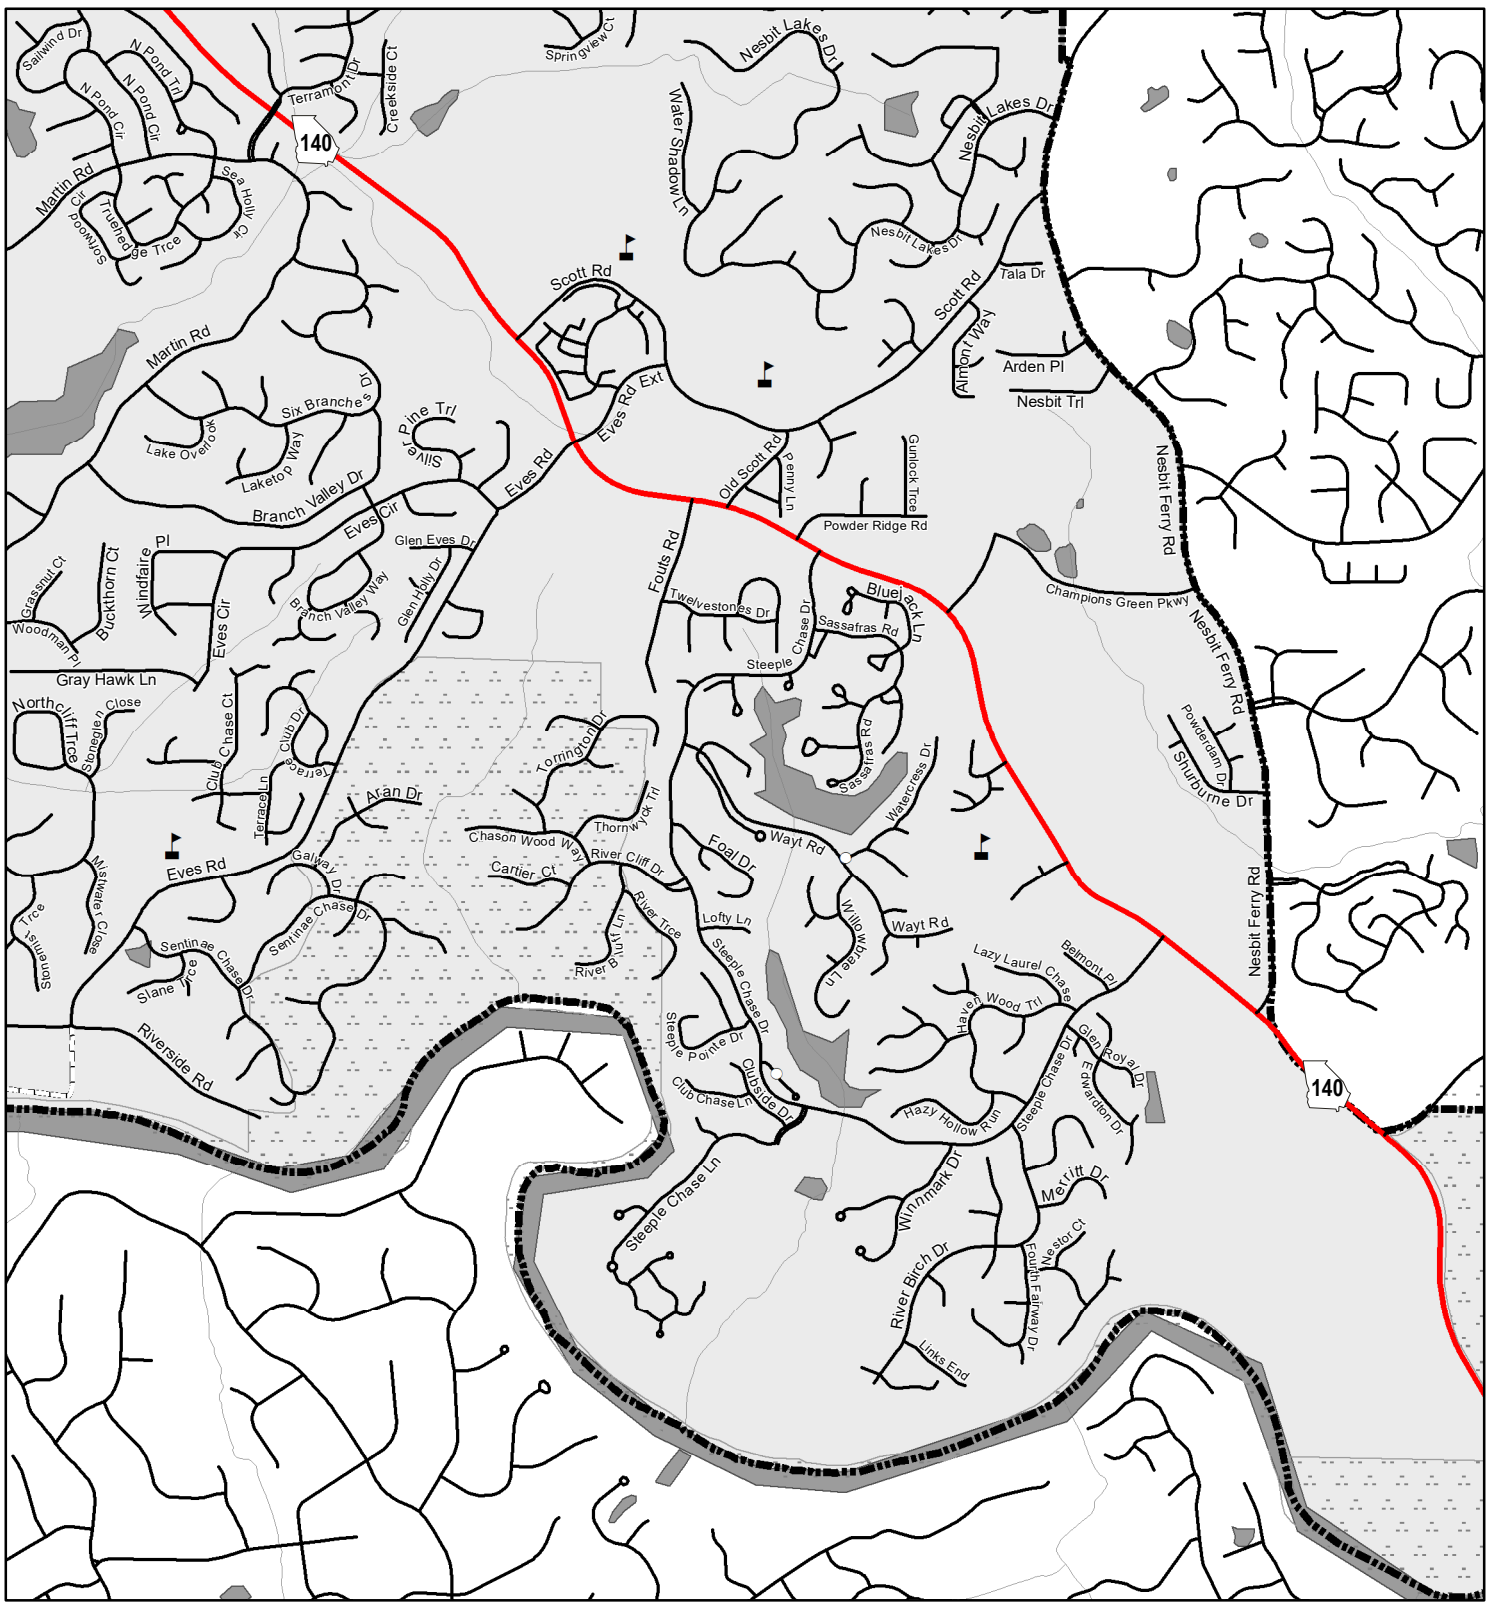

Created by the Office of Transportation Data on 3/25/2024.