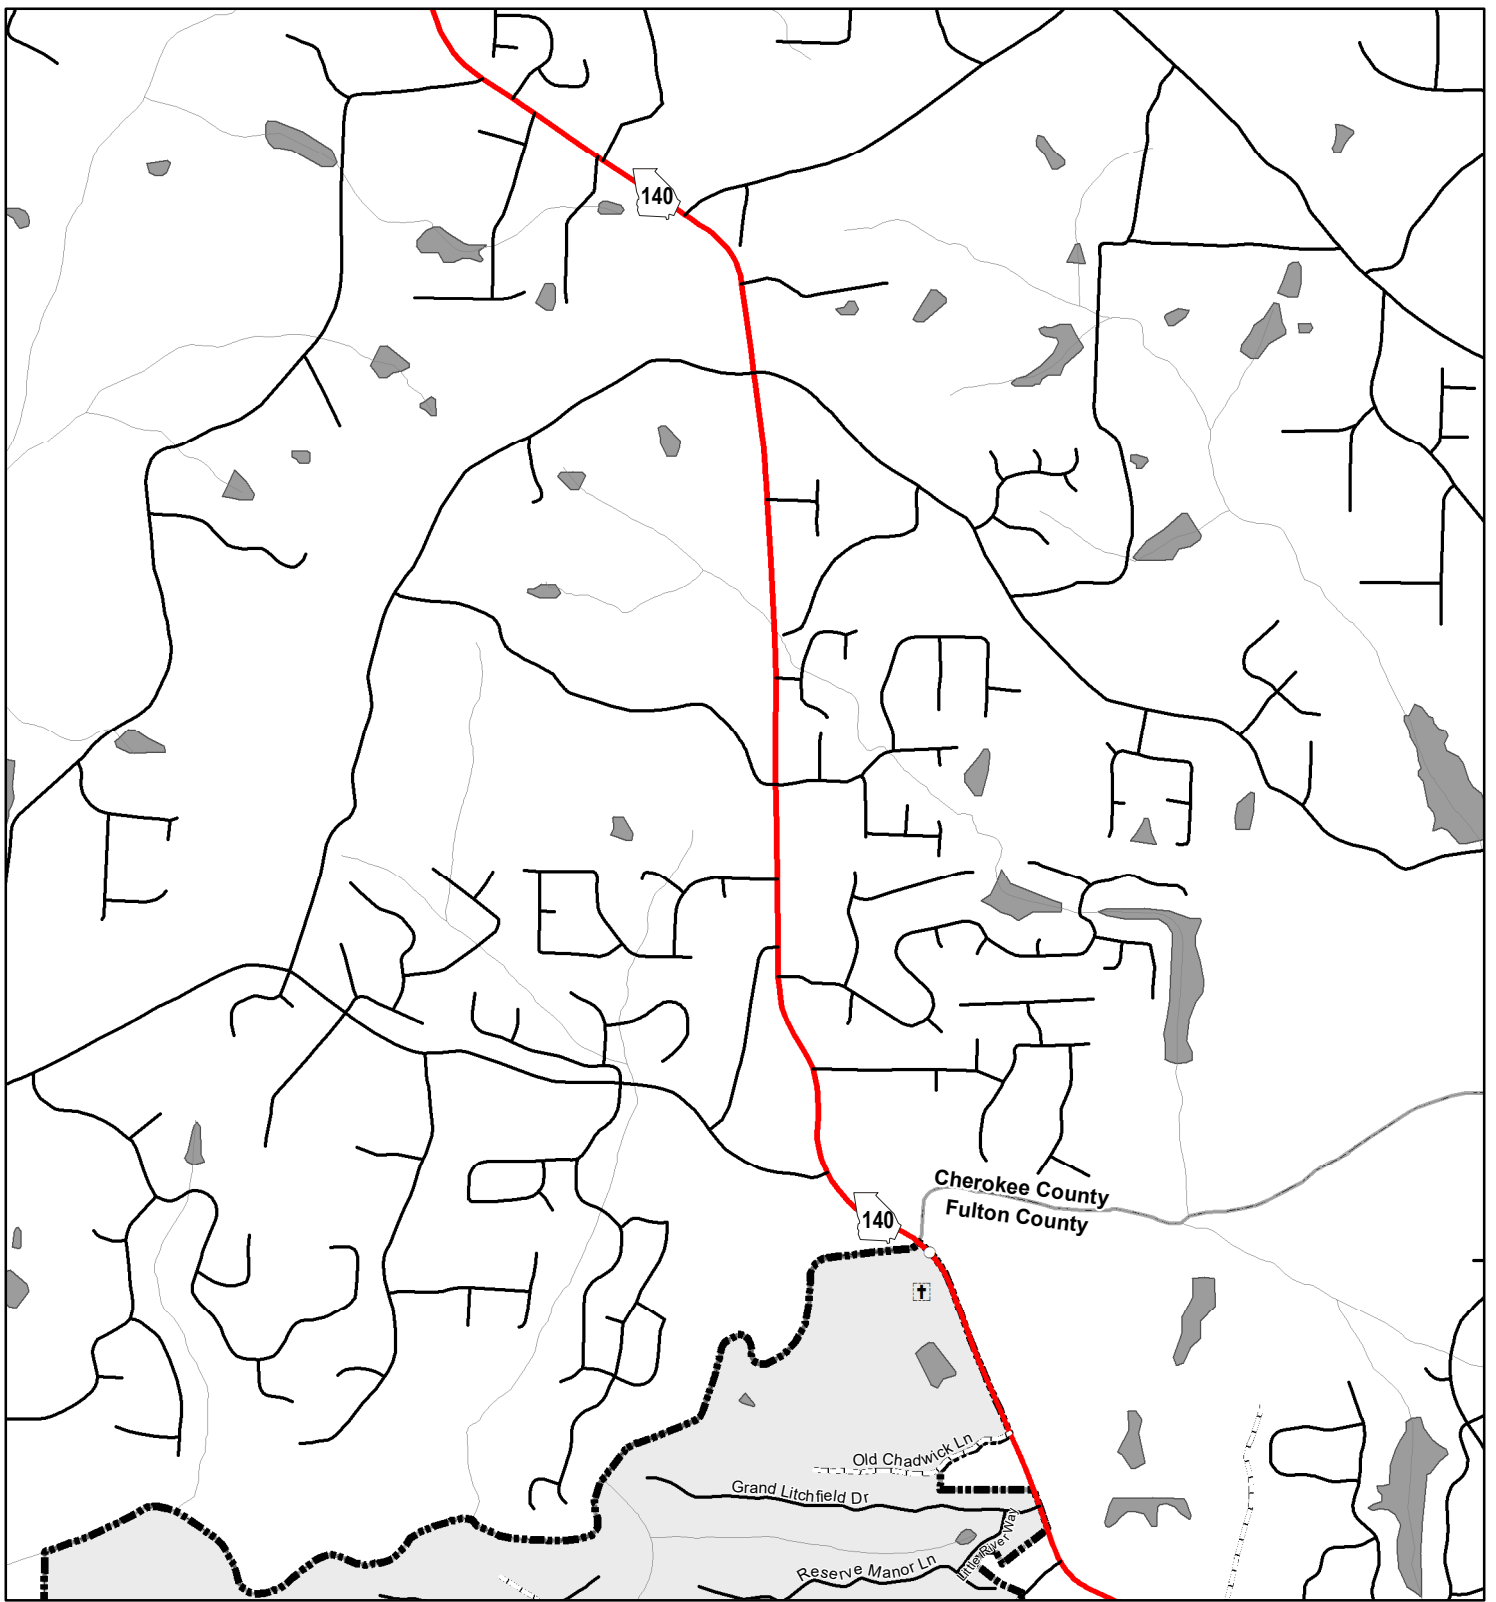

Created by the Office of Transportation Data on 3/25/2024.