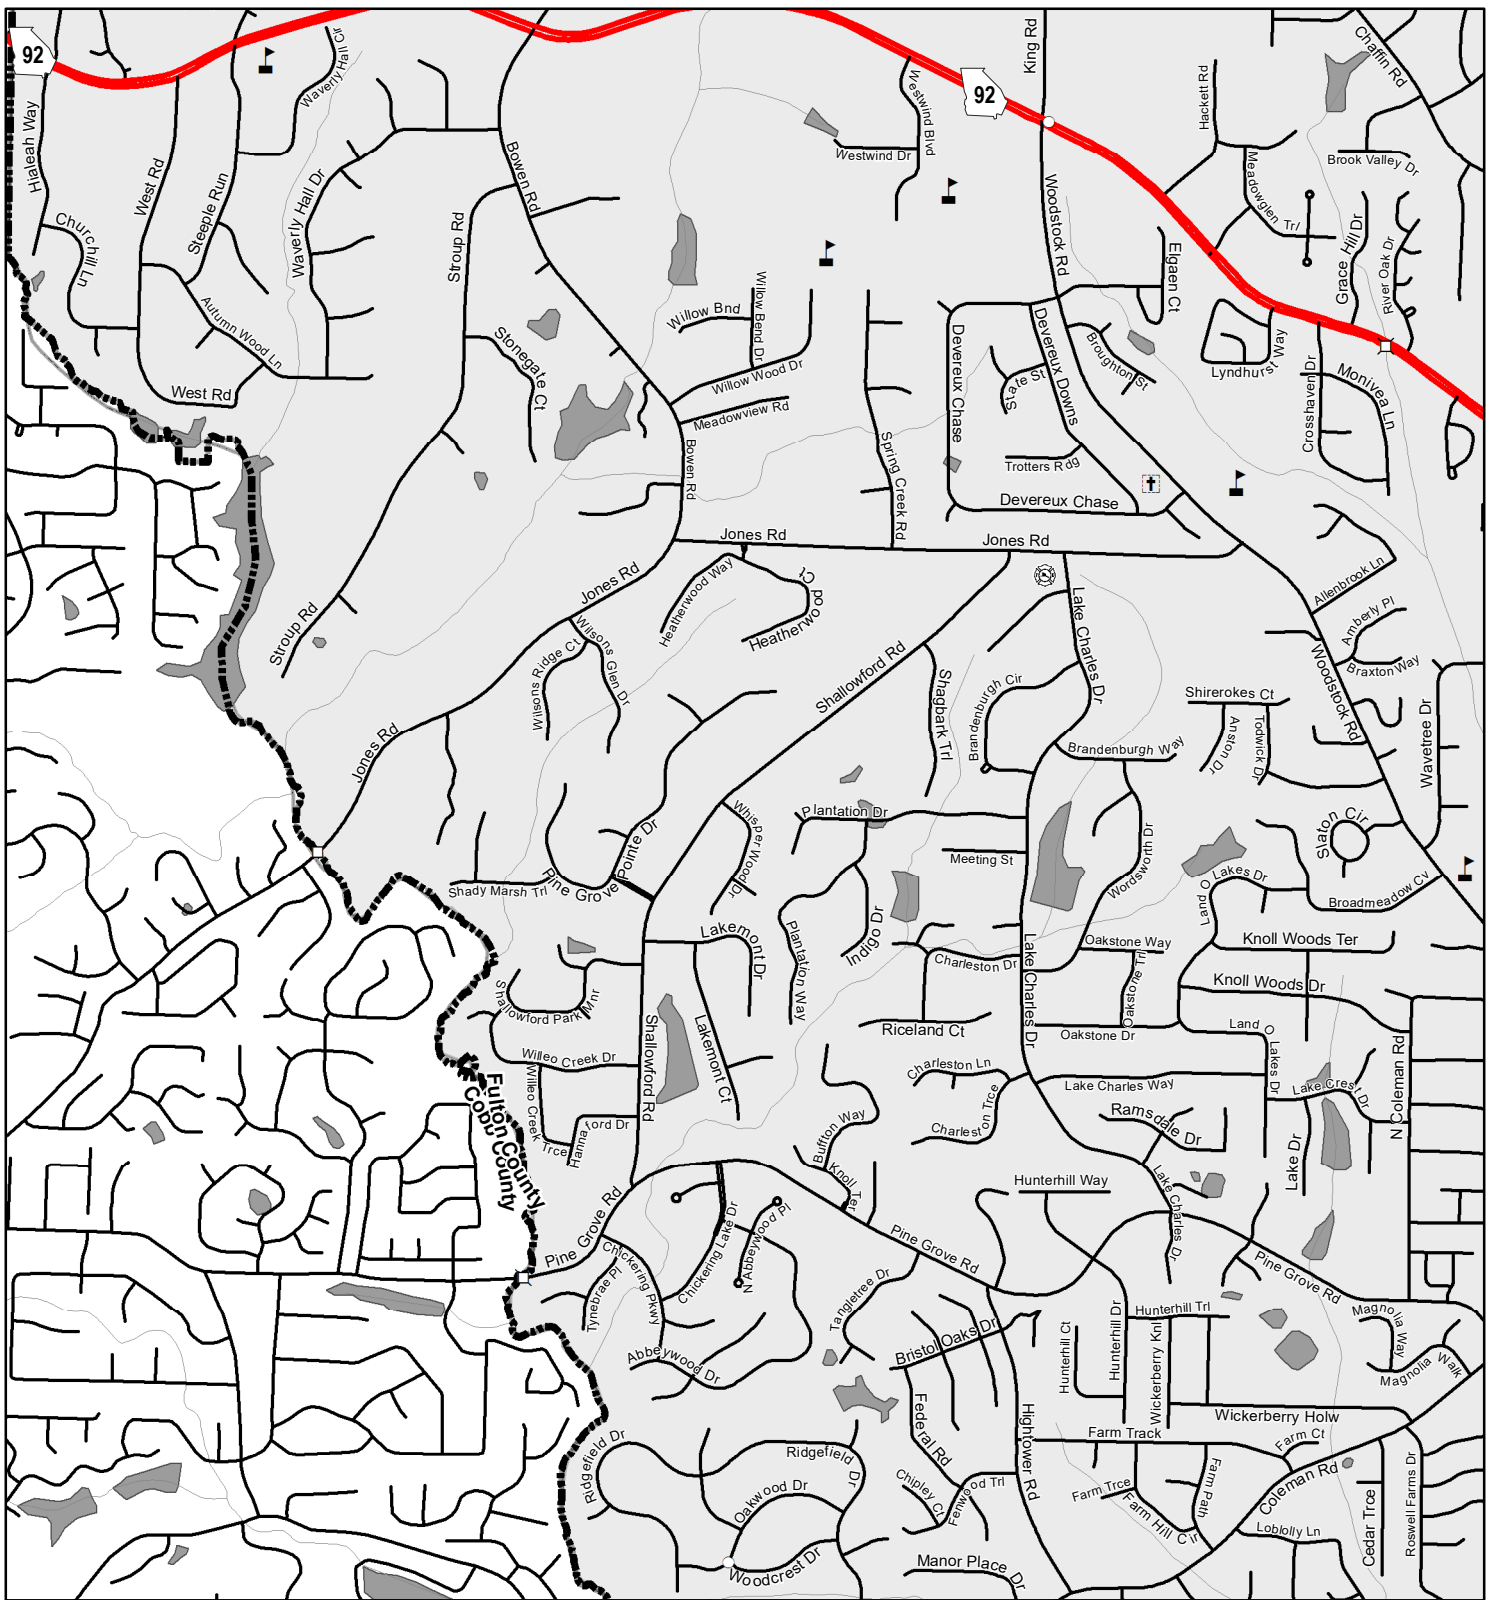

Created by the Office of Transportation Data on 3/25/2024.