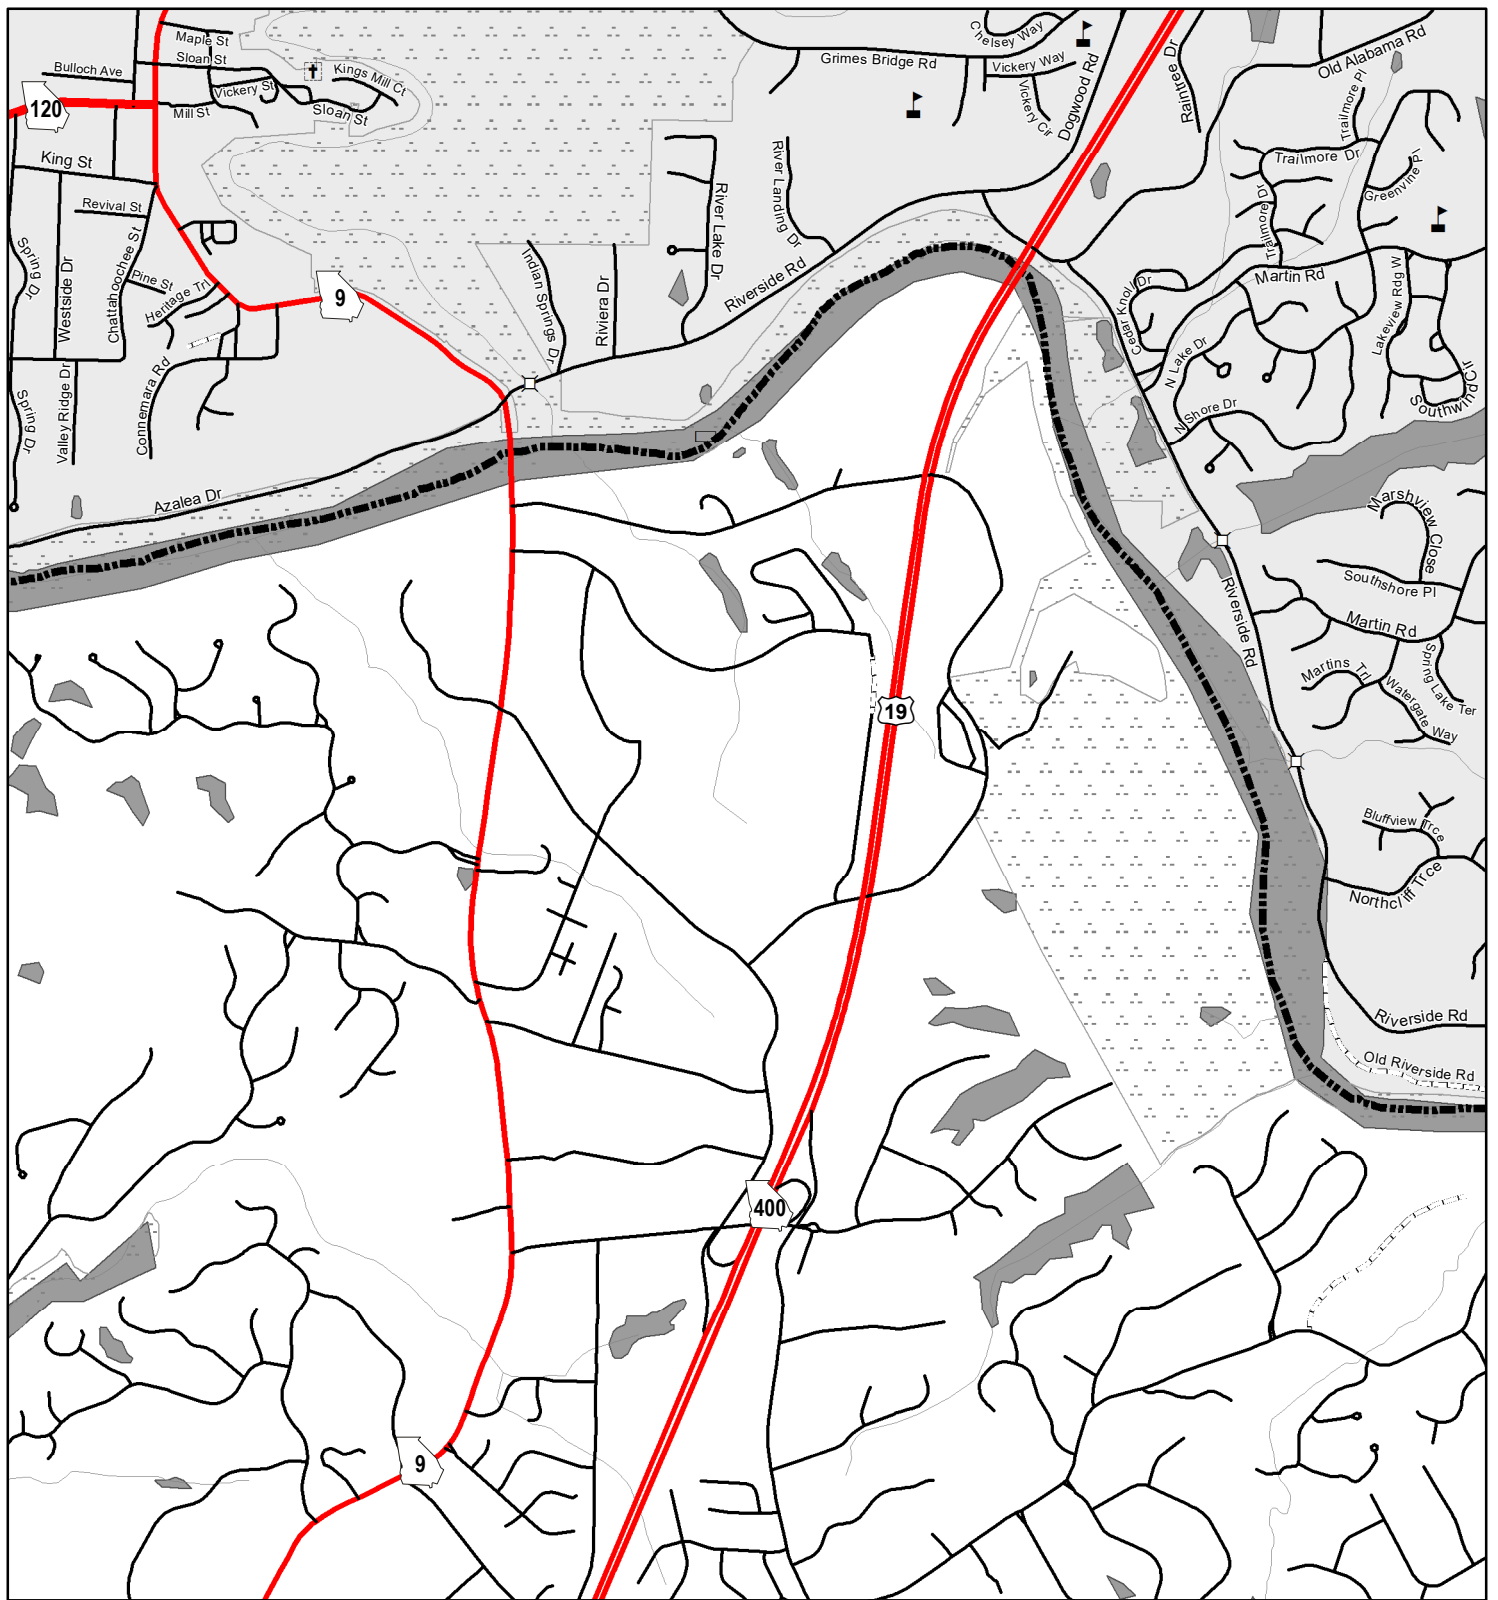

Created by the Office of Transportation Data on 3/25/2024.