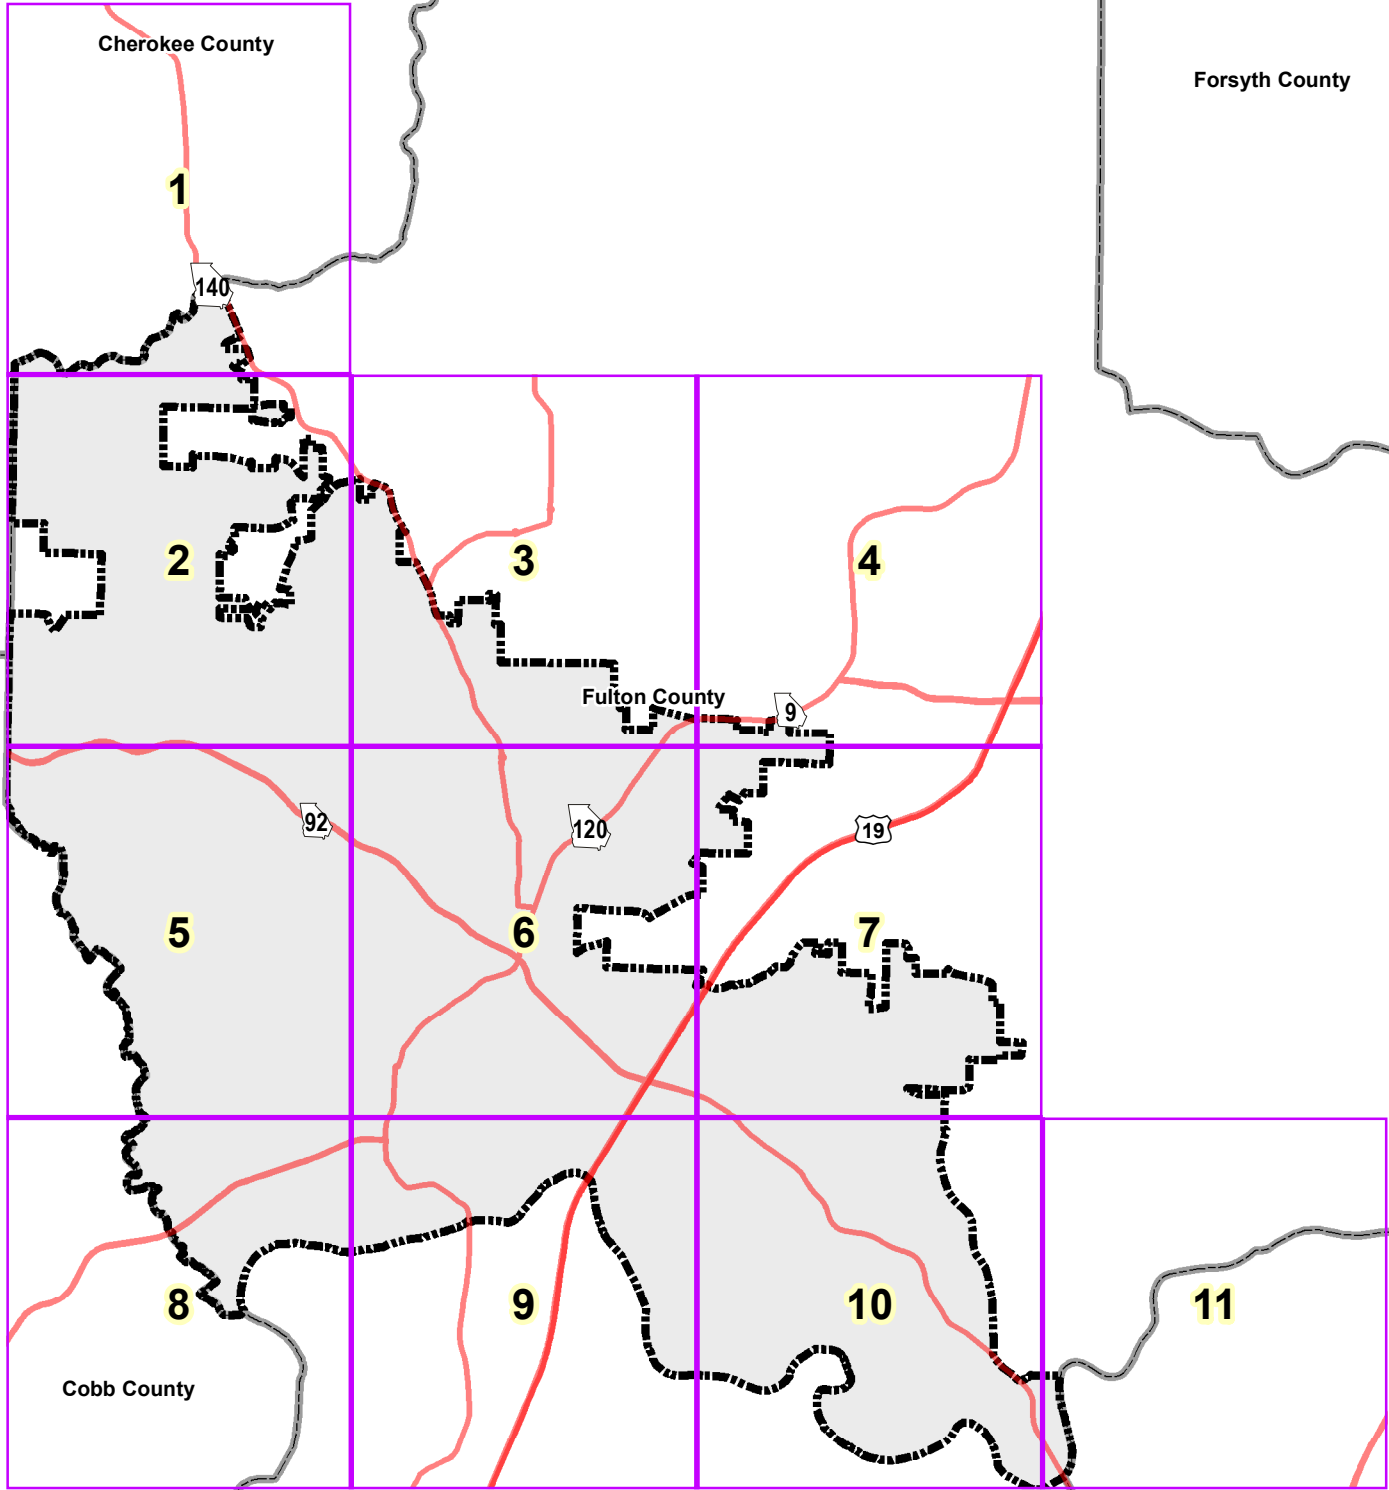

City of Roswell

Represented Mileage: 354 mi
March 2024

The Georgia Department of Transportation makes no representation or warranties, implied or expressed, concerning the accuracy, completeness, reliability, or suitability for any particular purpose of the information and data contained in this map. A list of maps created and maintained by the Georgia Department of Transportation is available on our website's Maps page, <https://www.dot.ga.gov/GDOT/Pages/Maps.aspx>. For a list of our map's data sources, visit <https://www.dot.ga.gov/DriveSmart/MapsData/Documents/DataIndex.pdf>. For more information, contact the GDOT Office of Transportation Data at (404) 347-0701 or send an e-mail to OTDCustomerService@dot.ga.gov.

DeKalb County