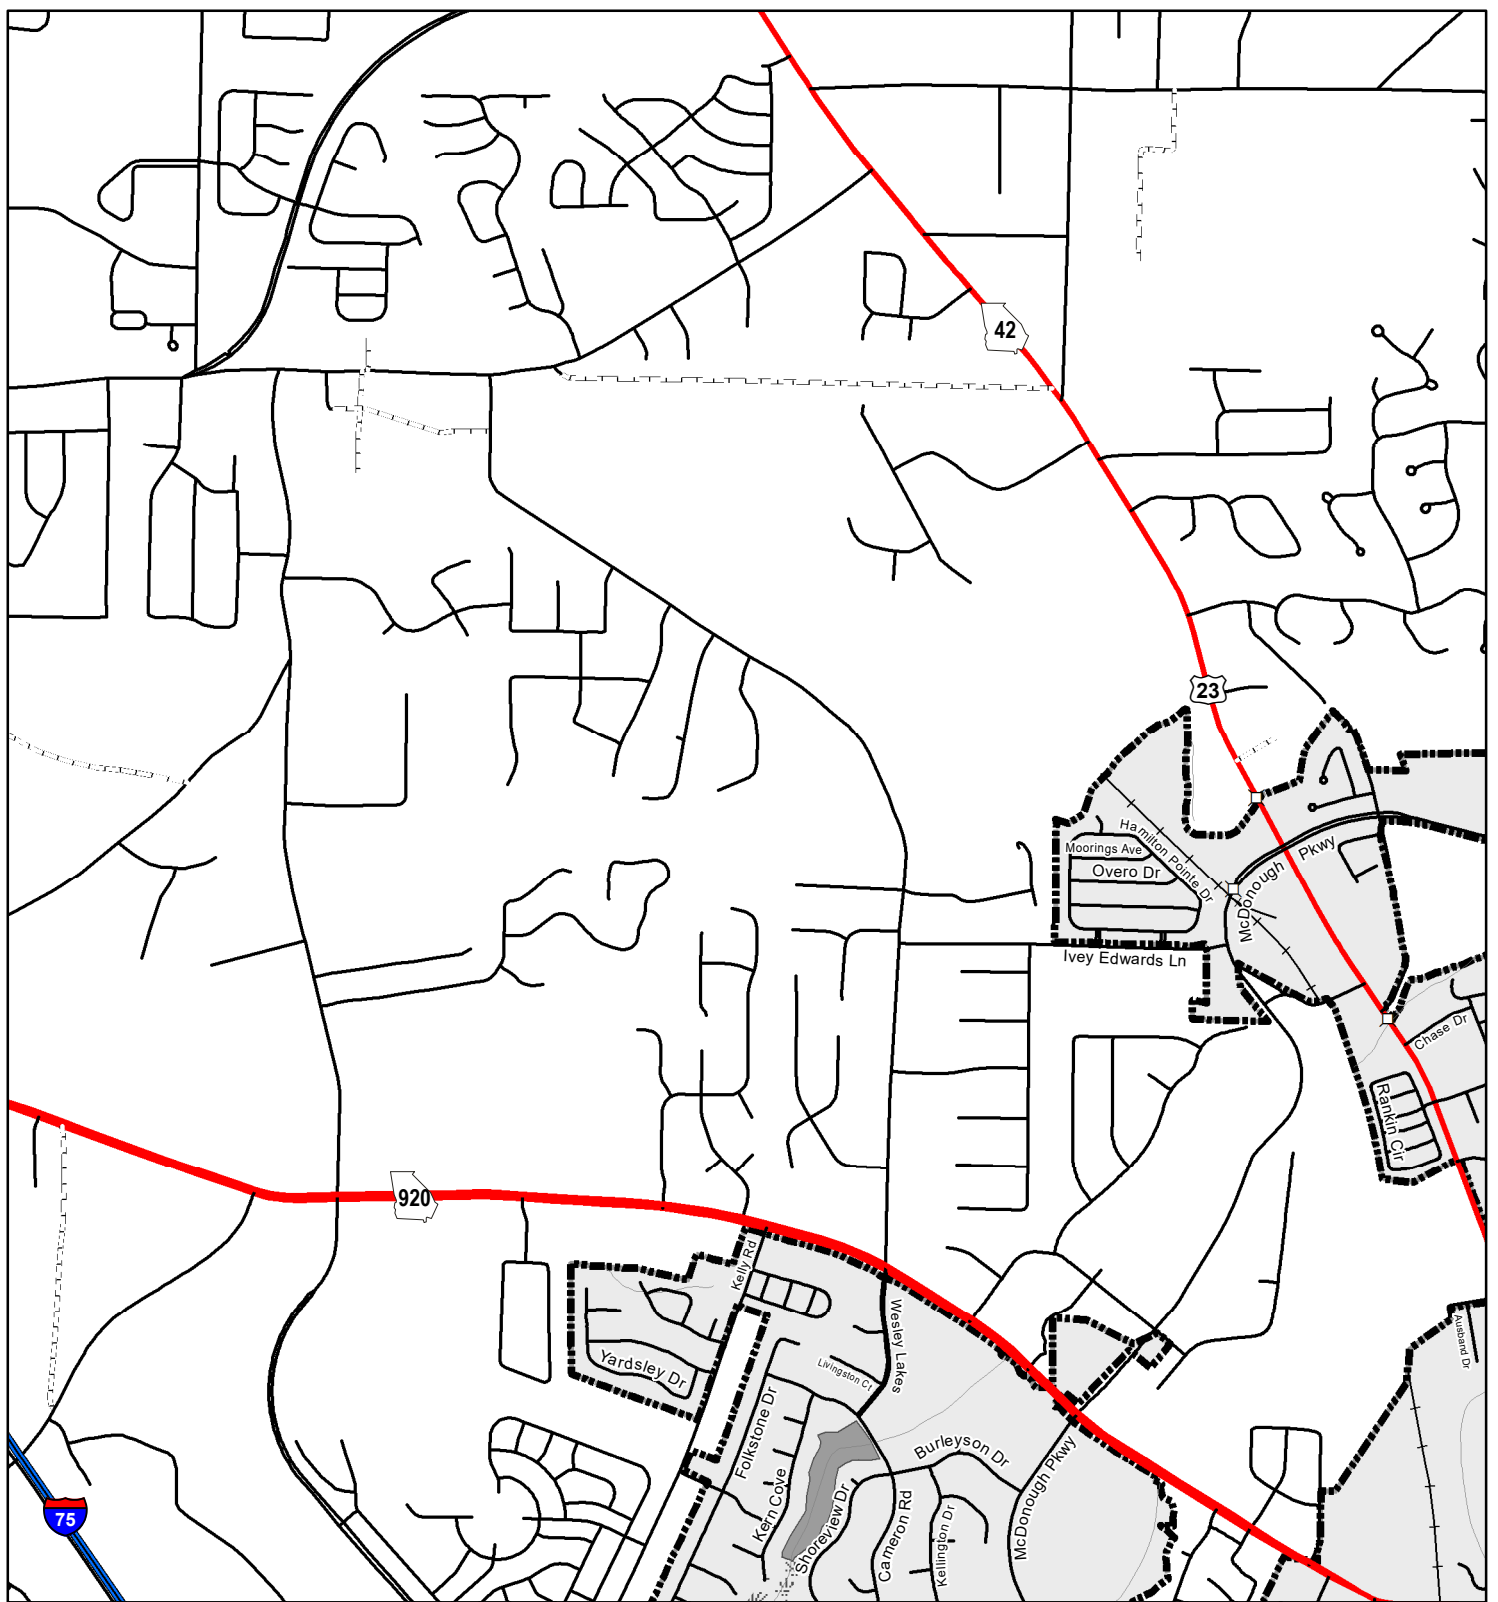

Created by the Office of Transportation Data on 7/12/2023.