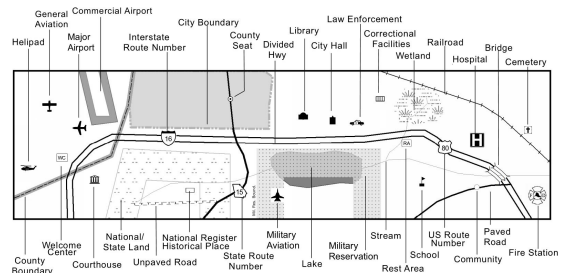

Created by the Office of Transportation Data on 7/12/2023.