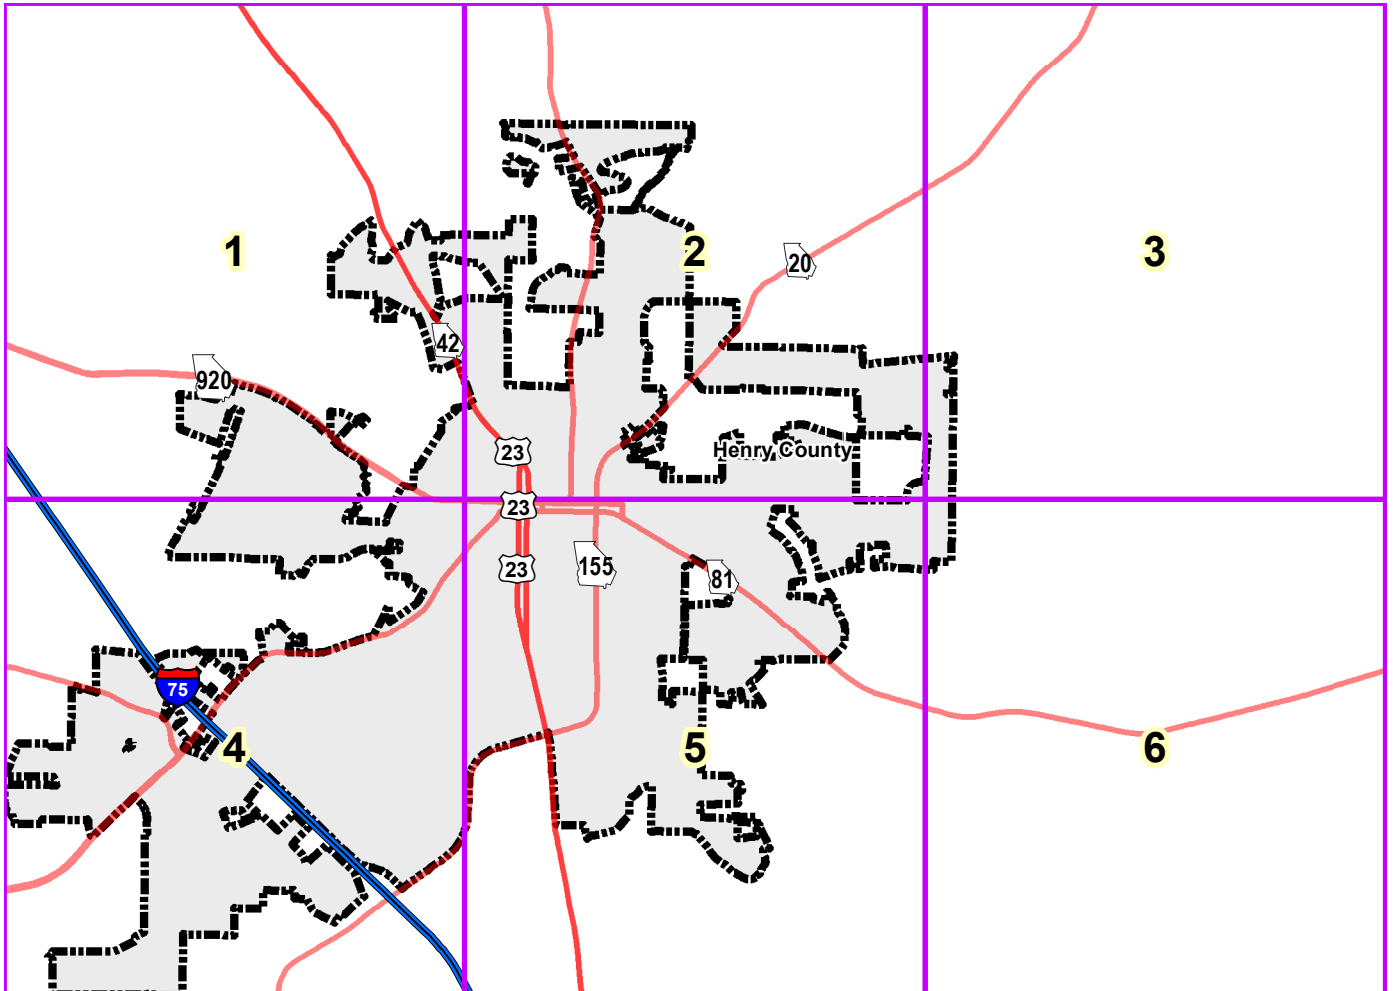

# City of McDonough

Represented Mileage: 101 mi  
July 2023

Created by the Office of Transportation Data on 7/12/2023.

The Georgia Department of Transportation makes no representation or warranties, implied or expressed, concerning the accuracy, completeness, reliability, or suitability for any particular purpose of the information and data contained in this map. A list of maps created and maintained by the Georgia Department of Transportation is available on our website's Maps page. <https://www.dot.ga.gov/GDOT/Pages/Maps.aspx>. For a list of our map's data sources, visit <https://www.dot.ga.gov/DriveSmart/MapsData/Documents/DataIndex.pdf>. For more information, contact the GDOT Office of Transportation Data at (404) 347-0701 or send an e-mail to [OTDCustomerService@dot.ga.gov](mailto:OTDCustomerService@dot.ga.gov).