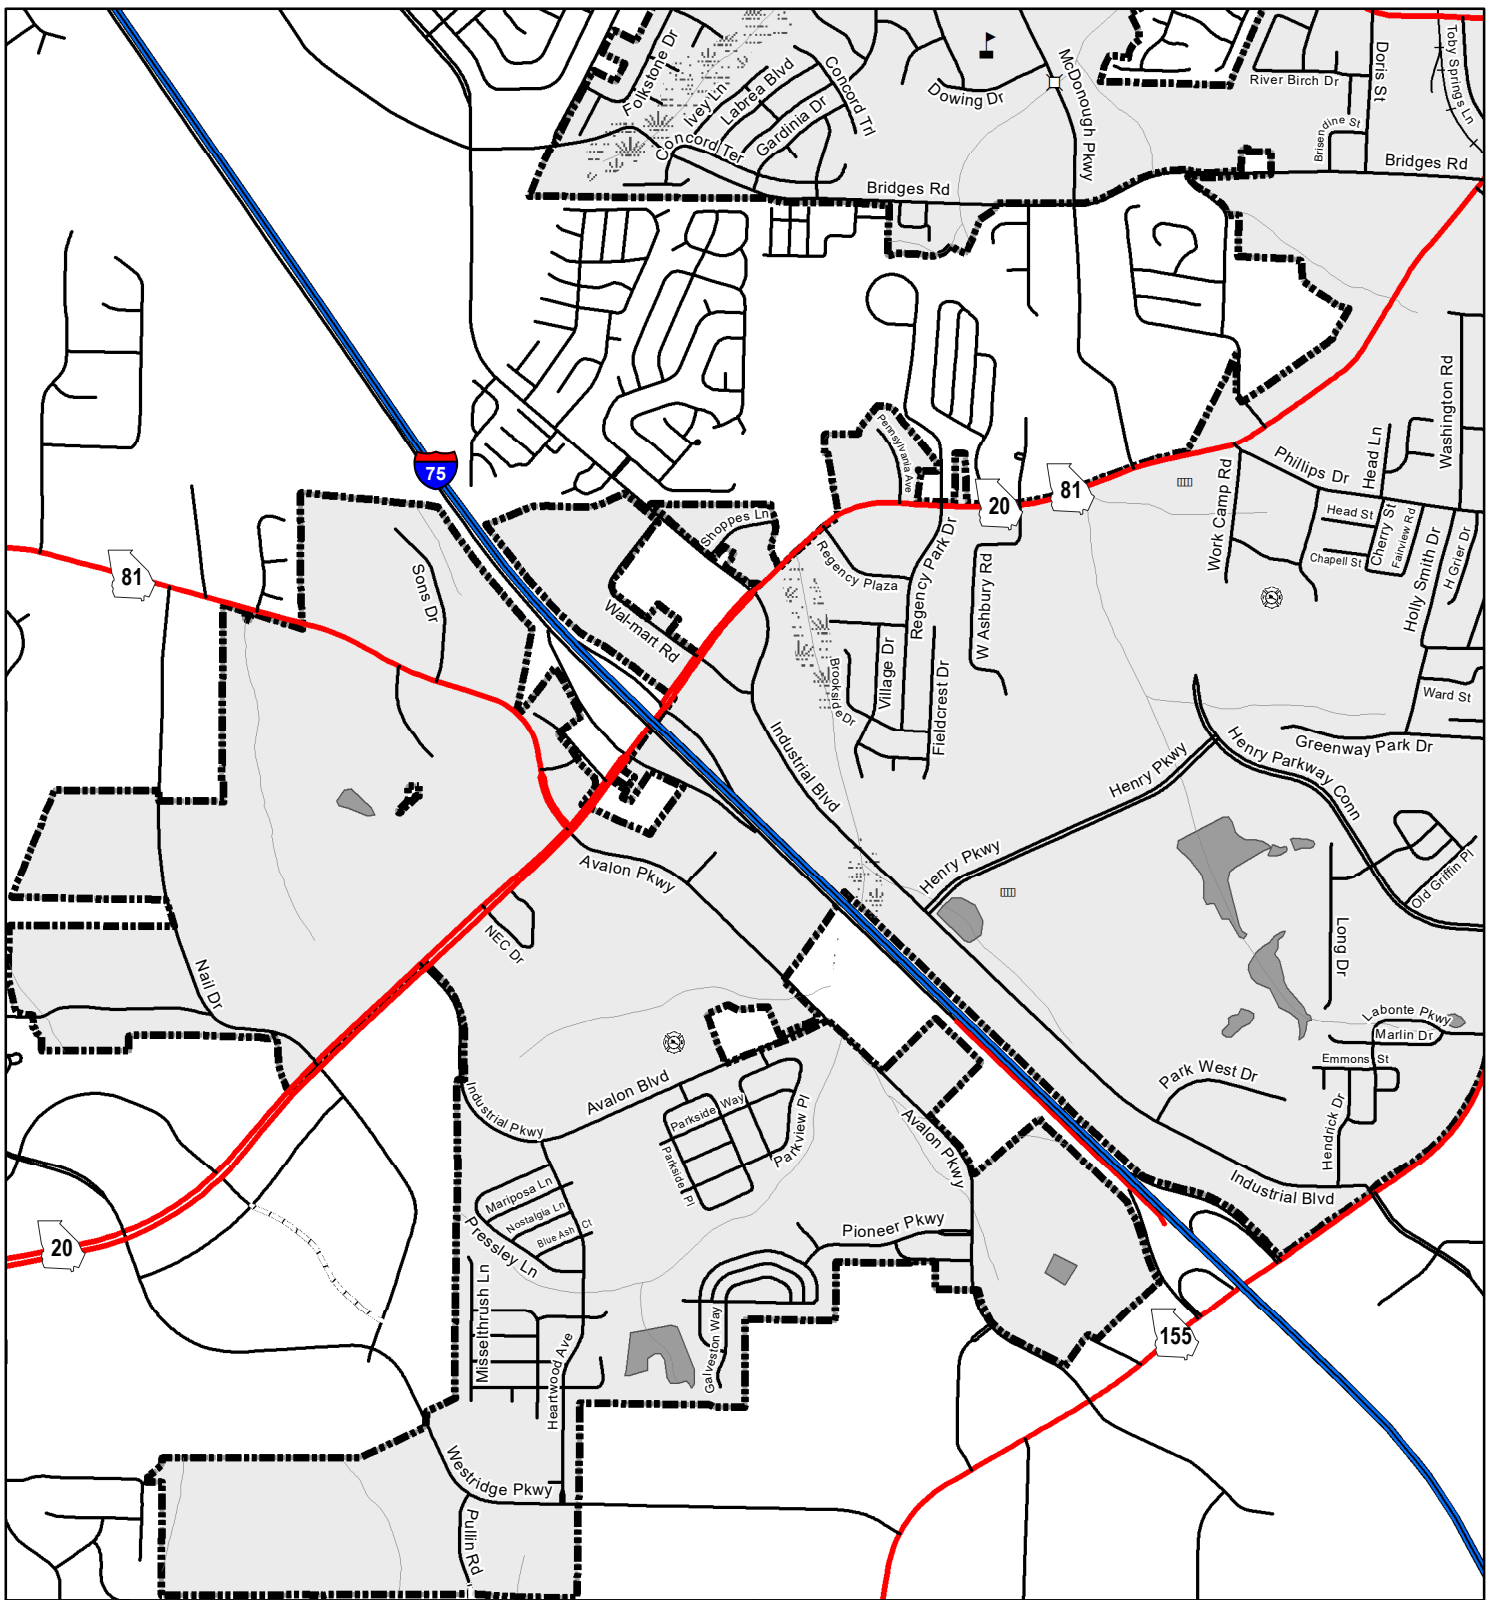

Created by the Office of Transportation Data on 7/12/2023.