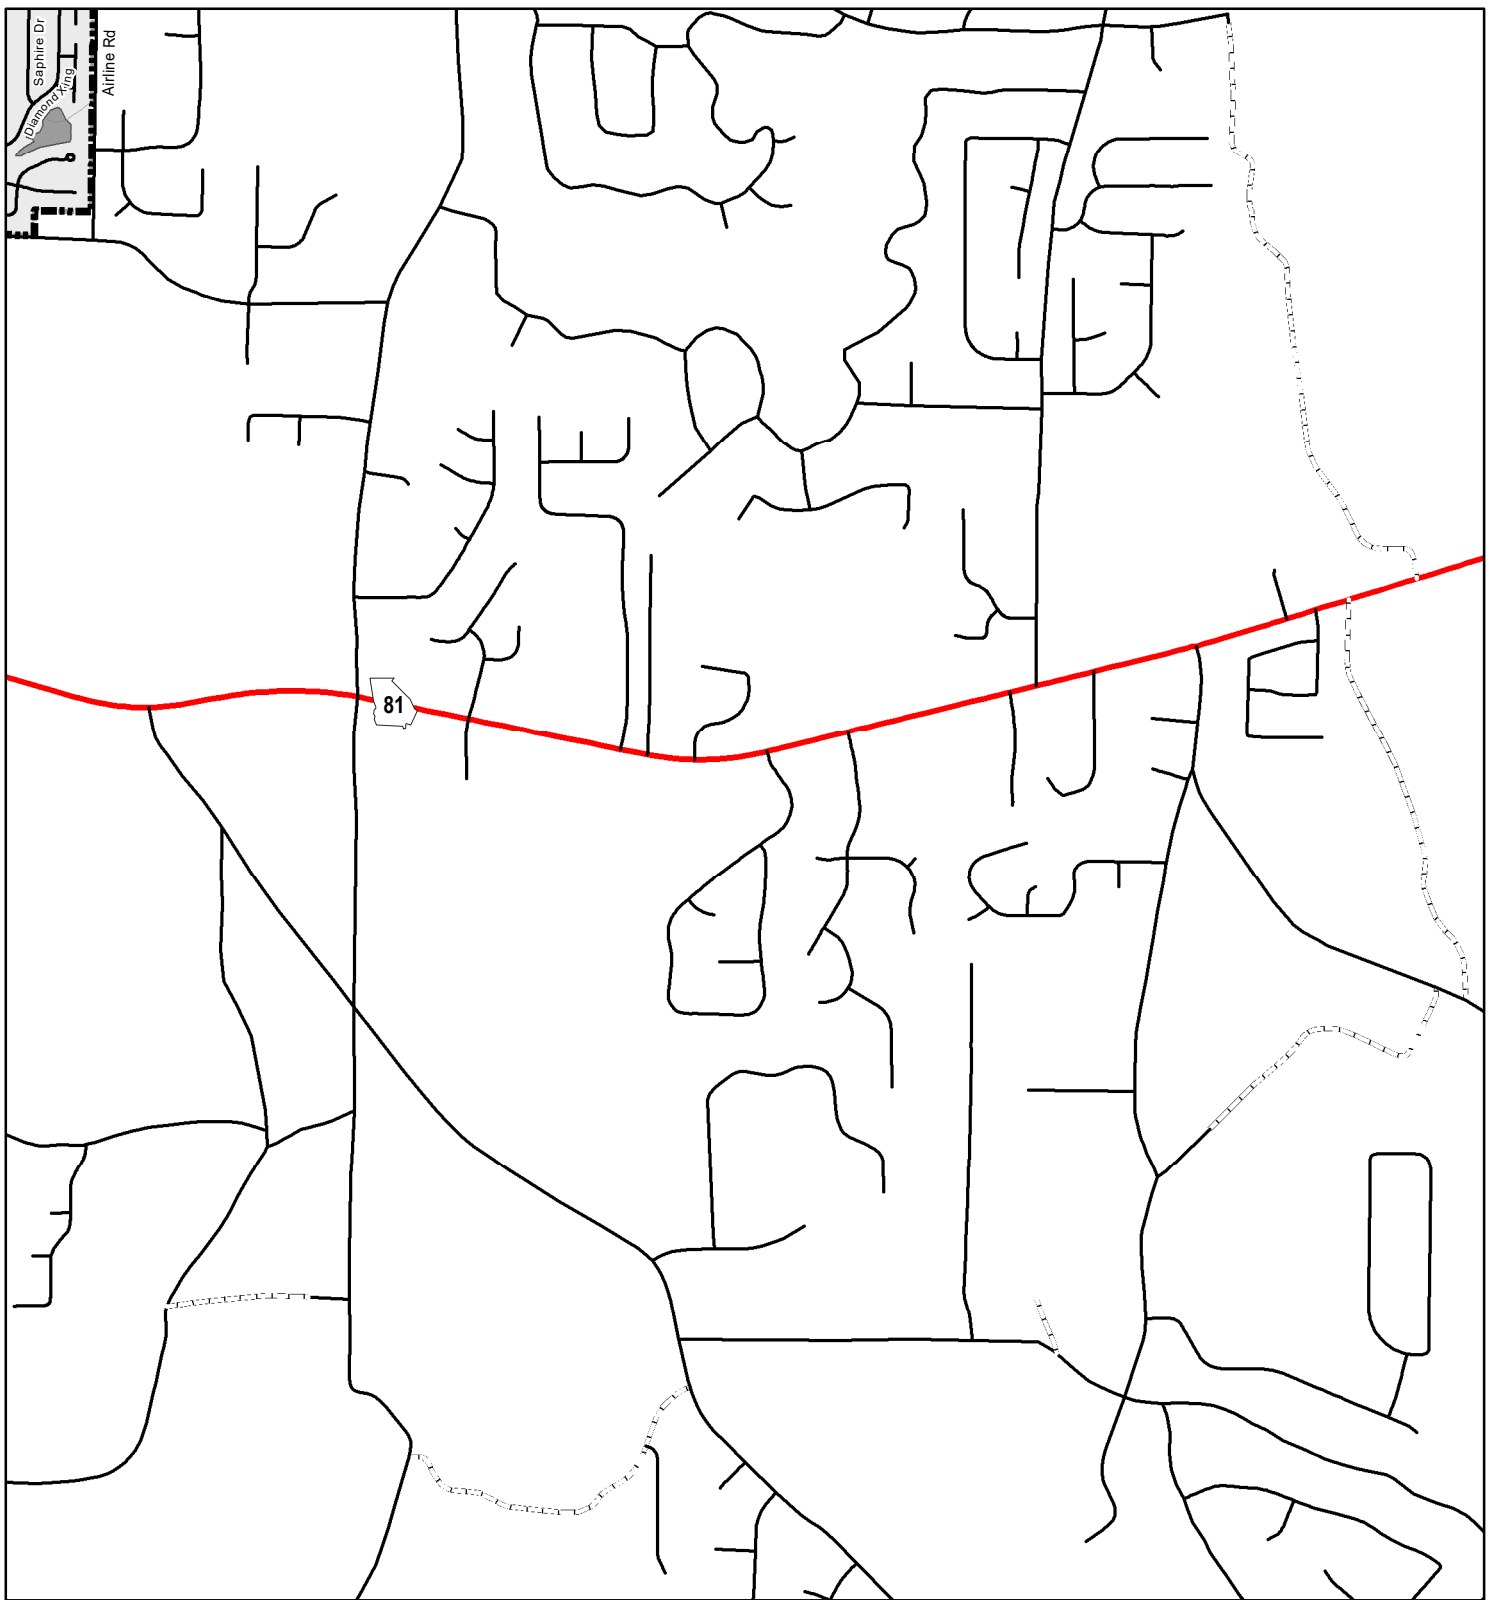

Created by the Office of Transportation Data on 7/12/2023.