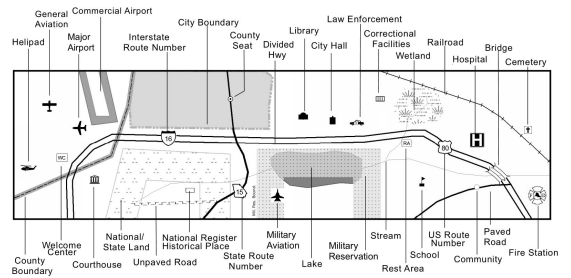

Created by the Office of Transportation Data on 7/12/2023.