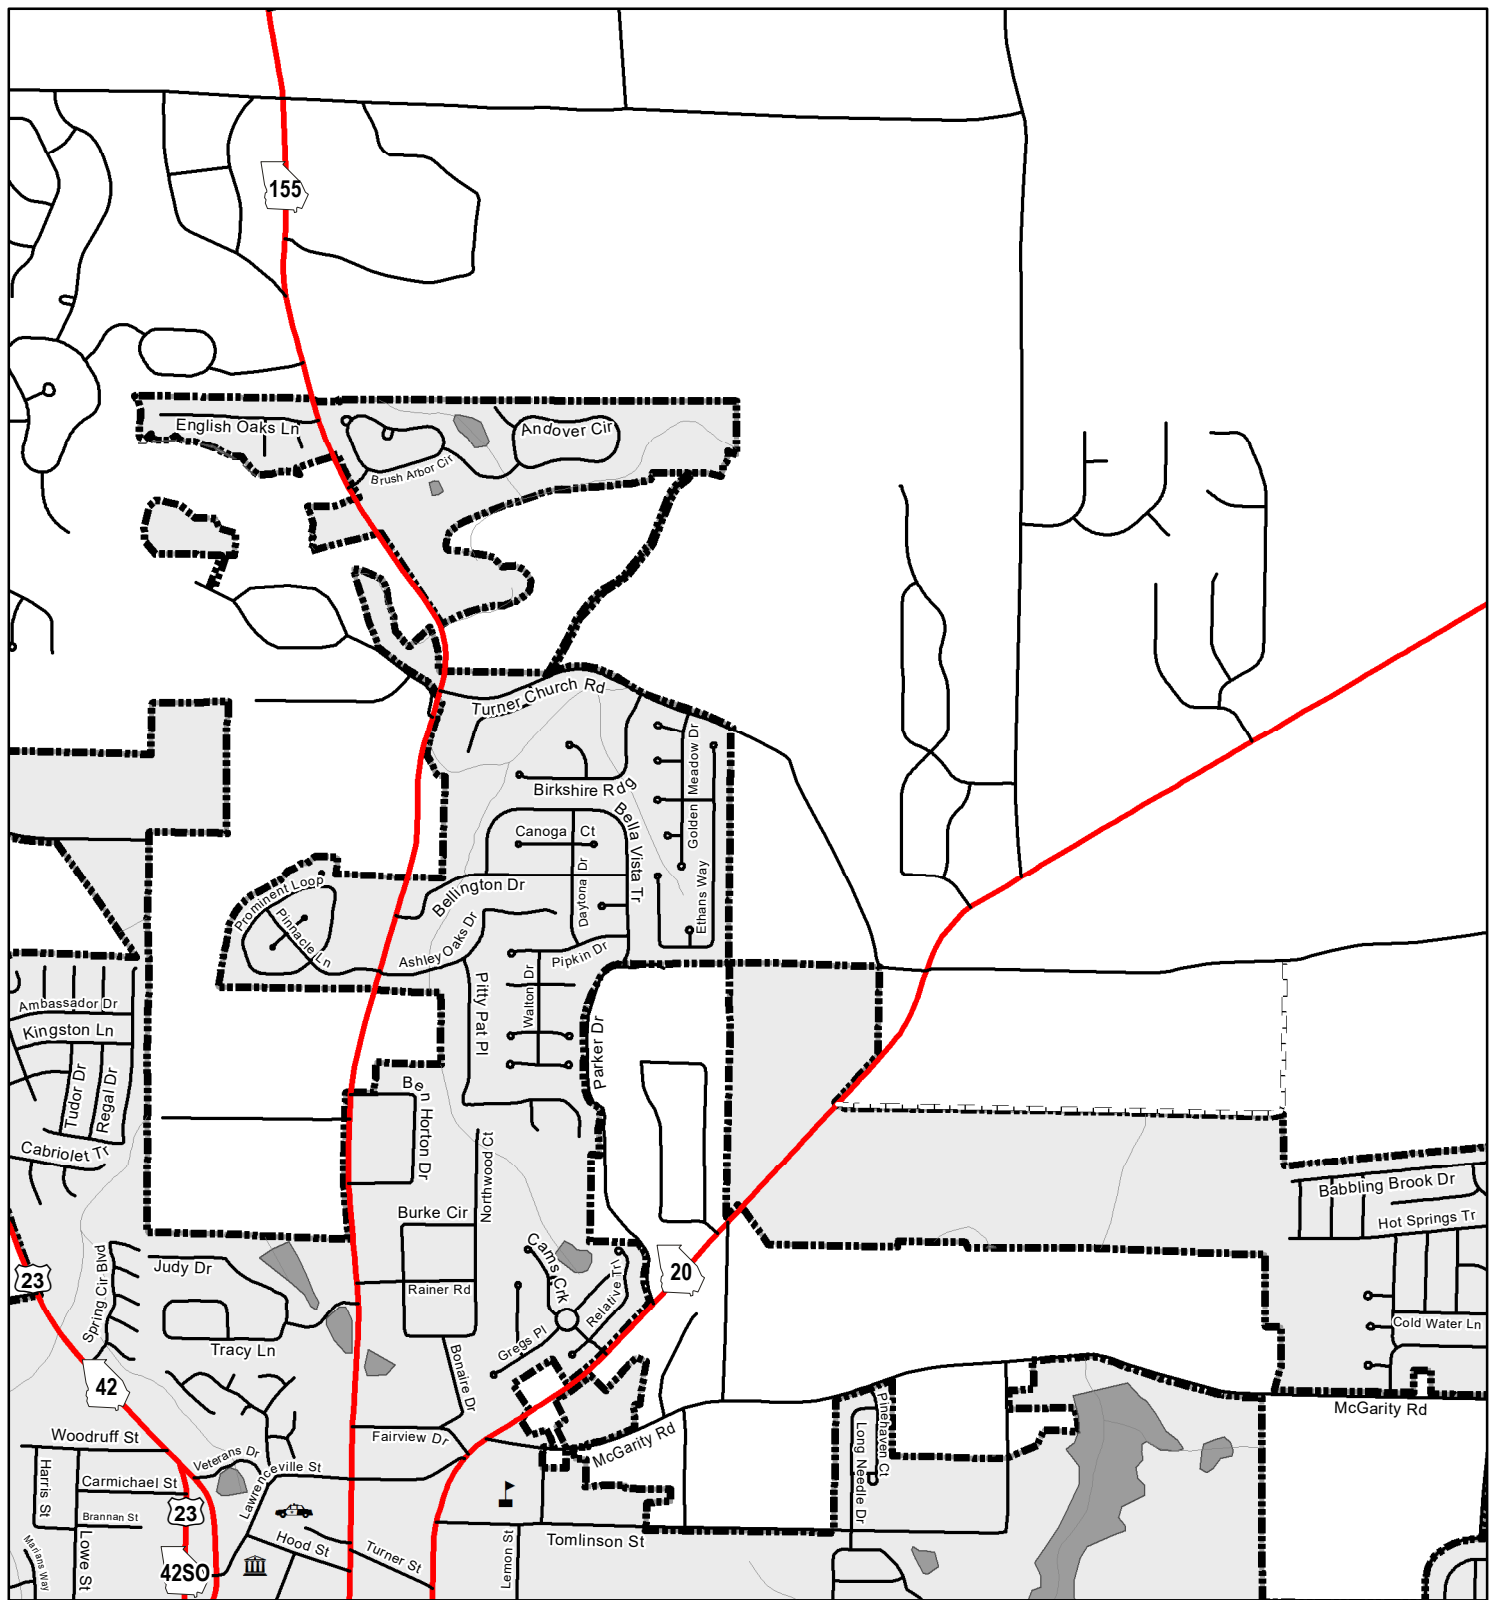

Created by the Office of Transportation Data on 7/12/2023.