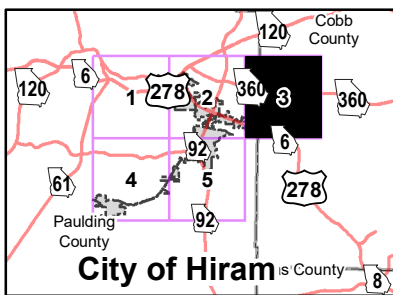

Created by the Office of Transportation Data on 6/26/2023.