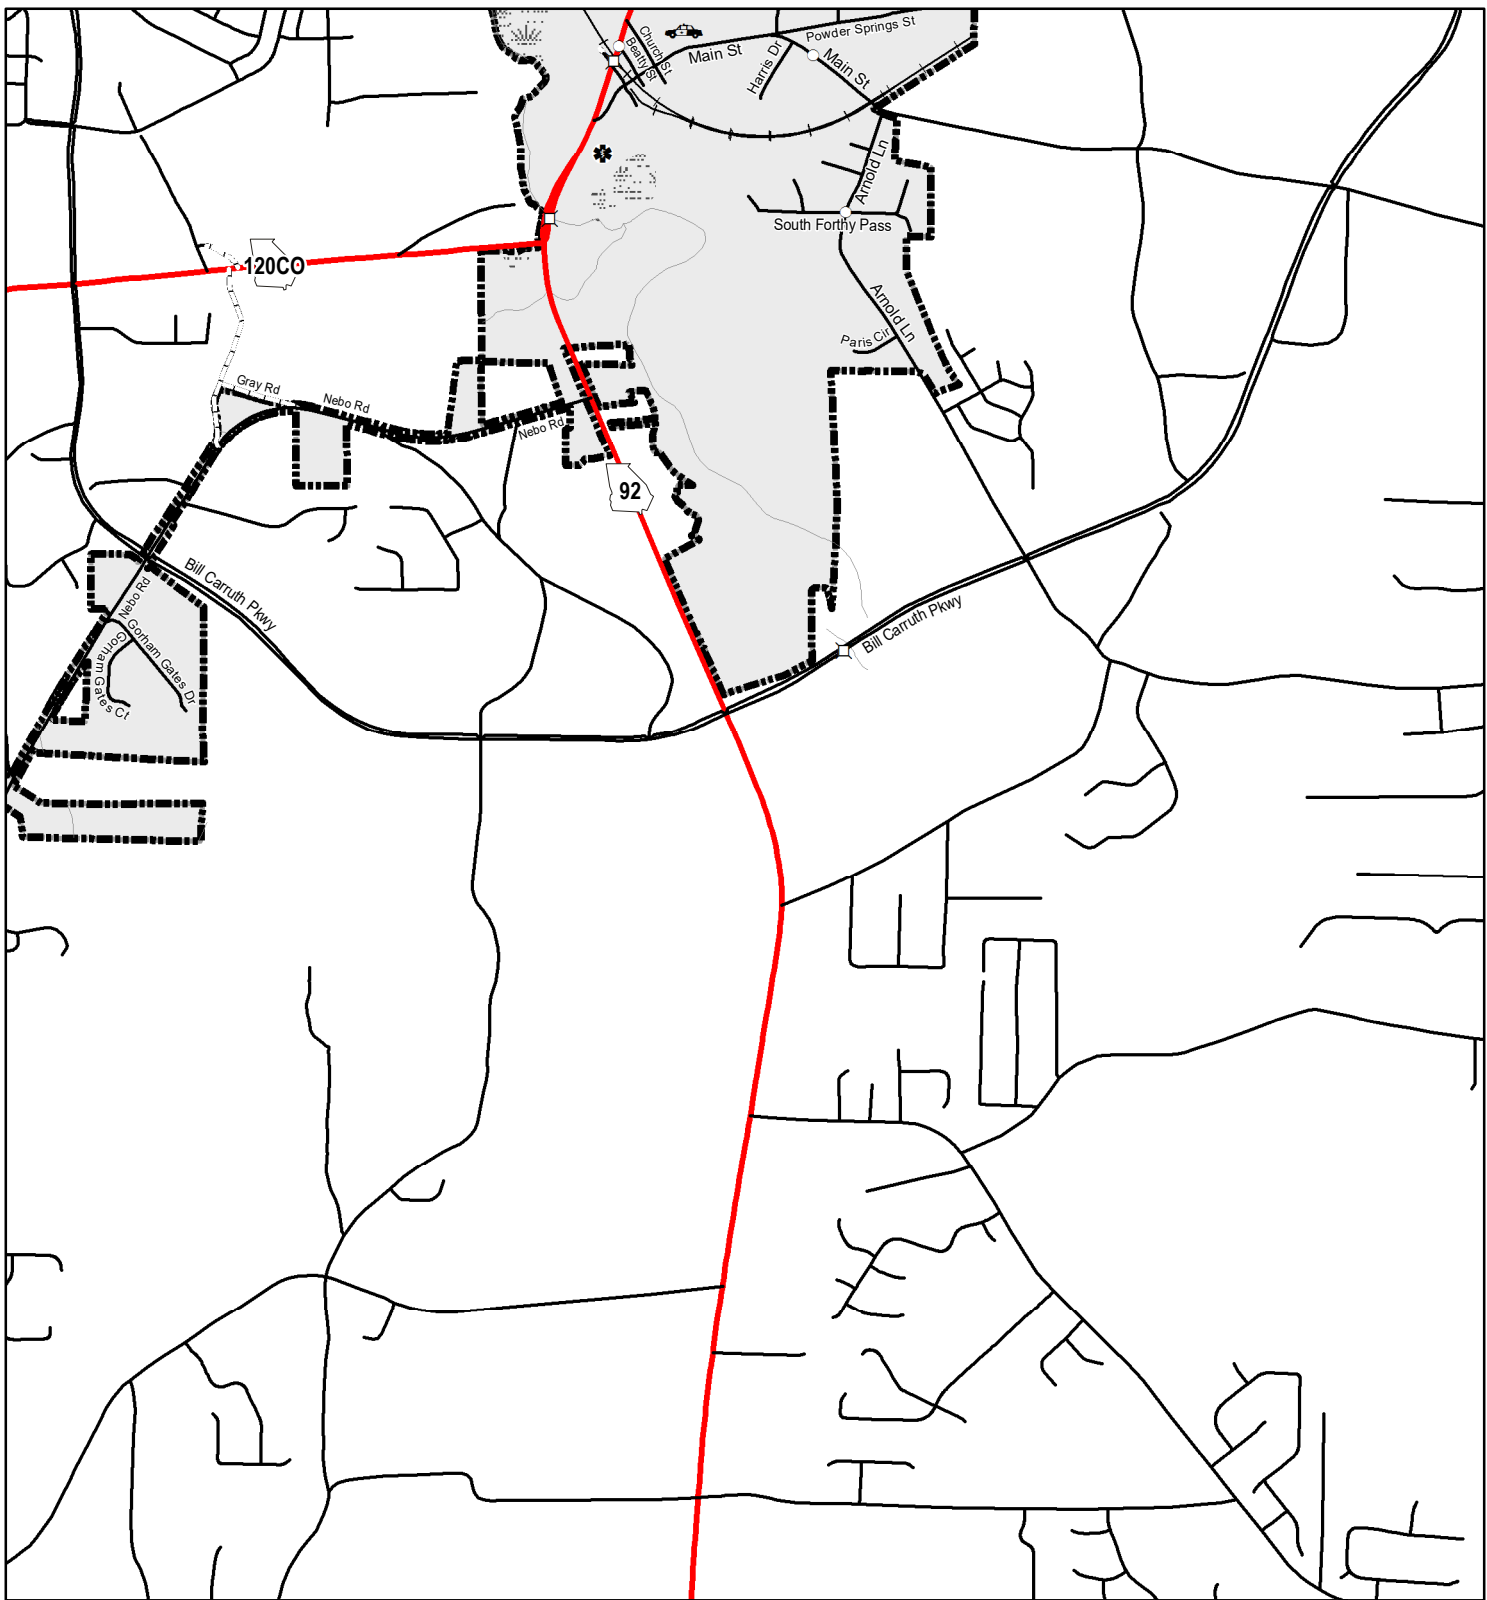

Created by the Office of Transportation Data on 6/26/2023.