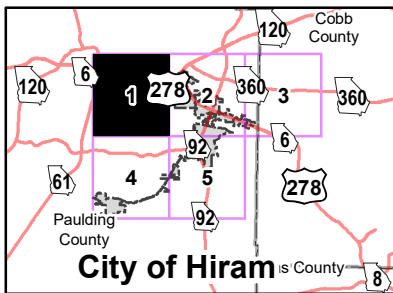

Created by the Office of Transportation Data on 6/26/2023.