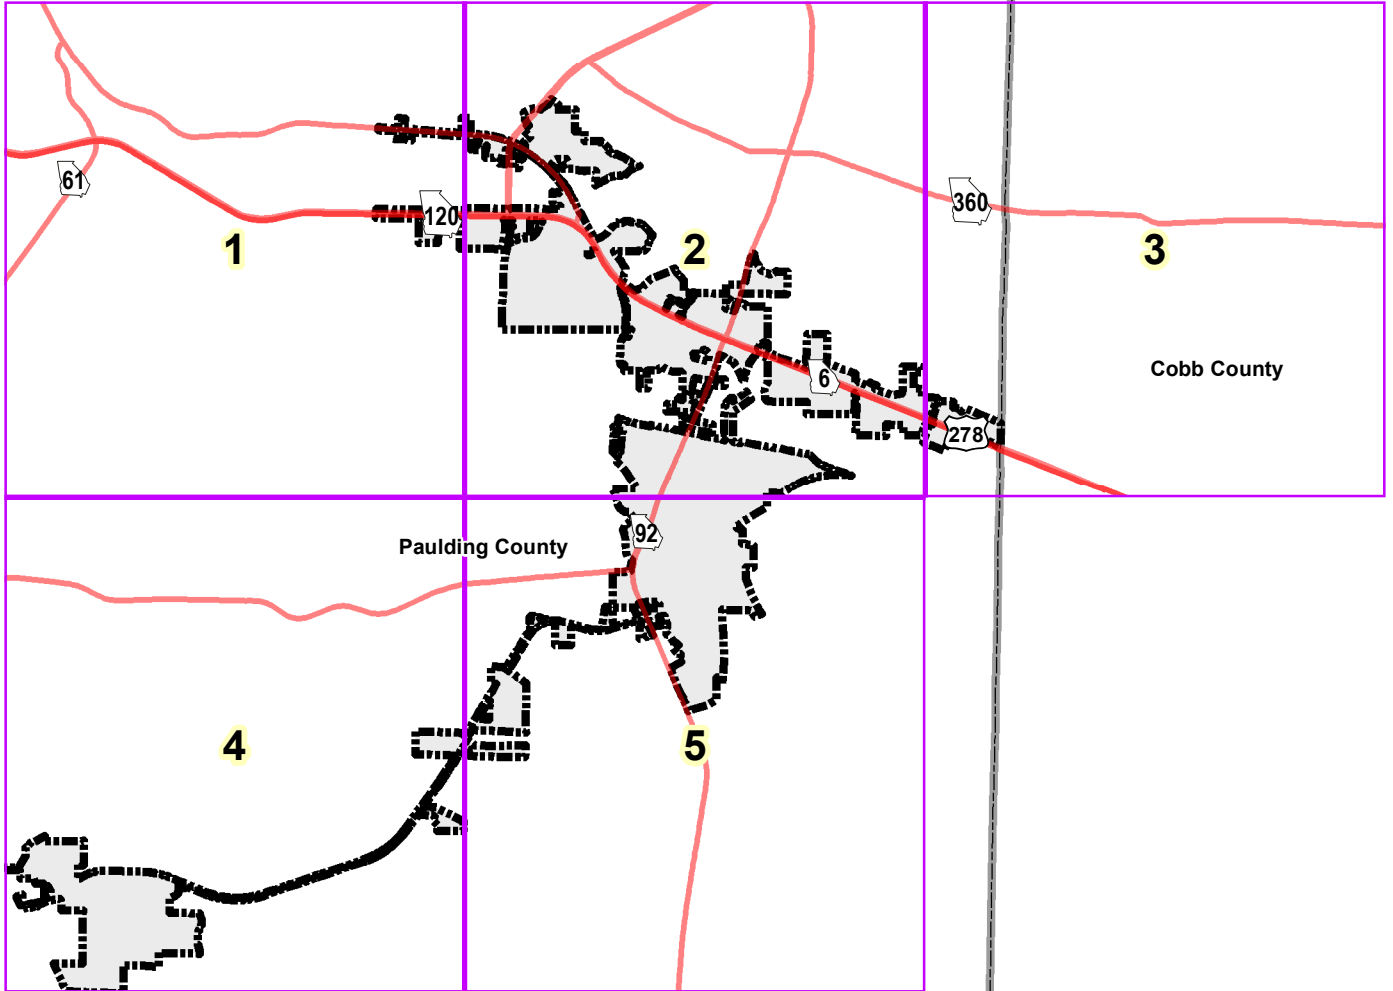

City of Hiram

Represented Mileage: 18 mi
June 2023

The Georgia Department of Transportation makes no representation or warranties, implied or expressed, concerning the accuracy, completeness, reliability, or suitability for any particular purpose of the information and data contained in this map. A list of maps created and maintained by the Georgia Department of Transportation is available on our website's Maps page, <https://www.dot.ga.gov/GDOT/Pages/Maps.aspx>. For a list of our map's data sources, visit <https://www.dot.ga.gov/DriveSmart/MapsData/Documents/DataIndex.pdf>. For more information, contact the GDOT Office of Transportation Data at (404) 347-0701 or send an e-mail to OTDCustomerService@dot.ga.gov.

Douglas County

Created by the Office of Transportation Data on 6/26/2023.

The Georgia Department of Transportation makes no representation or warranties, implied or expressed, concerning the accuracy, completeness, reliability, or suitability for any particular purpose of the information and data contained in this map. A list of maps created and maintained by the Georgia Department of Transportation is available on our website's Maps page: <https://www.dot.ga.gov/GDOT/Pages/Maps.aspx>. For a list of our map's data sources, visit <https://www.dot.ga.gov/DriveSmart/MapsData/Documents/DataIndex.pdf>. For more information, contact the GDOT Office of Transportation Data at (404) 347-0701 or send an e-mail to OTDCustomerService@dot.ga.gov.