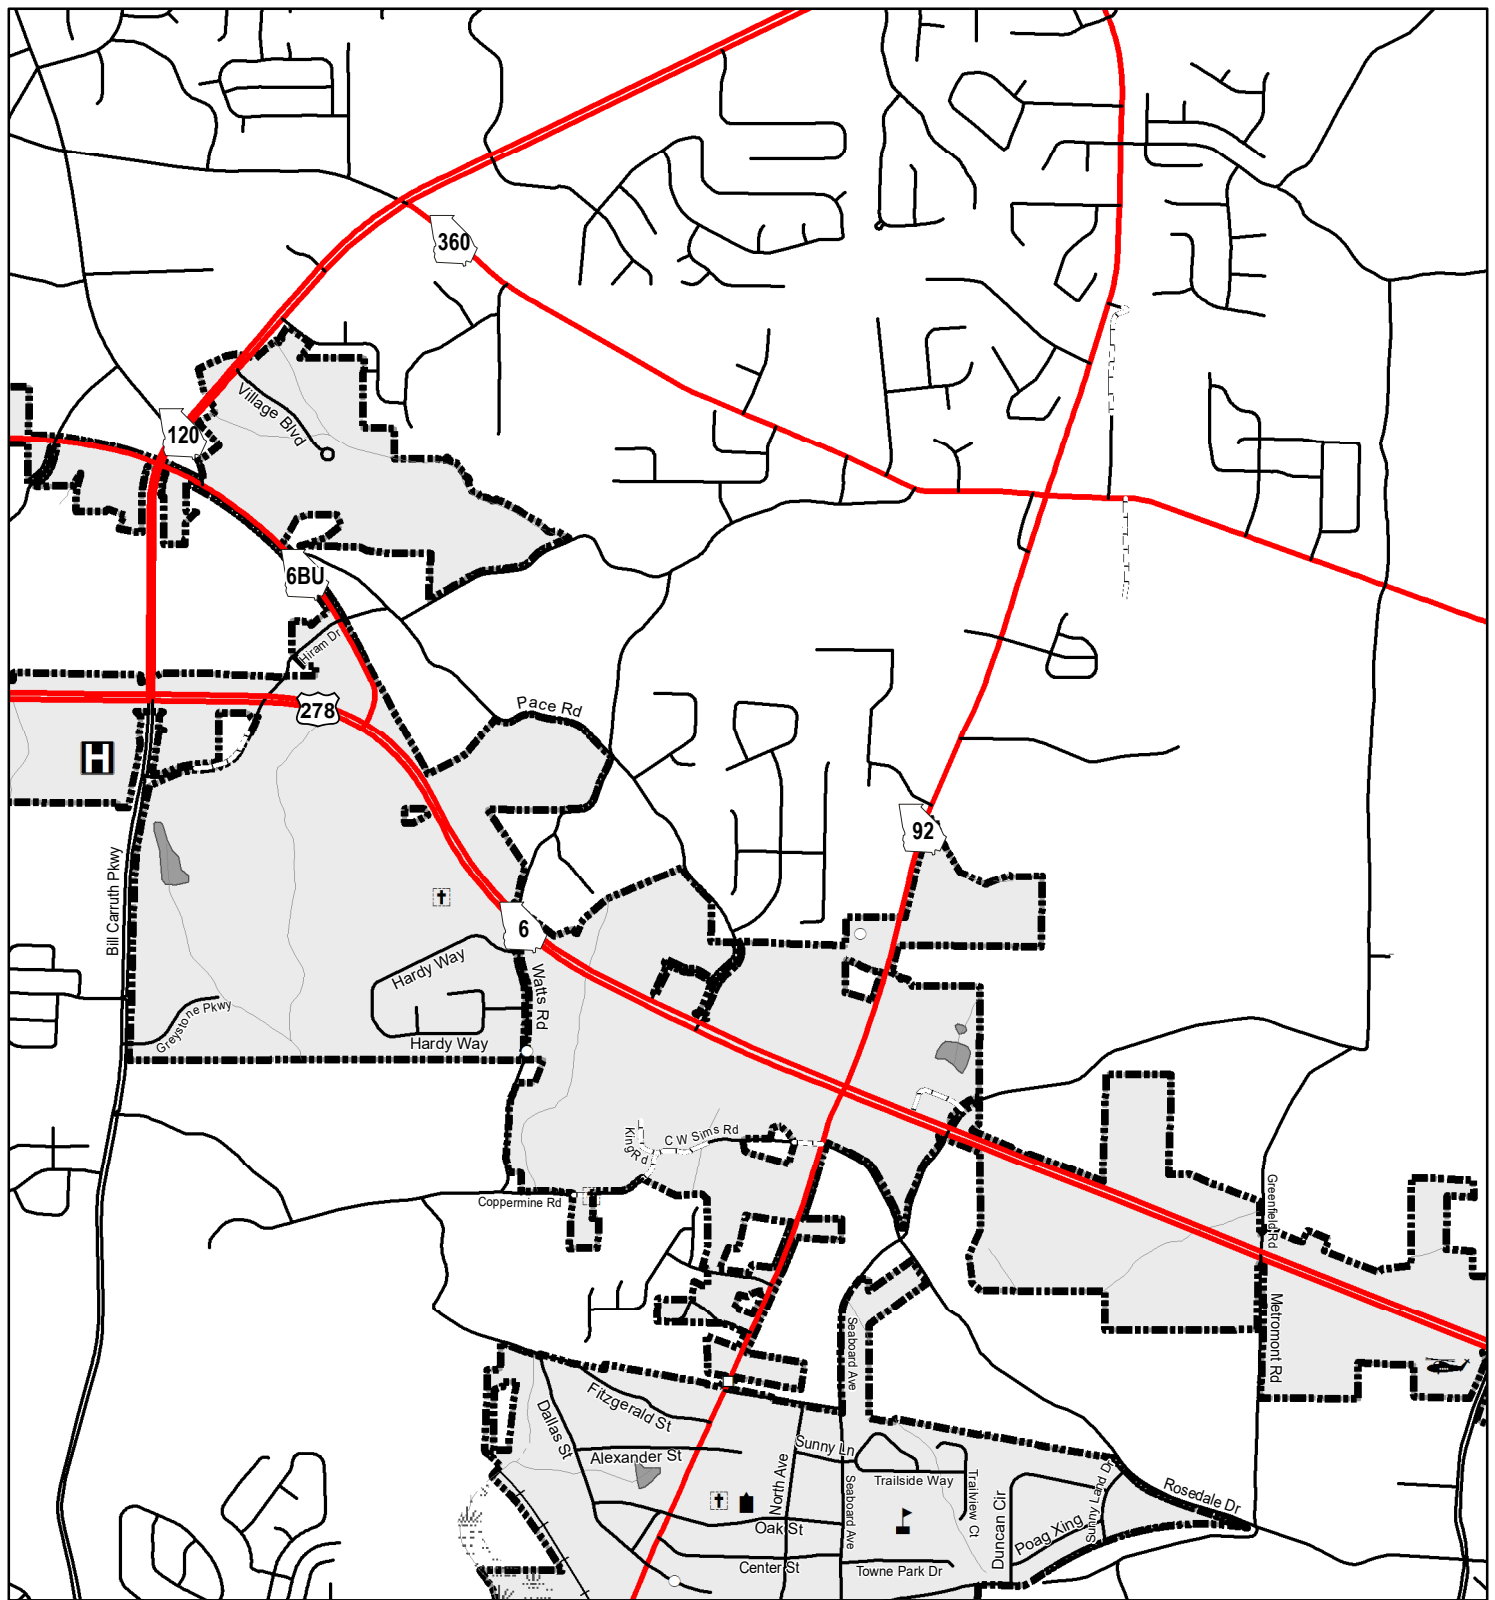

Created by the Office of Transportation Data on 6/26/2023.