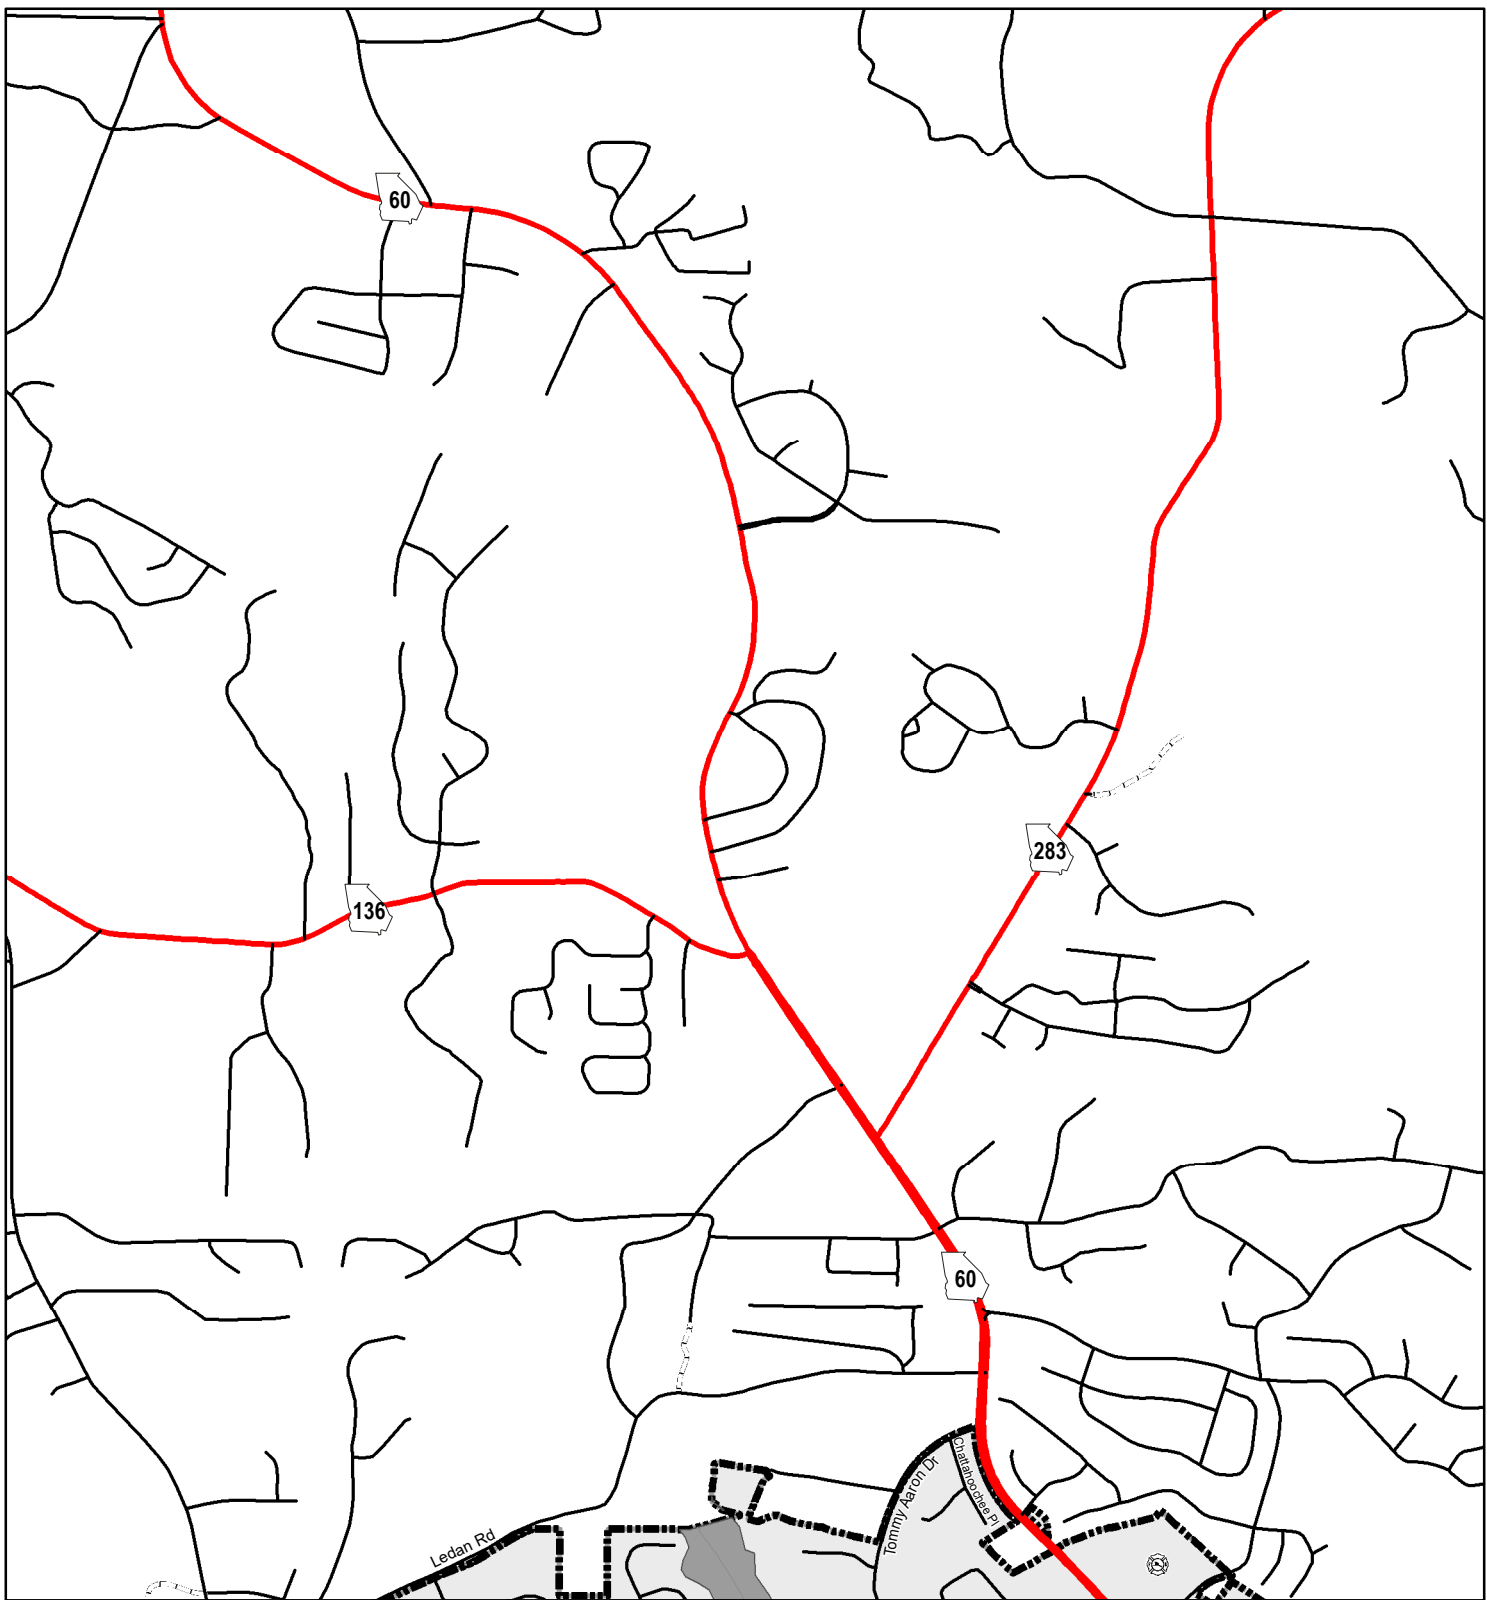

Created by the Office of Transportation Data on 10/18/2023.