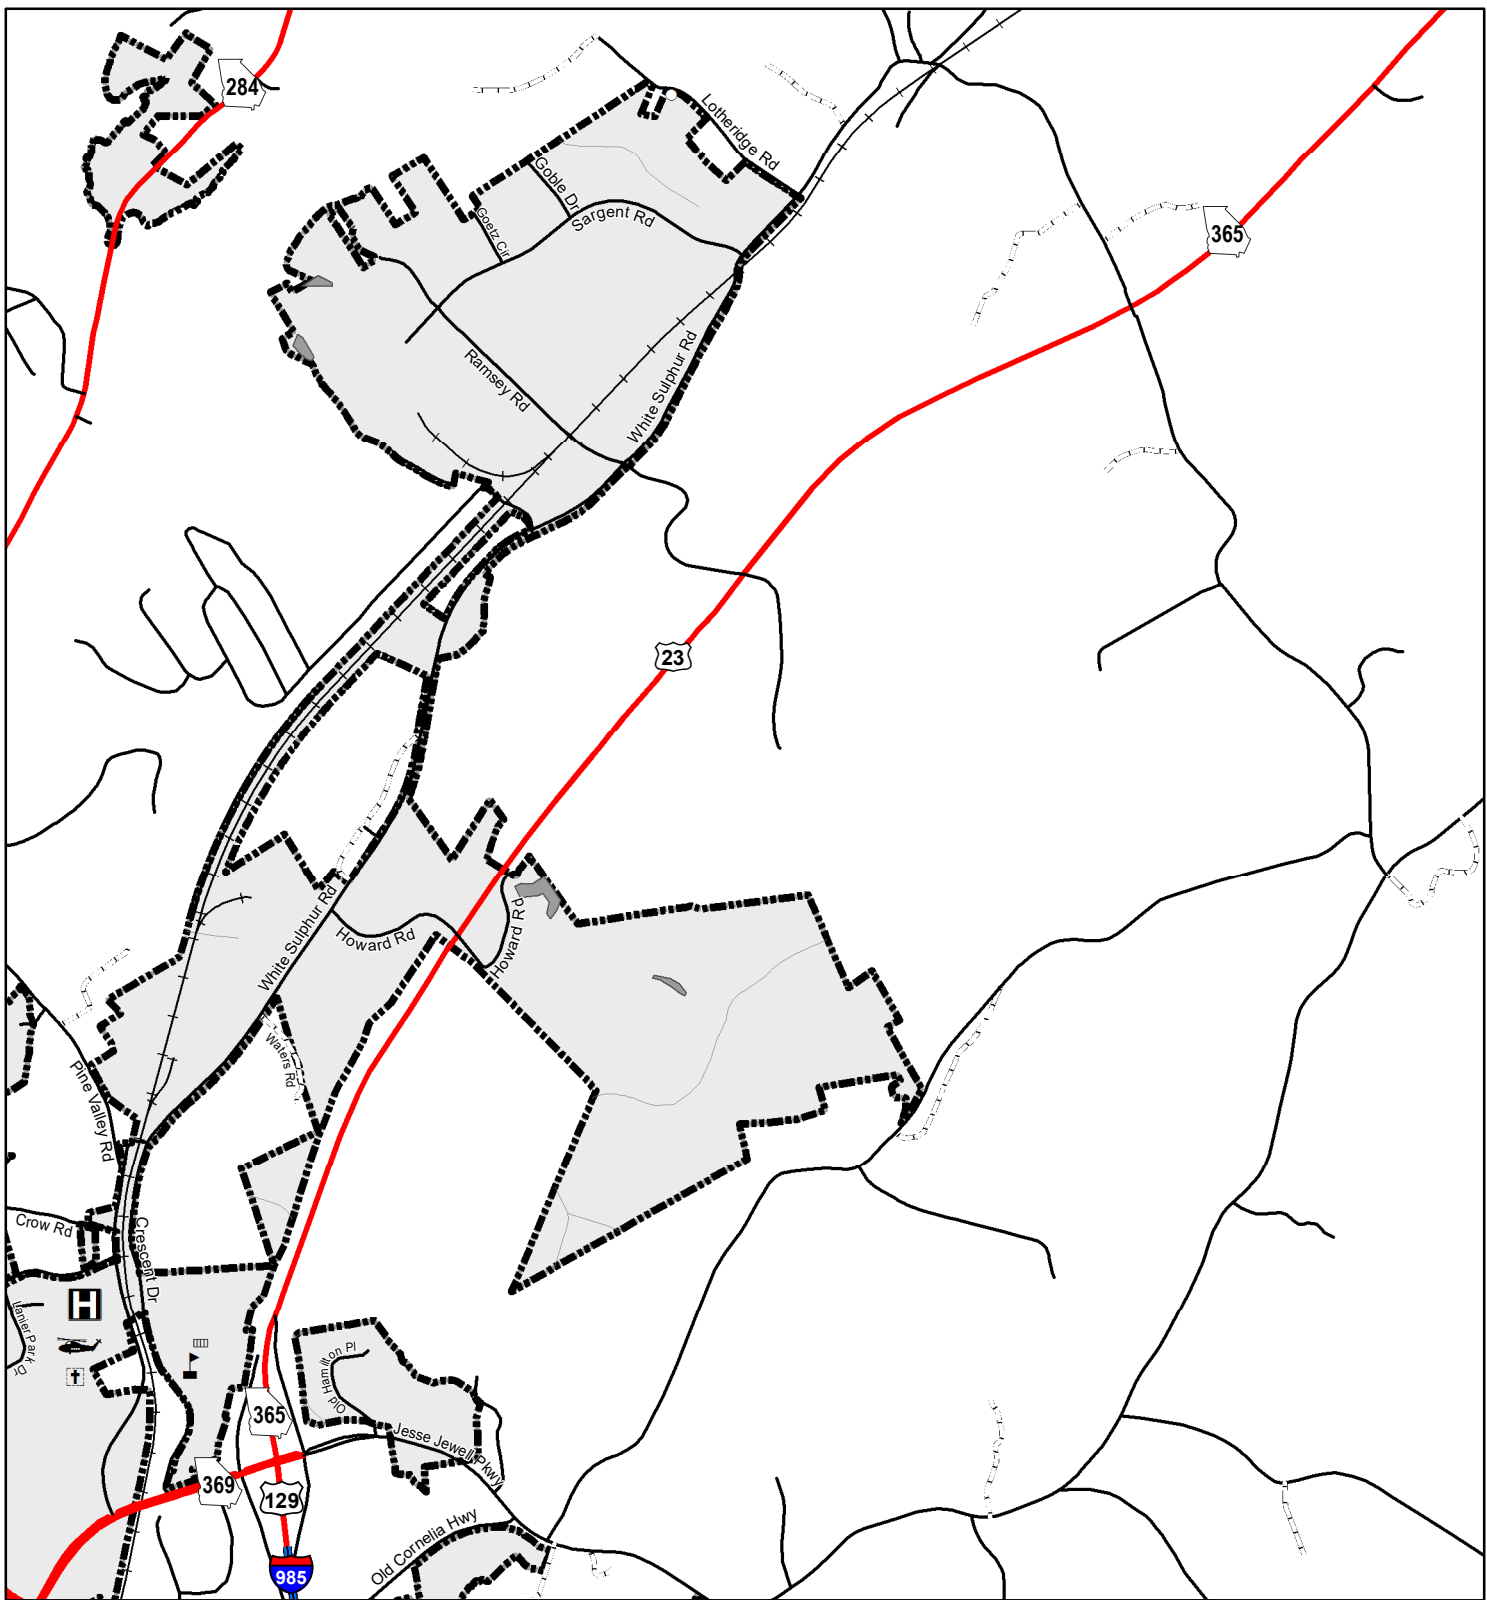

Created by the Office of Transportation Data on 10/18/2023.