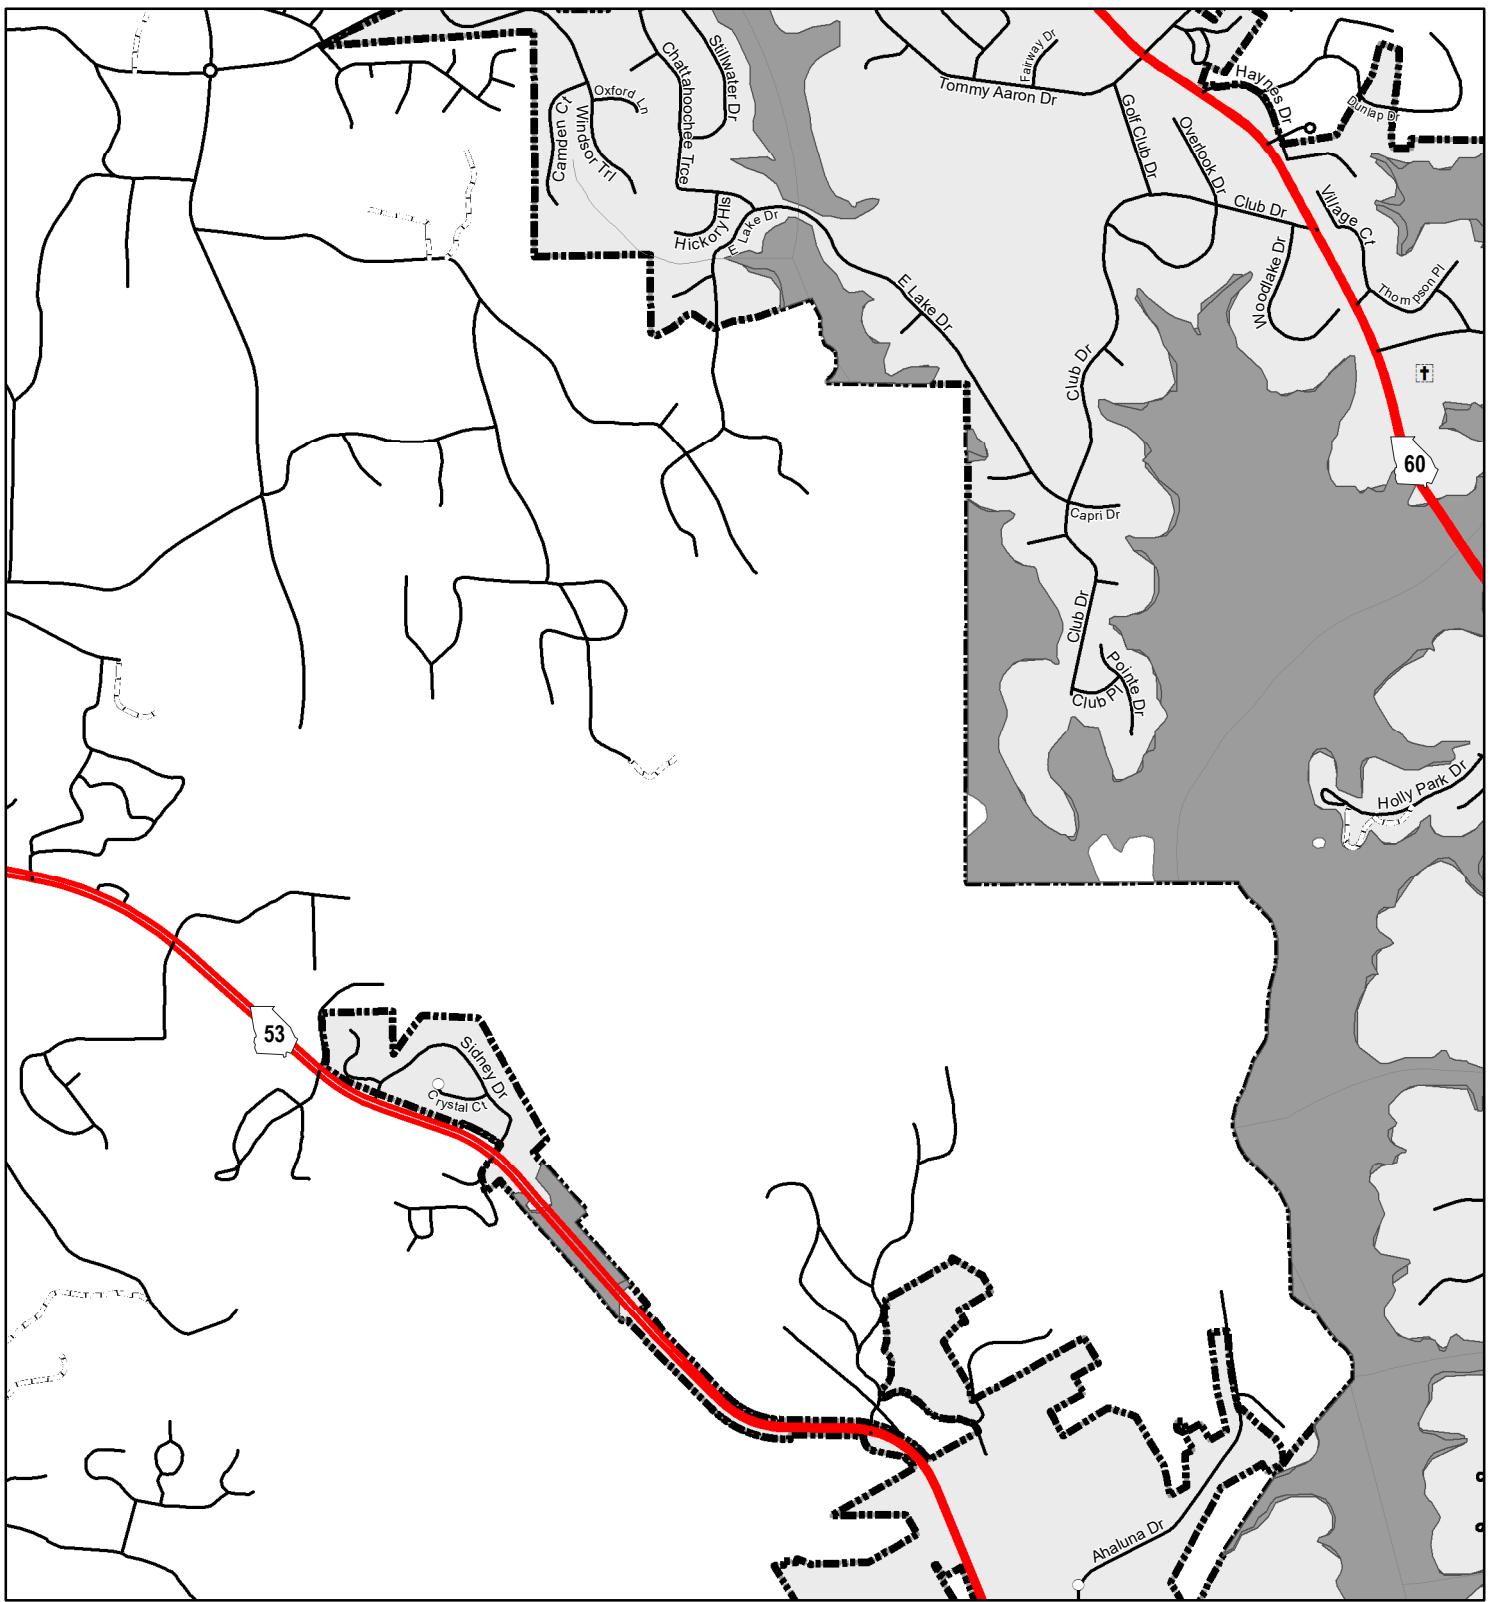

Created by the Office of Transportation Data on 10/18/2023.