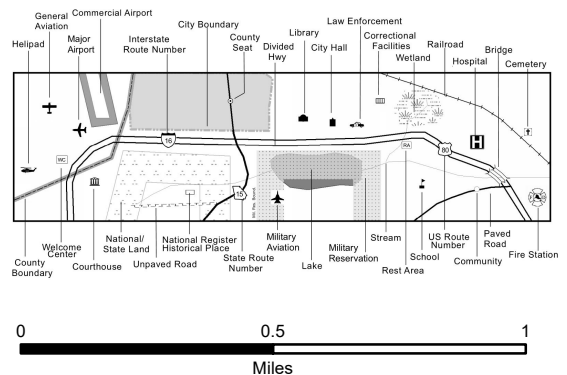

Created by the Office of Transportation Data on 10/18/2023.