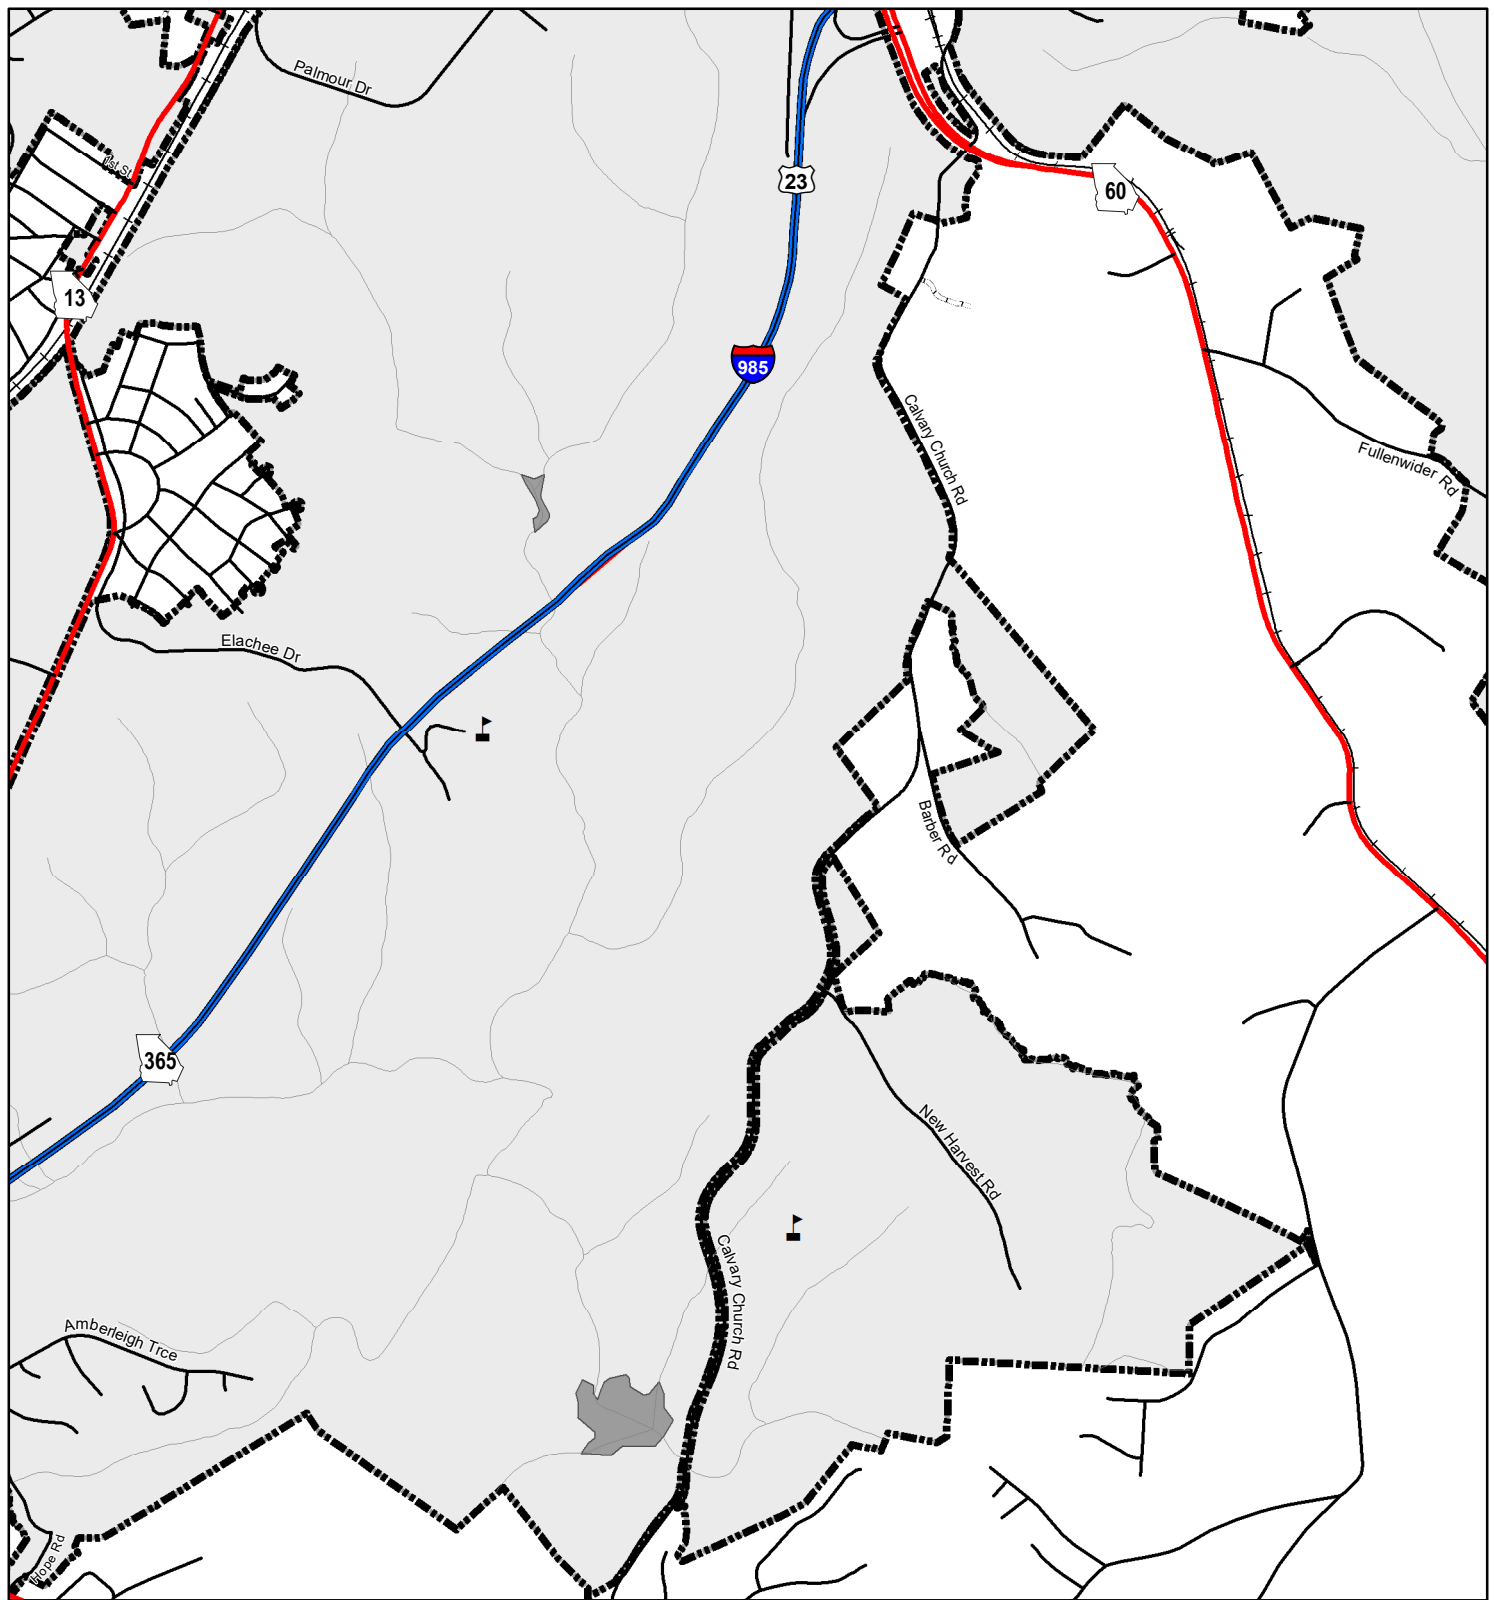

Created by the Office of Transportation Data on 10/18/2023.