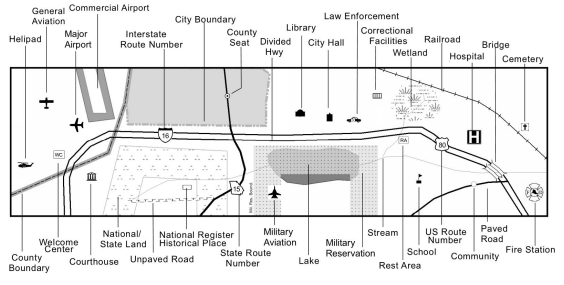

Created by the Office of Transportation Data on 7/11/2024.