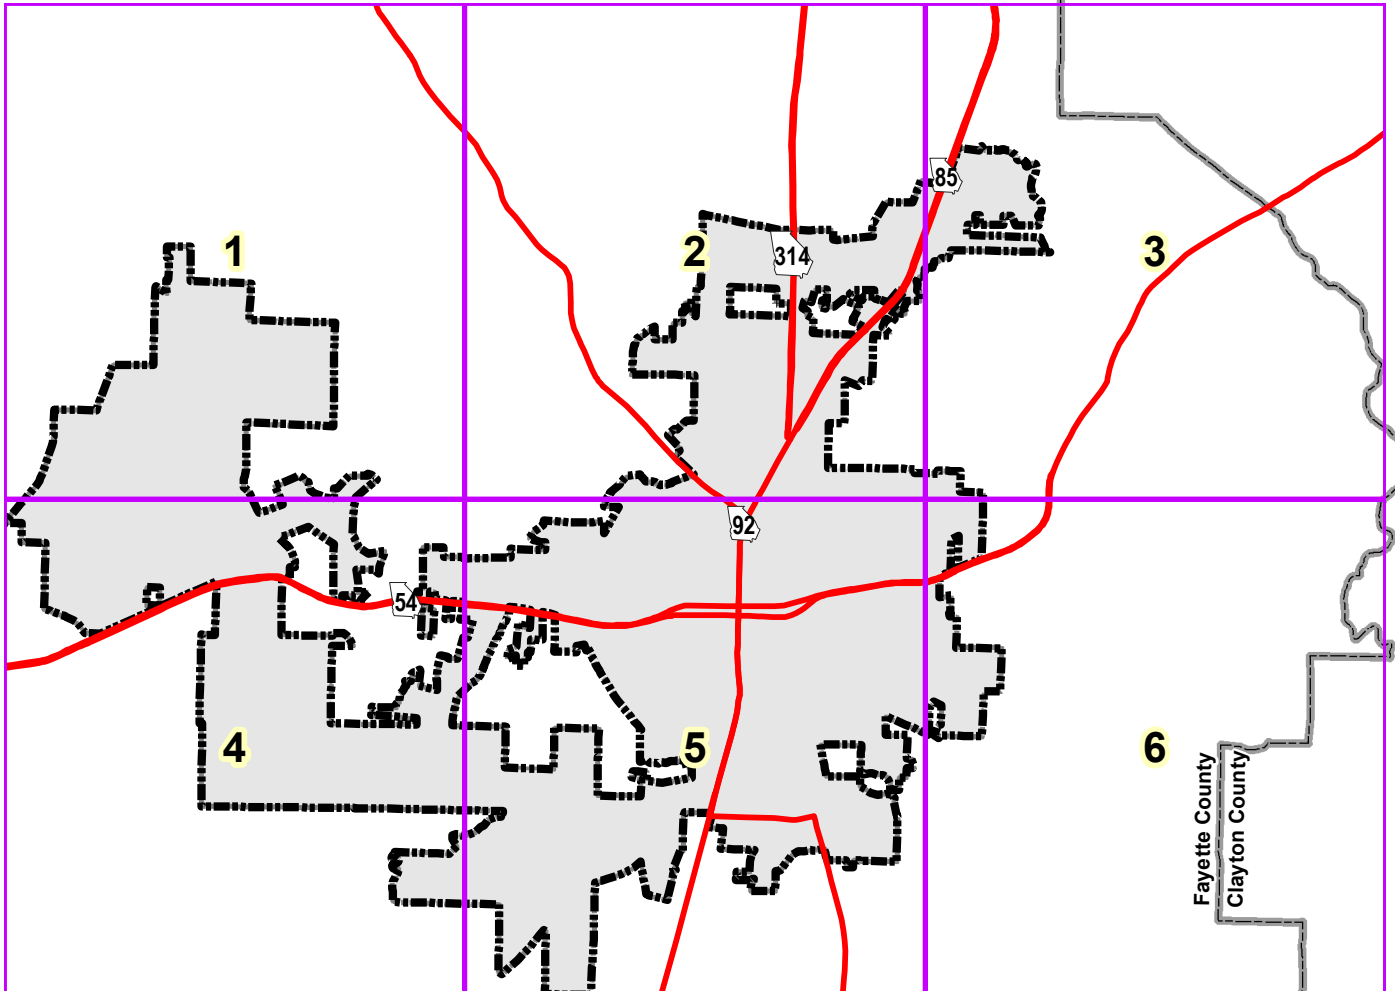

Fulton County
Fayette County

City of Fayetteville

Represented Mileage: 96 mi
July 2024

The Georgia Department of Transportation makes no representation or warranties, implied or expressed, concerning the accuracy, completeness, reliability, or suitability for any particular purpose of the information and data contained in this map. A list of maps created and maintained by the Georgia Department of Transportation is available on our website's Maps page, <https://www.dot.ga.gov/GDOT/Pages/Maps.aspx>. For a list of our map's data sources, visit <https://www.dot.ga.gov/DriveSmart/MapsData/Documents/DataIndex.pdf>. For more information, contact the GDOT Office of Transportation Data at (404) 347-0701 or send an e-mail to OTDCustomerService@dot.ga.gov.