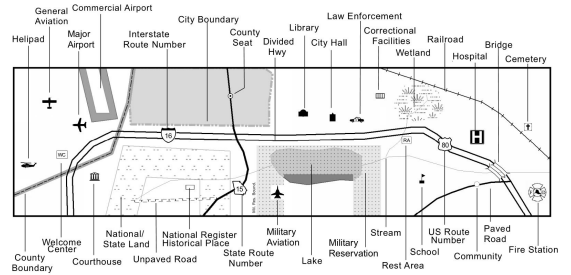

Created by the Office of Transportation Data on 7/11/2024.