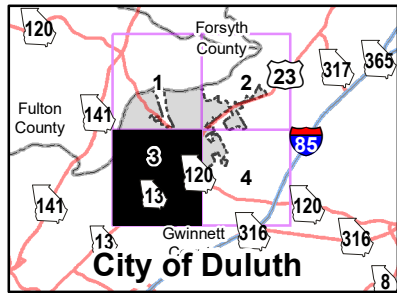

Created by the Office of Transportation Data on 4/8/2024.