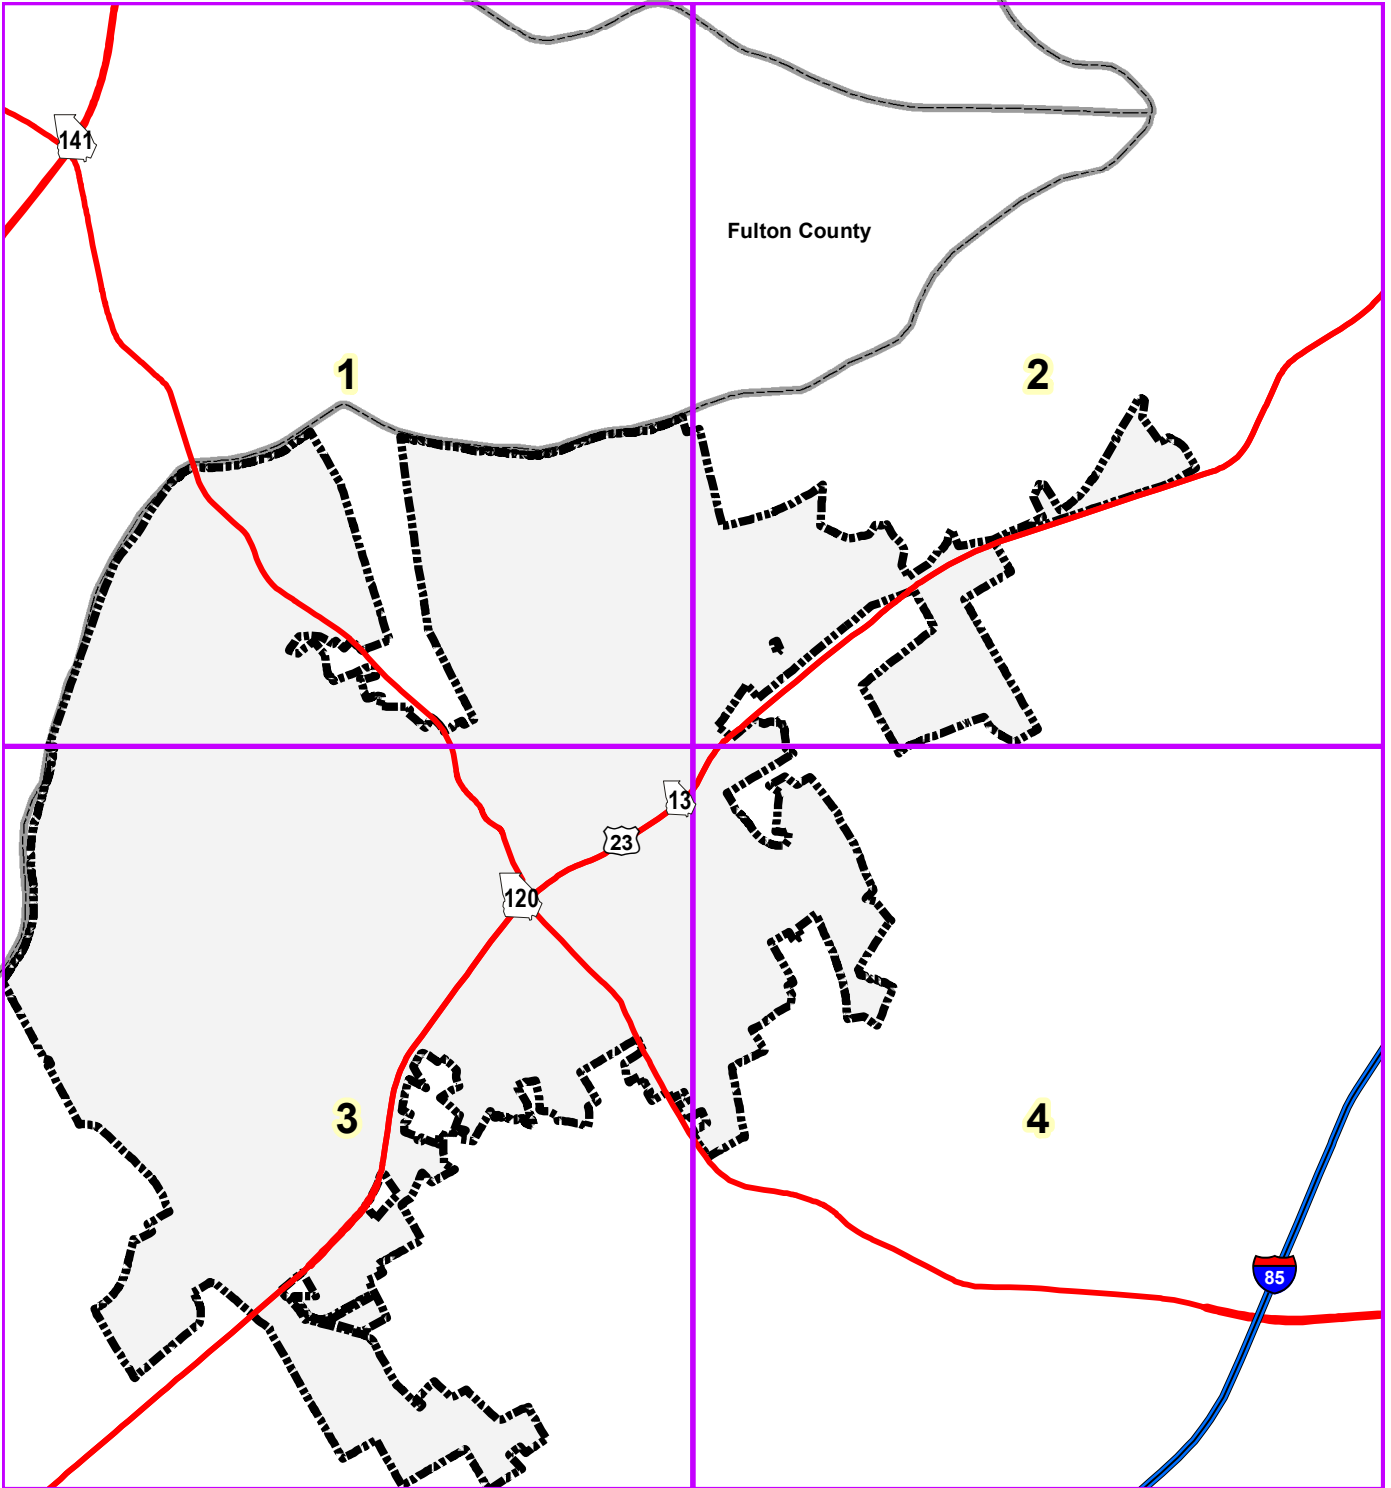

City of Duluth

Represented Mileage: 67 mi
April 2024

Gwinnett County

Fulton County

The Georgia Department of Transportation makes no representation or warranties, implied or expressed, concerning the accuracy, completeness, reliability, or suitability for any particular purpose of the information and data contained in this map. A list of maps created and maintained by the Georgia Department of Transportation is available on our website's Maps page, <https://www.dot.ga.gov/GDOT/Pages/Maps.aspx>. For a list of our map's data sources, visit <https://www.dot.ga.gov/DriveSmart/MapsData/Documents/DataIndex.pdf>. For more information, contact the GDOT Office of Transportation Data at (404) 347-0701 or send an e-mail to OTDCustomerService@dot.ga.gov.