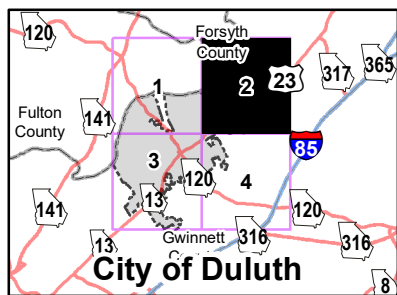

Created by the Office of Transportation Data on 4/8/2024.