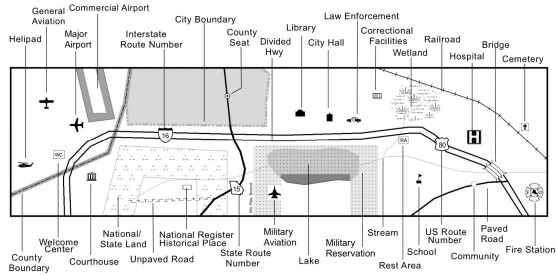

Created by the Office of Transportation Data on 4/8/2024.