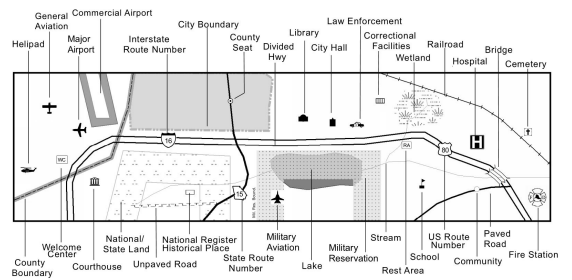

Created by the Office of Transportation Data on 4/8/2024.