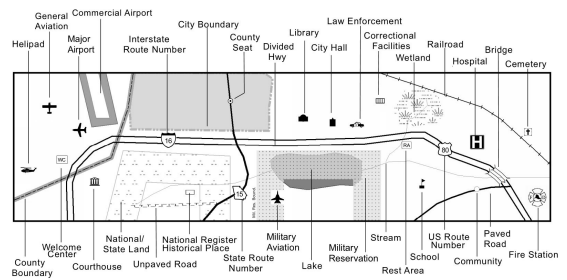

Created by the Office of Transportation Data on 9/20/2022.