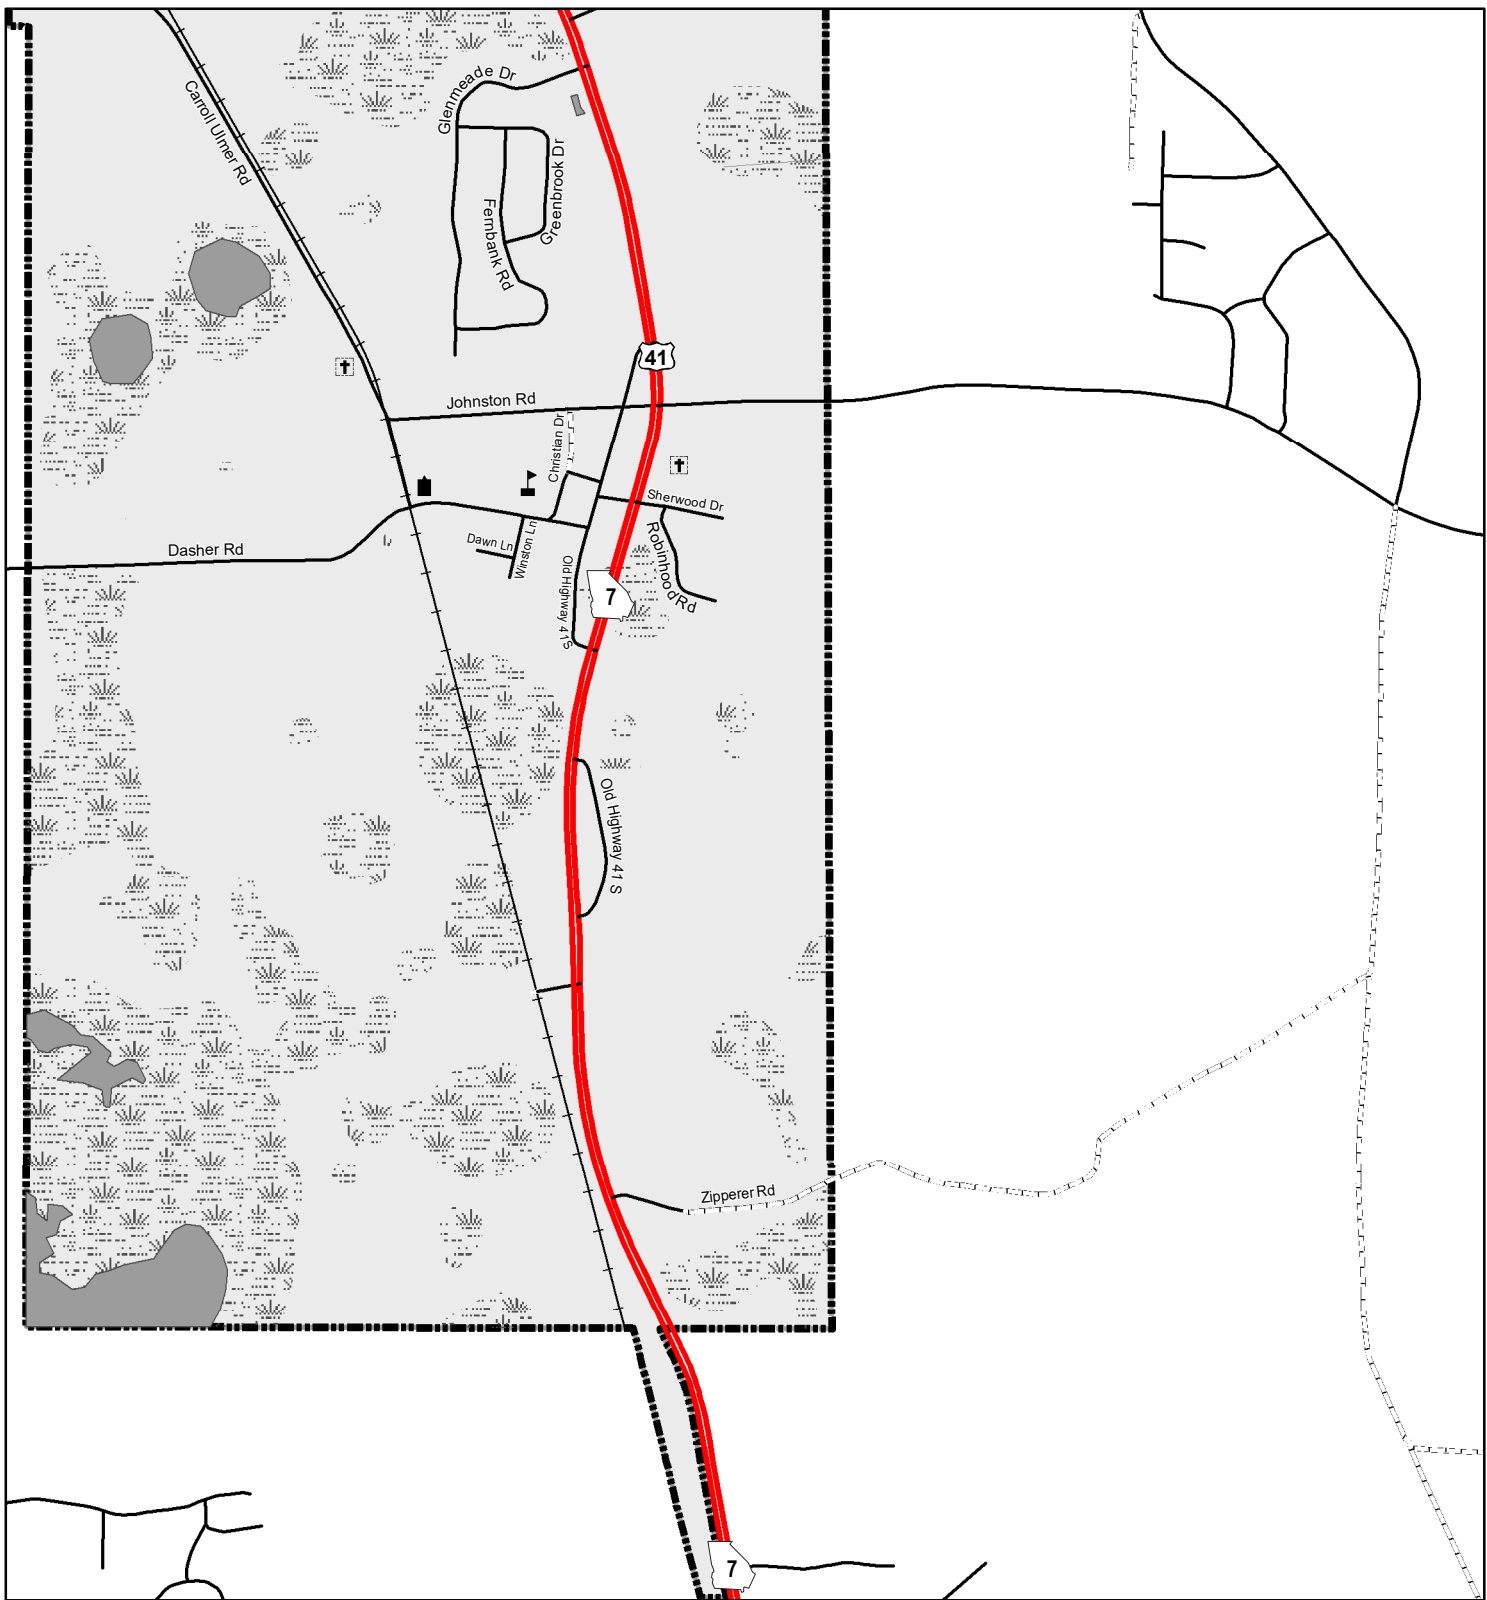

Created by the Office of Transportation Data on 9/20/2022.