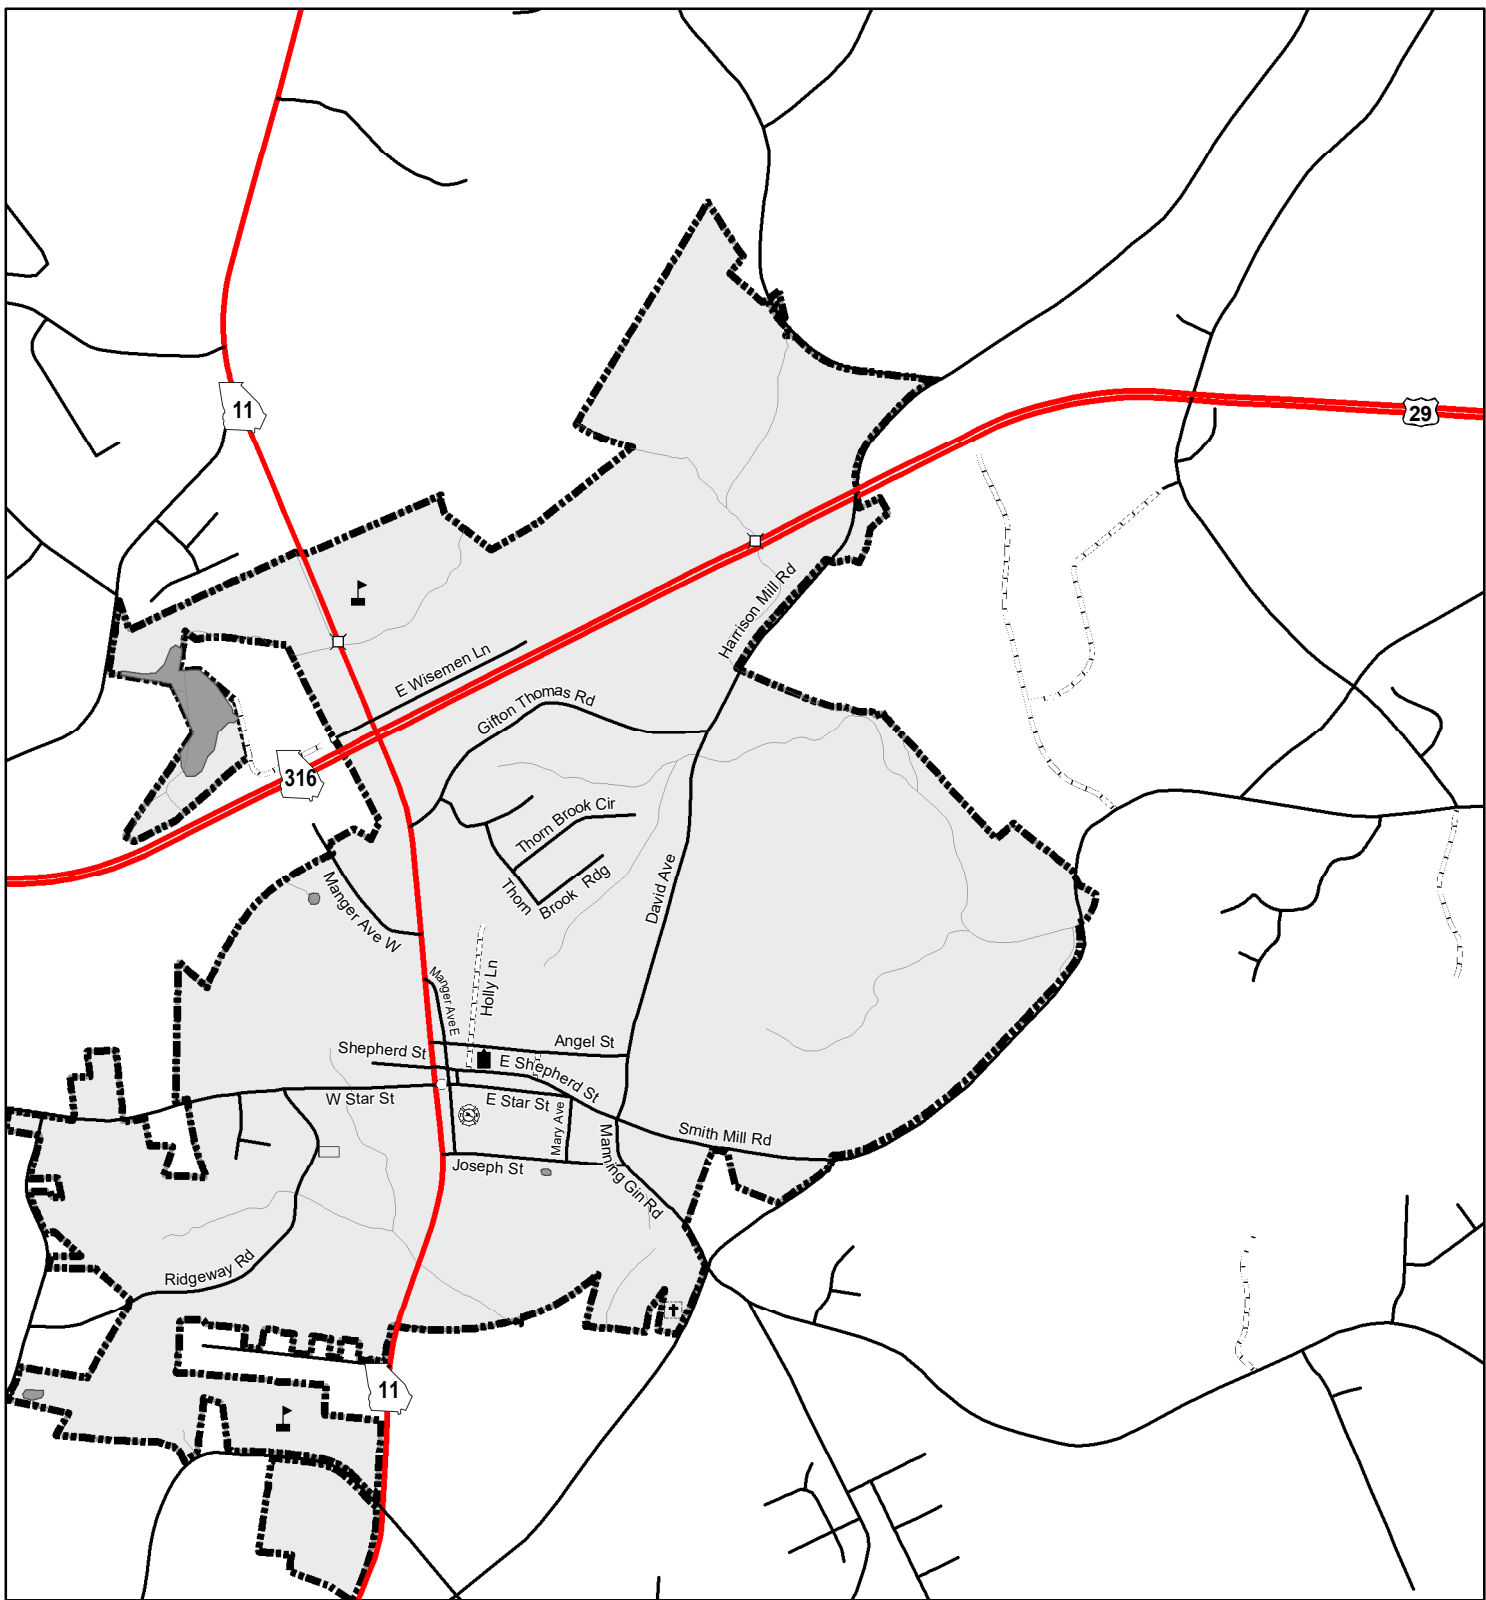

Created by the Office of Transportation Data on 10/20/2022.