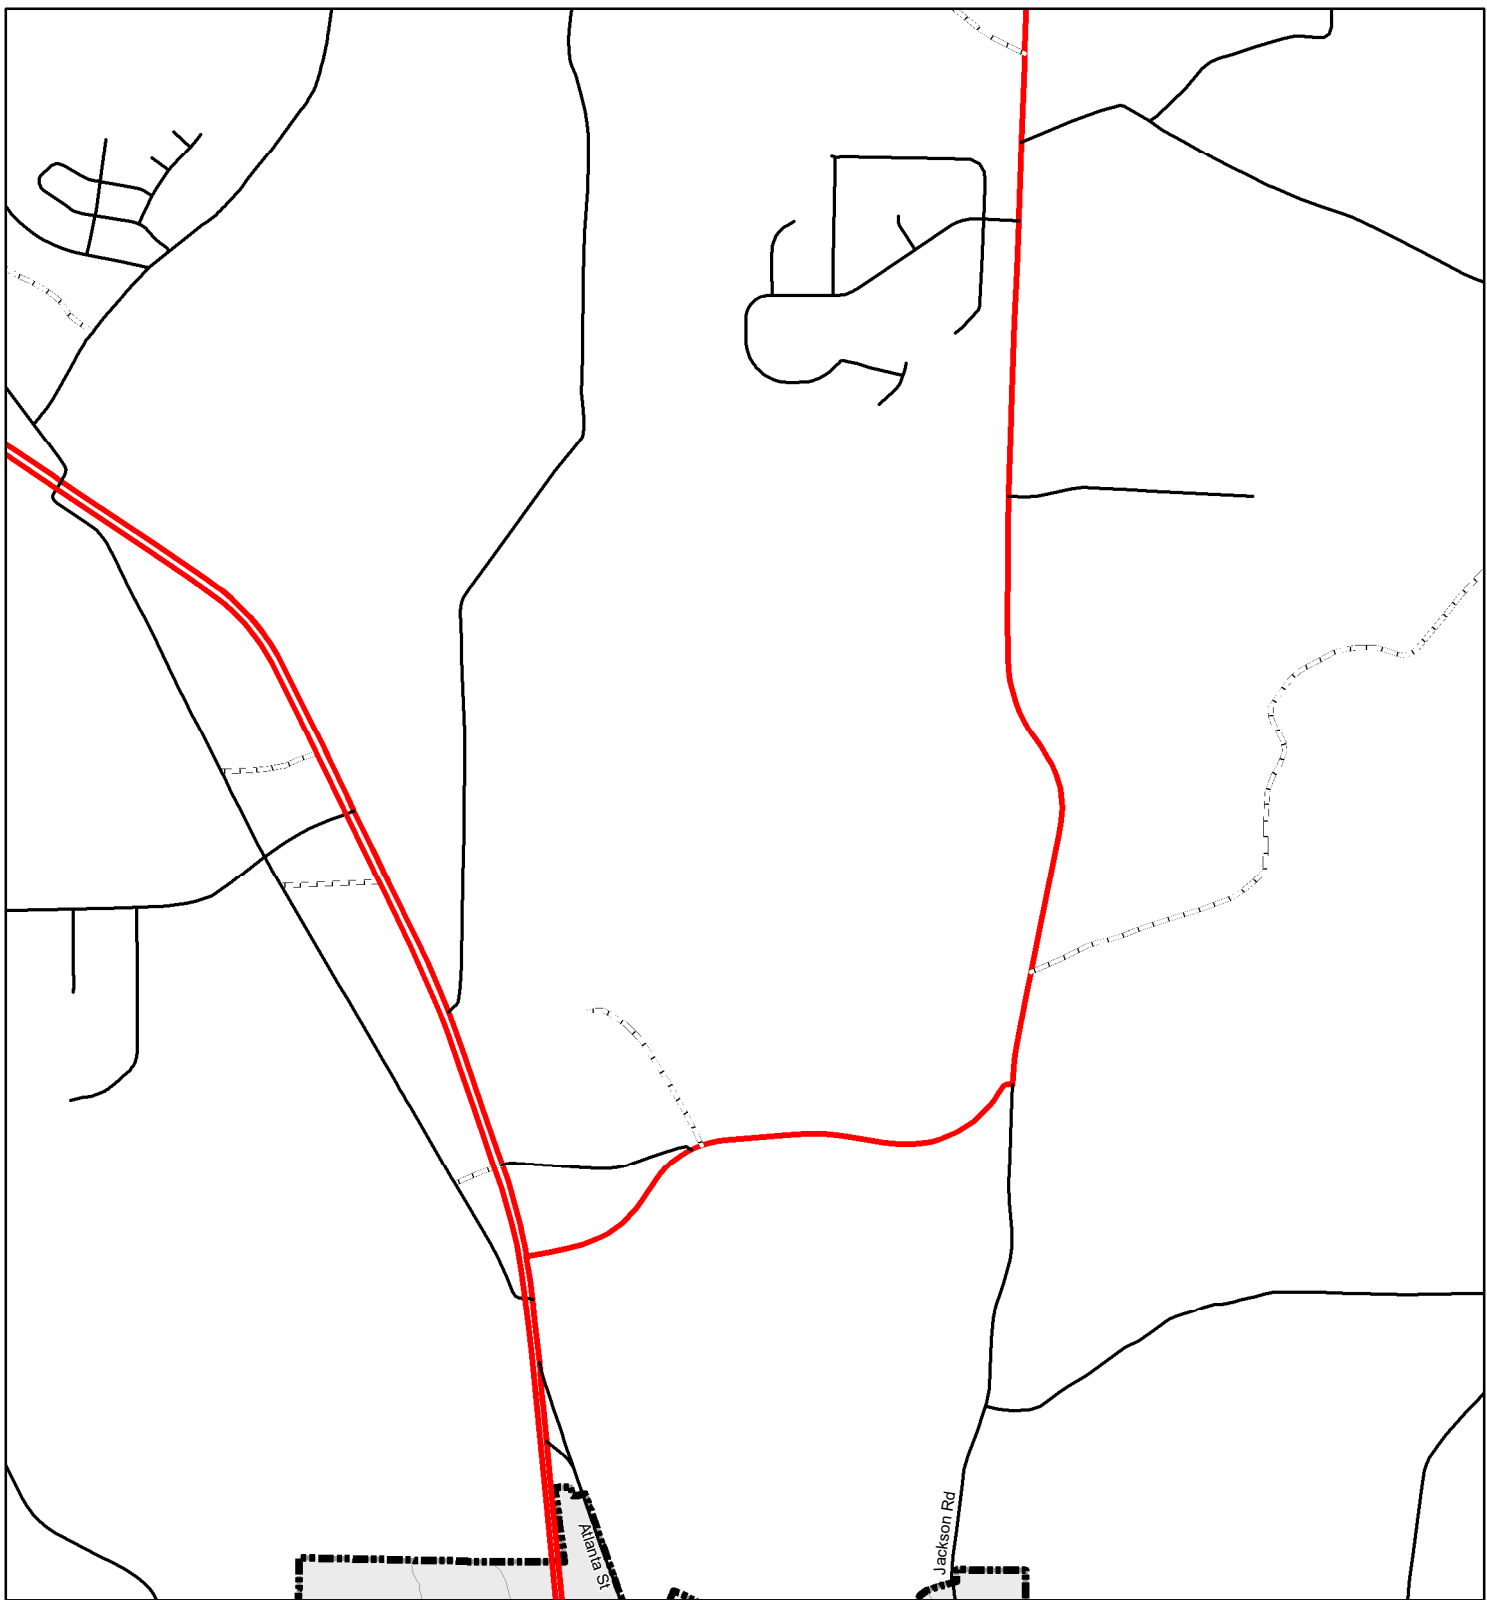

Created by the Office of Transportation Data on 5/1/2024.