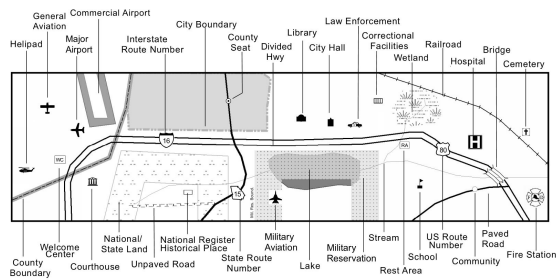

Created by the Office of Transportation Data on 5/1/2024.