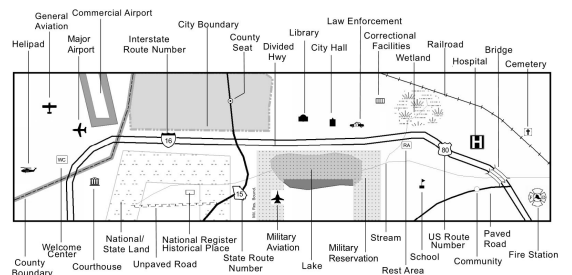

Created by the Office of Transportation Data on 6/28/2023