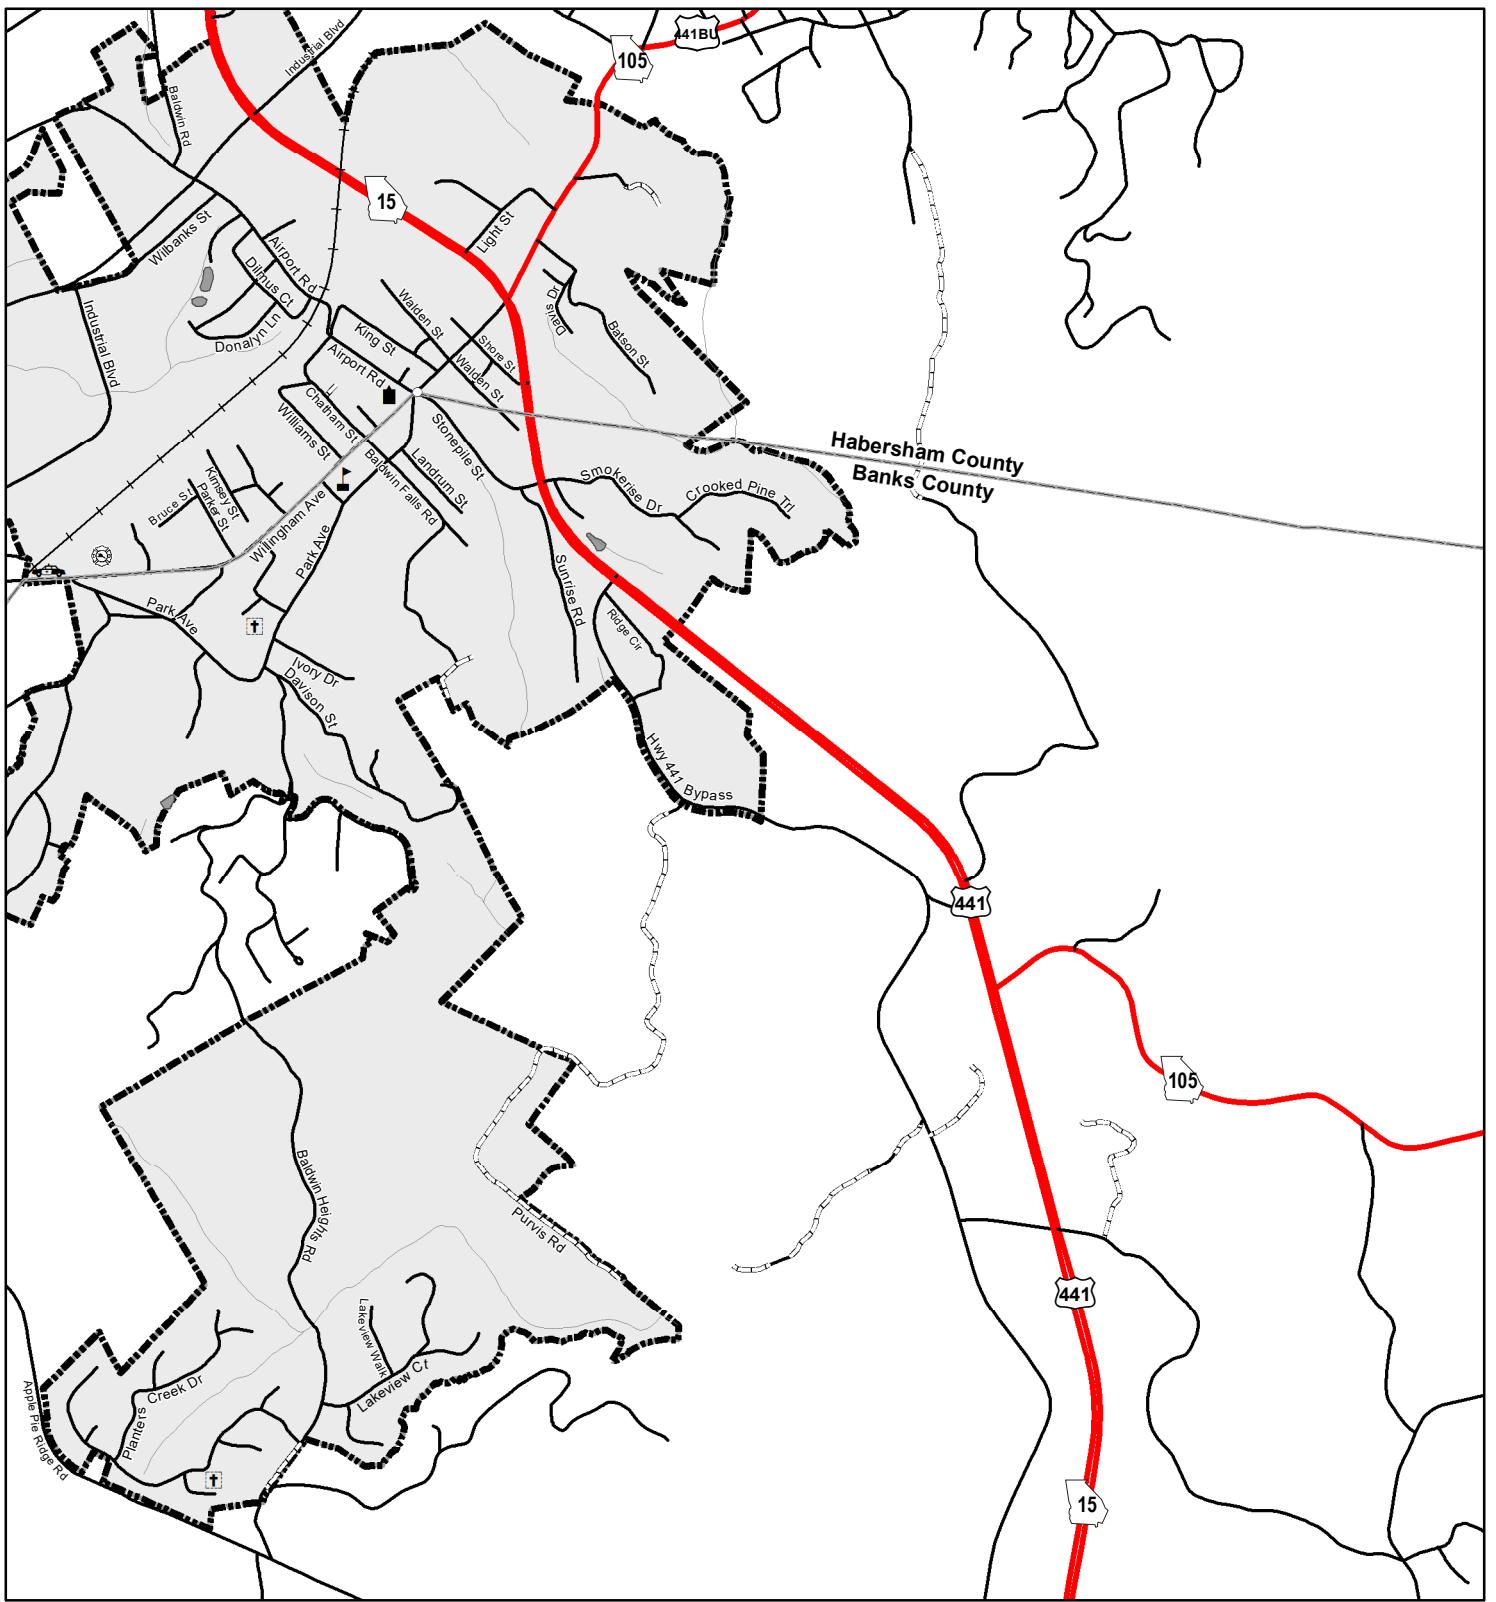

Created by the Office of Transportation Data on 6/28/2023